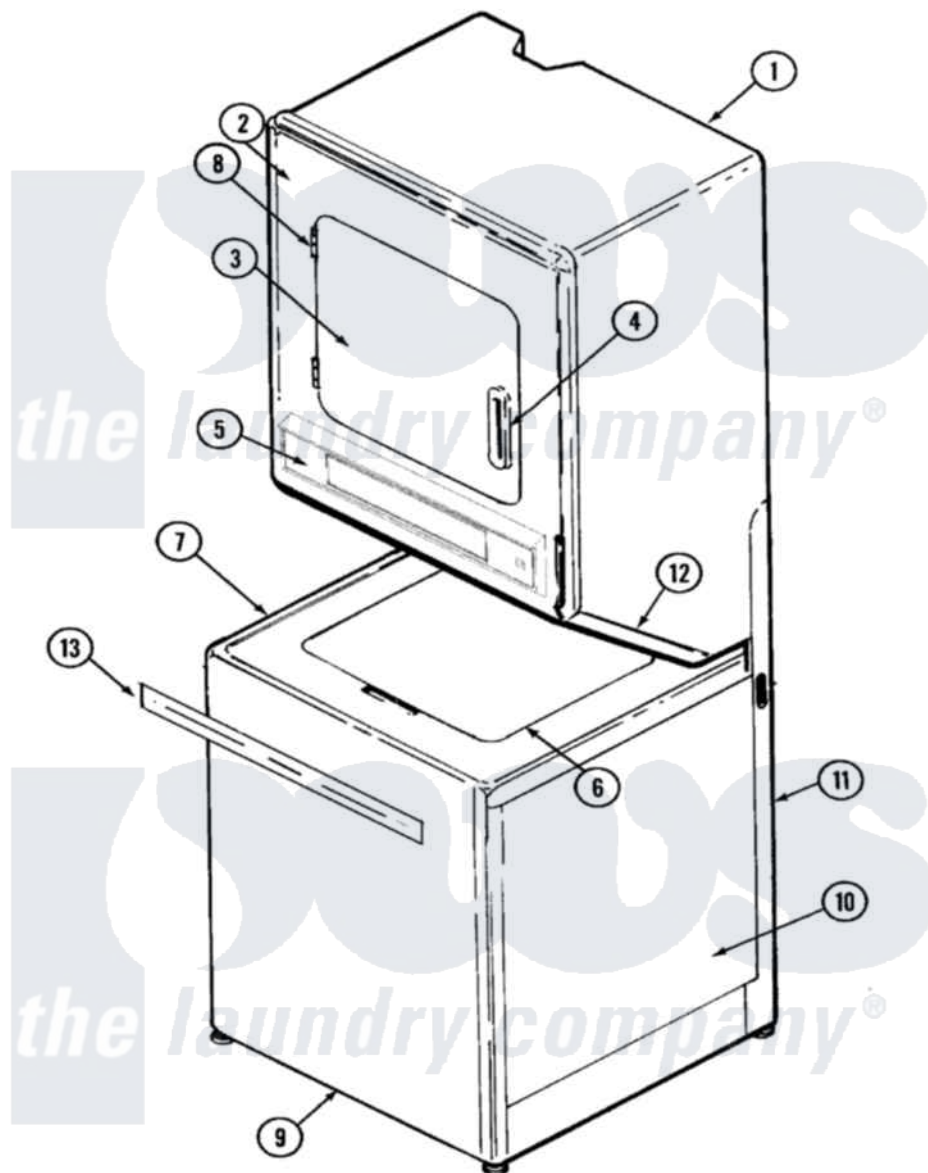

Maytag LSE9904ADL 07 - FRONT

Maytag Residential Maytag LSE9904ADL Stacked Washer and Dryer Parts Diagram 07 - FRONT
 Click on the part number to view part

Item	Original Part Number	Replaced By	Status	Part Description
1	308055L		Not Available	CABINET (ALM)
2	33001397		Not Available	PANEL, FRONT (ALM)
"	33001486	98008544		Screw
"	33001189			Panel, Front
3	314475L			Panel, Outer Door
4	314476		Not Available	HANDLE, DOOR
5	33001319		Not Available	PANEL, CONTROL (BLK)
6	22001369		Not Available	LID W/LEGEND (CANADA-ALM)--NA
7	22001063	22002646		Cover, Top
8	33001230			Hinge, Door
9	207205L	22002651		Panel, Front
10	22001067		Not Available	CABINET (ALM)
11	306110L	33002516		Stand, Dryer
12	33001051	33002365		Panel- Acc
13	215266		Not Available	TRIM, FRONT PANEL
14	33001317			Manual, Use And Care