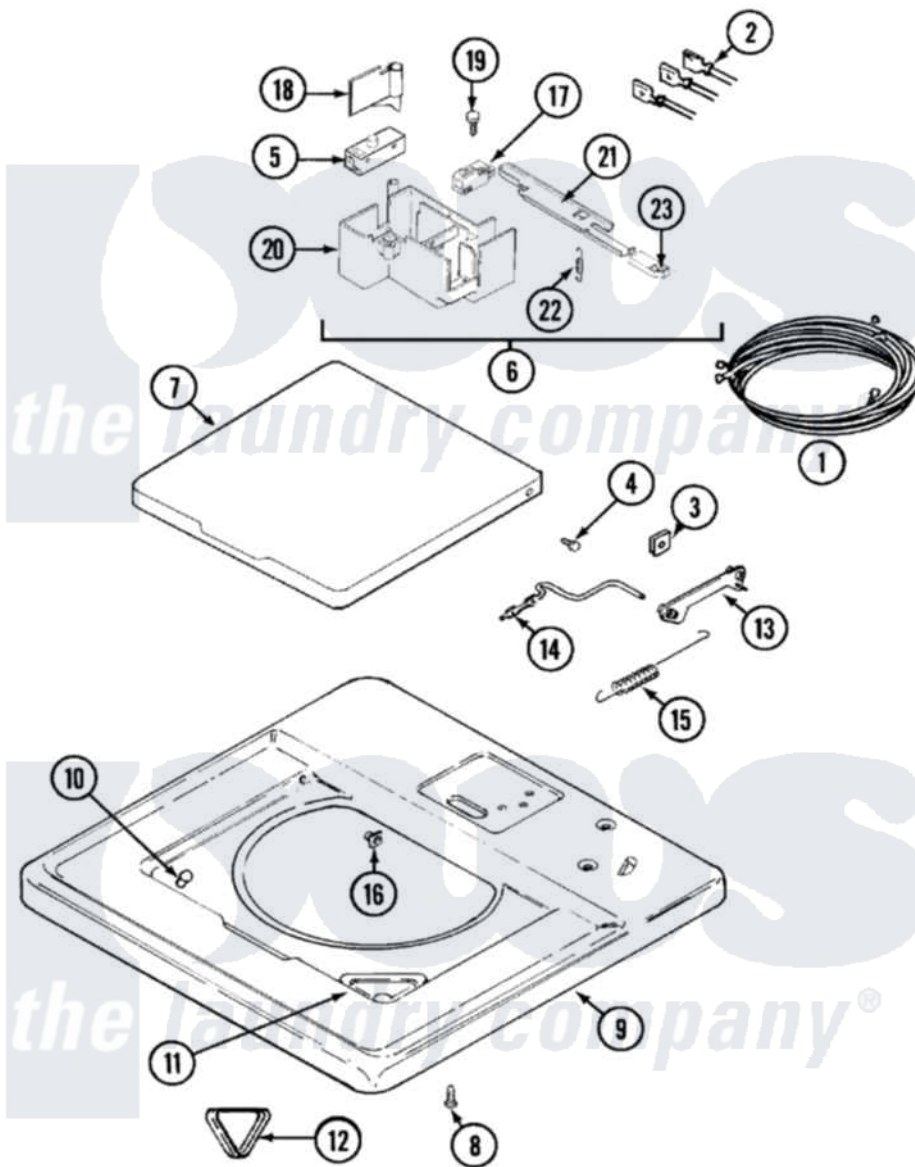

# Maytag LSE9904ADL 11 - TOP & LID

Maytag Residential Maytag LSE9904ADL Stacked Washer and Dryer Parts Diagram 11 - TOP & LID  
 Click on the part number to view part

Item	Original Part Number	Replaced By	Status	Part Description
1	208780		Not Available	WIRE HARNESS, WASHE (AC)
"	22001430		Not Available	WIRE HARNESS, MAIN
"	208779		Not Available	WIRE HARNESS (UPR)
2	208782		Not Available	WIRE HARNESS, LID SWITCH
3	<a href="#">22001194</a>			Clip, Spring
4	<a href="#">22001001</a>			Screw
5	<a href="#">208824</a>			Pc Switch, Lid
6	<a href="#">22001284</a>			Switch Assembly, Lid
7	22001369		Not Available	LID W/LEGEND (CANADA-ALM)---NA
8	<a href="#">214354</a>			Screw, Top Cover To Cabnt.
9	22001063	<a href="#">22002646</a>		Cover, Top
10	<a href="#">212716</a>			Bumper, Lid
11	22001200	<a href="#">22001008</a>		Cup, Bleach
12	215374		Not Available	GASKET FOR BLEACH CUP

13	<a href="#">22001189</a>	Rod, Restraint
14	<a href="#">22001208</a>	Rod, Counter Balance
15	<a href="#">Y216184</a>	Spring, Counter Balance
16	<a href="#">22001193</a>	Bearing, Counter Balance
17	<a href="#">208825</a>	Switch, Pc
18	<a href="#">22001283</a>	Trigger
19	<a href="#">215537</a>	Screw
"	<a href="#">22001183</a>	Screw
20	<a href="#">22001285</a>	Holder, Switch
21	<a href="#">22001286</a>	Switch, Arm
22	<a href="#">22001287</a>	Spring, Switch
23	<a href="#">22001250</a>	Glide, Switch Arm