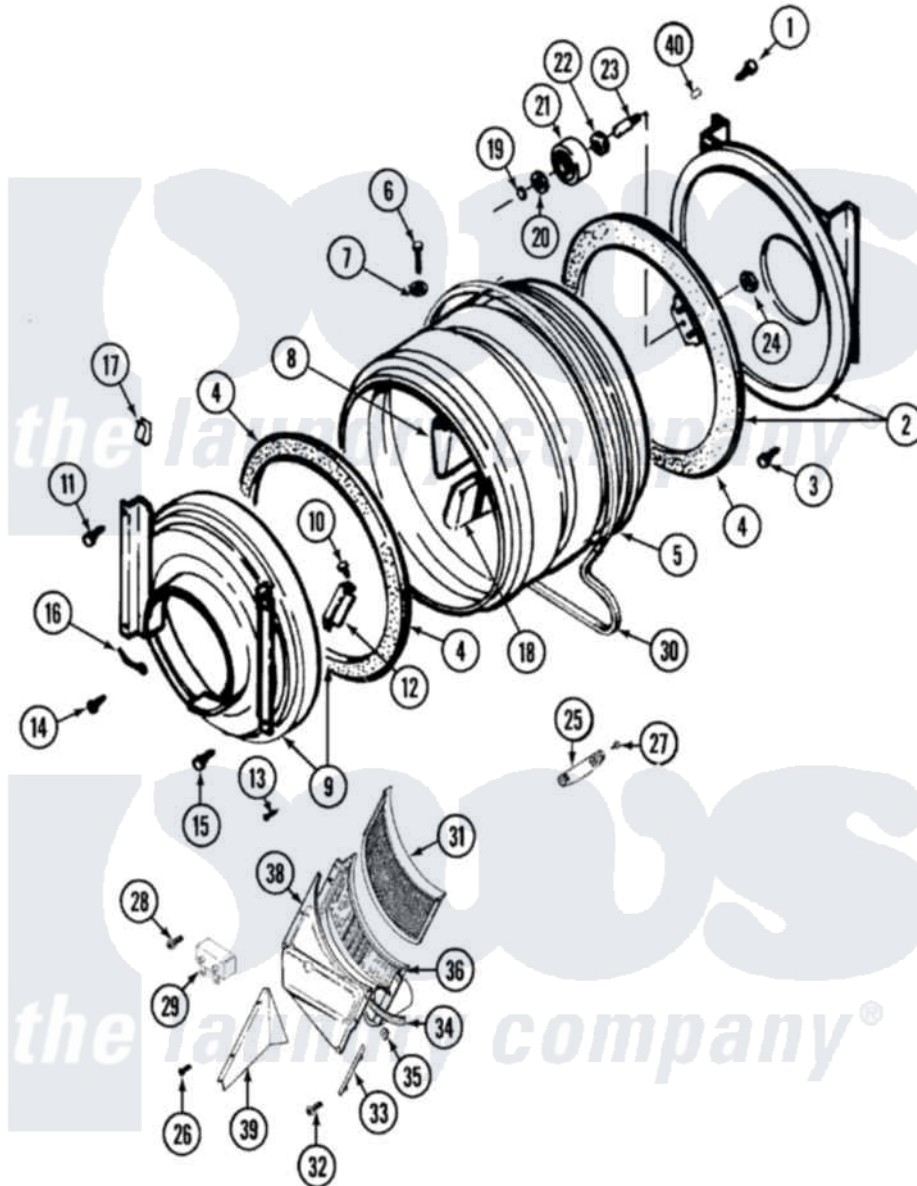

# Maytag LSE9904ADL 15 - TUMBLER

Maytag Residential Maytag LSE9904ADL Stacked Washer and Dryer Parts Parts Diagram 15 - TUMBLER  
 Click on the part number to view part

Item	Original Part Number	Replaced By	Status	Part Description
1	Y310632	<a href="#">1163839</a>		Screw
2	<a href="#">33001106</a>			Back, Tumbler
3	211294	<a href="#">90767</a>		Screw, 8A X 3/8 HeX Washer Head Tapping
4	<a href="#">314820</a>			Seal, Tumbler
5	<a href="#">33001177</a>			Tumbler
6	<a href="#">Y310759</a>			Screw, Tumbler Baffles
7	<a href="#">314158</a>			Washer, Baffle To Tumbler
8	<a href="#">33001014</a>			Baffle
9	<a href="#">33001107</a>			Front, Tumbler
10	<a href="#">210720</a>			Rivet, Bearing To Tumbler Frnt
11	<a href="#">Y313561</a>			Screw---NA
12	<a href="#">306508</a>			Tumbler Bearing Kit ---W
13	Y314110	<a href="#">33002917</a>		Screw, No.10-16
14	211294	<a href="#">90767</a>		Screw, 8A X 3/8 HeX Washer Head Tapping
15	Y310632	<a href="#">1163839</a>		Screw