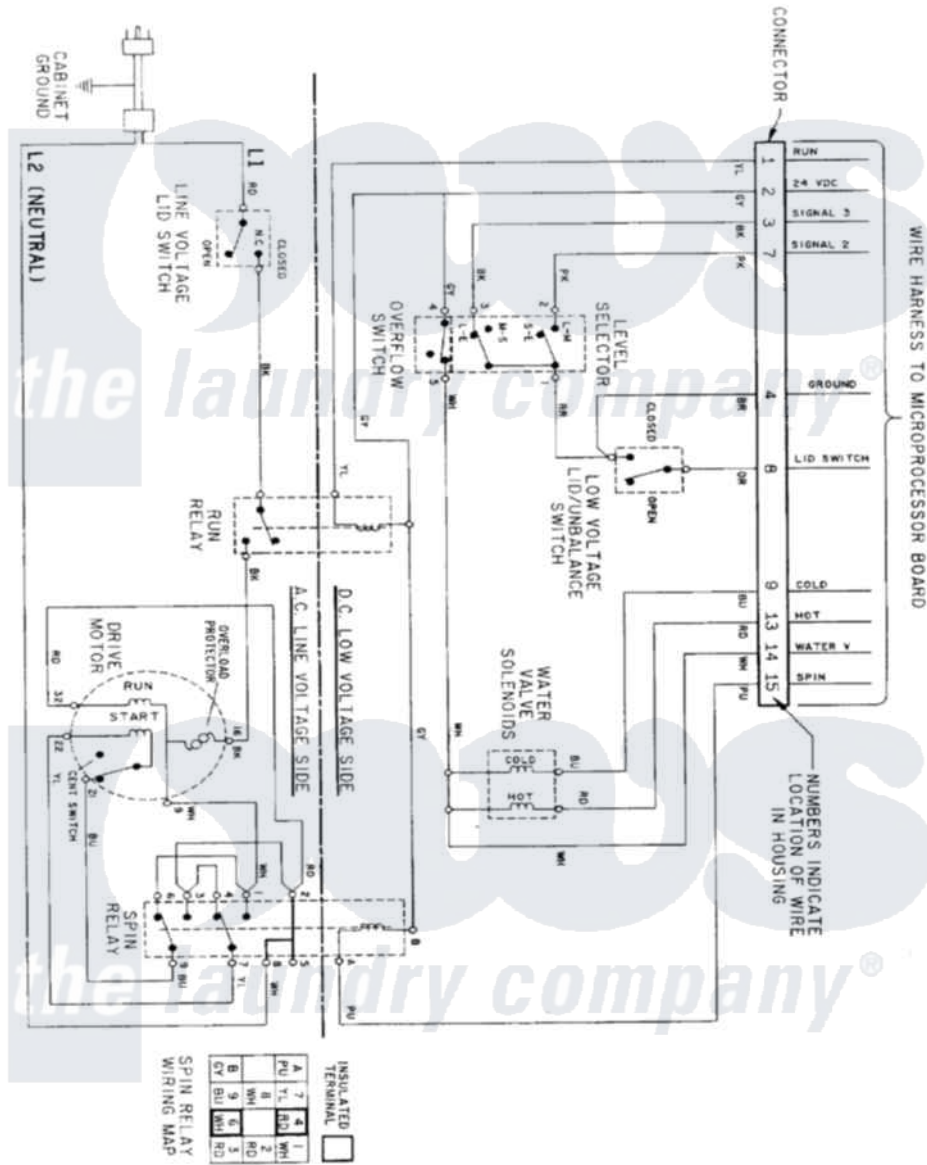

# Maytag LSE9904ADL 16 - WIRING INFORMATION-ALL MODELS (WASHER)

Maytag Residential Maytag LSE9904ADL Stacked Washer and Dryer Parts Parts Diagram 16 - WIRING INFORMATION-ALL MODELS (WASHER)  
 Click on the part number to view part

Item	Original Part Number	Replaced By	Status	Part Description
NI	15001292		Not Available	WIRING INFORMATION