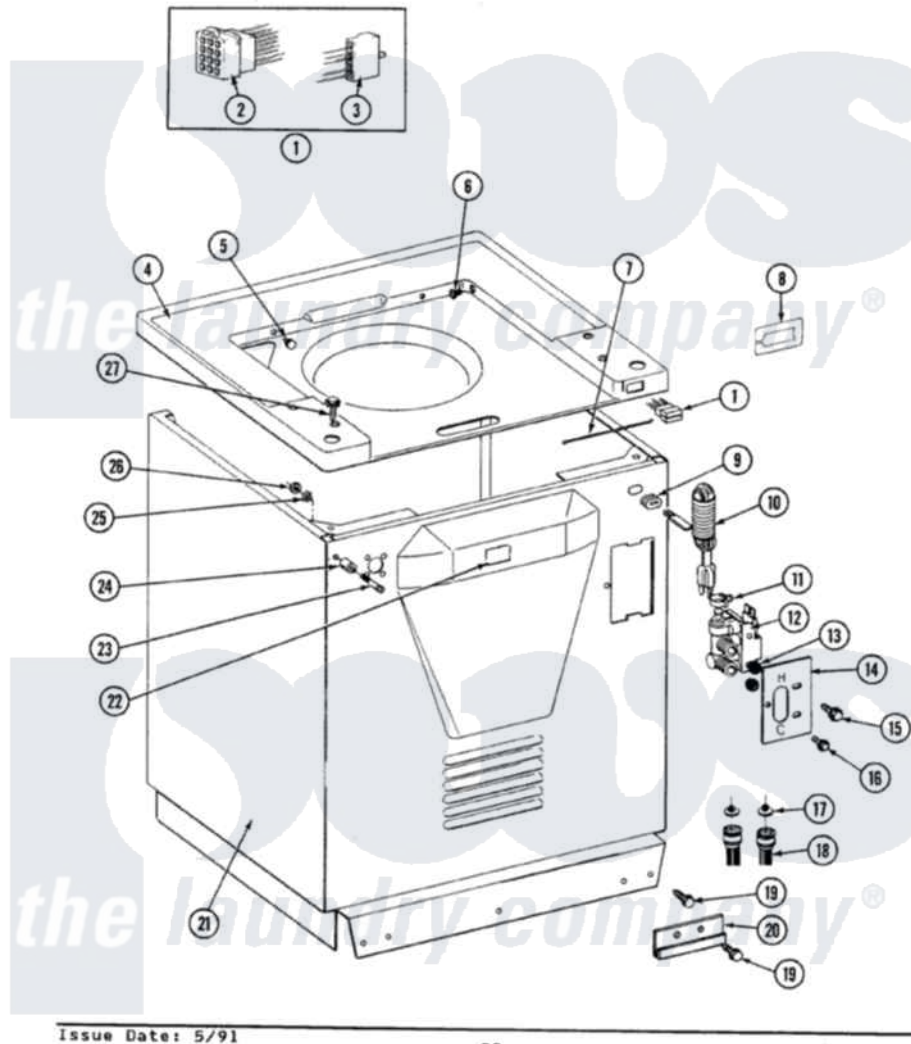

# Maytag LSG1000 05 - CABINET, TOP COVER & WATER VALVE (REAR)

SECTION: CABINET, TOP COVER & WATER VALVE-REAR VIEW  
 MODEL: SE-SG1000

P/N 56287R1

Issue Date: 5/91

28

Maytag [Residential Maytag LSG1000 Stacked Washer and Dryer Parts](#) Parts Diagram 05 - CABINET, TOP COVER & WATER VALVE (REAR)

[Click on the part number to view part](#)

Item	Original Part Number	Replaced By	Status	Part Description
1	213076		Not Available	PIN FOR PLUG
"	912080		Not Available	ART NOT USED
"	912016		Not Available	RECEPTACLE
"	206420		Not Available	EDGE CONNECTOR ASSEMBLY
"	<a href="#">206422</a>			Wire Harness-DC
"	<a href="#">Y312953</a>			Terminal, Edgeboard
"	<a href="#">206849</a>			D.C. Wire Harness
"	<a href="#">Y312658</a>			Receptacle, Sensor Ground Wire
"	912083		Not Available	RECEPTACLE
2	213087		Not Available	HOUSING, MALE
"	<a href="#">215539</a>			Pin Housing
3	206420		Not Available	EDGE CONNECTOR ASSEMBLY
4	206599L		Not Available	TOP COVER-ALMOND
"	<a href="#">214354</a>			Screw, Top Cover To Cabnt.