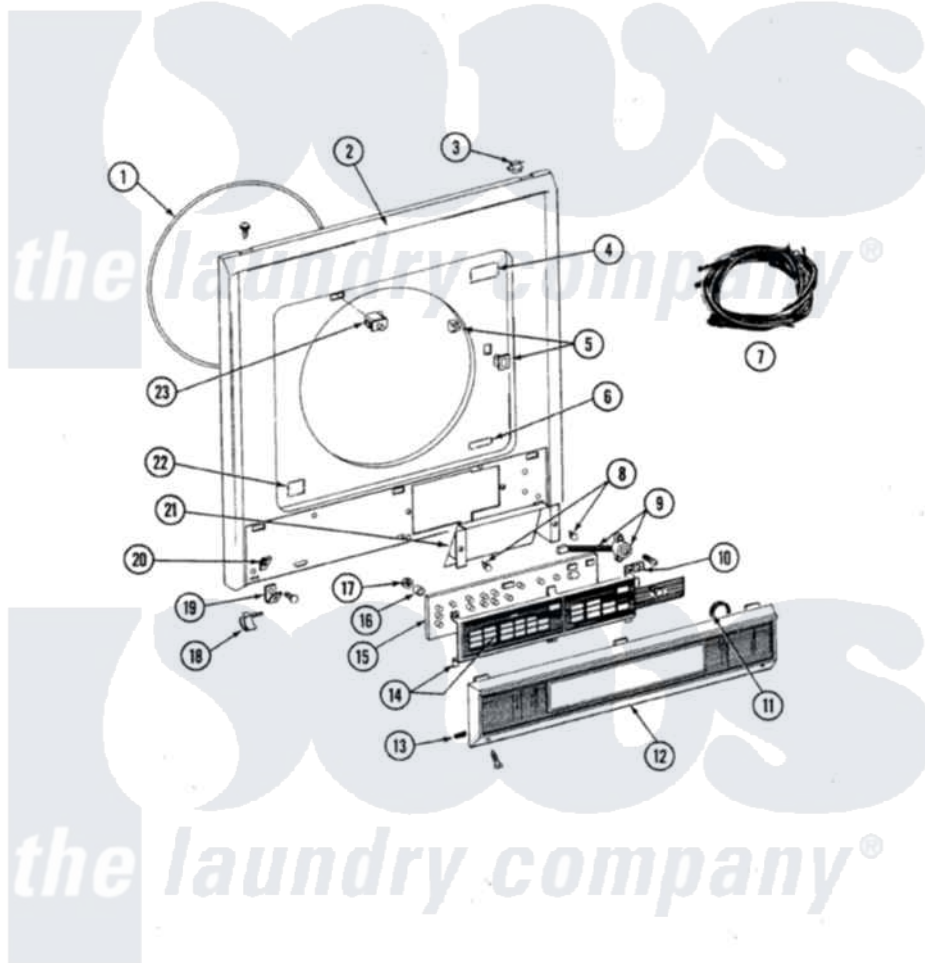

Maytag LSG1000 08 - FRONT PANEL & CONTROL PANEL

SECTION: FRONT PANEL & CONTROL PANEL
 MODEL: SE-SG1000

P/N 56287R1

Issue Date: 5/91

4

Maytag Residential Maytag LSG1000 Stacked Washer and Dryer Parts Parts Diagram 08 - FRONT PANEL & CONTROL PANEL

Click on the part number to view part

Item	Original Part Number	Replaced By	Status	Part Description
2	212277			Screw, No.8 X 1/2 Inch
"	314474L		Not Available	FRONT PANEL-ALMOND
3	Y310376			Clip, Door Switch Harness
4	Y313927			INSTRUCTION LABEL
5	306436			Door Latch Kit-W
6	314609		Not Available	CAUTION LABEL
7	306071		Not Available	MICROPROCESSOR WIRE HARNESS
"	Y306083		Not Available	MAIN WIRE HARNESS - GAS
"	307133		Not Available	MAIN WIRE HARNESS - SG1000 (
"	Y312953			Terminal, Edgeboard
"	910768	M0280301		Tie Electr
"	306717		Not Available	CNT. HARNESS MICROPROCESSOR
8	314523			Clip
9	212949	22001866		Screw, Relay

"	306070		Not Available	SPEAKER
10	912086			Clip, Speed
11	314561		Not Available	AIR SEAL
12	210932			Screw, No.8 X 9/16 Ctsk Note: Screw, Inlet Duct
"	306388			Control Panel
13	314560		Not Available	SEAL, MOISTURE
14	211294	90767		Screw, 8A X 3/8 HeX Washer Head Tapping
"	306292			Touch Pad With Bracket
15	306069	33001048		Control Assembly
16	912075			Spacer, Circuit Board
17	912077			Locknut, Reader Harness
18	314482			Fastener, Spring
19	211294	90767		Screw, 8A X 3/8 HeX Washer Head Tapping
"	314481			Mounting Bracket
20	215075			Fastener, Control Panel To Console
21	314517			Shield For Microprocessor
22	314486		Not Available	LABEL
23	Y305753	W10169313		Switch-Dor