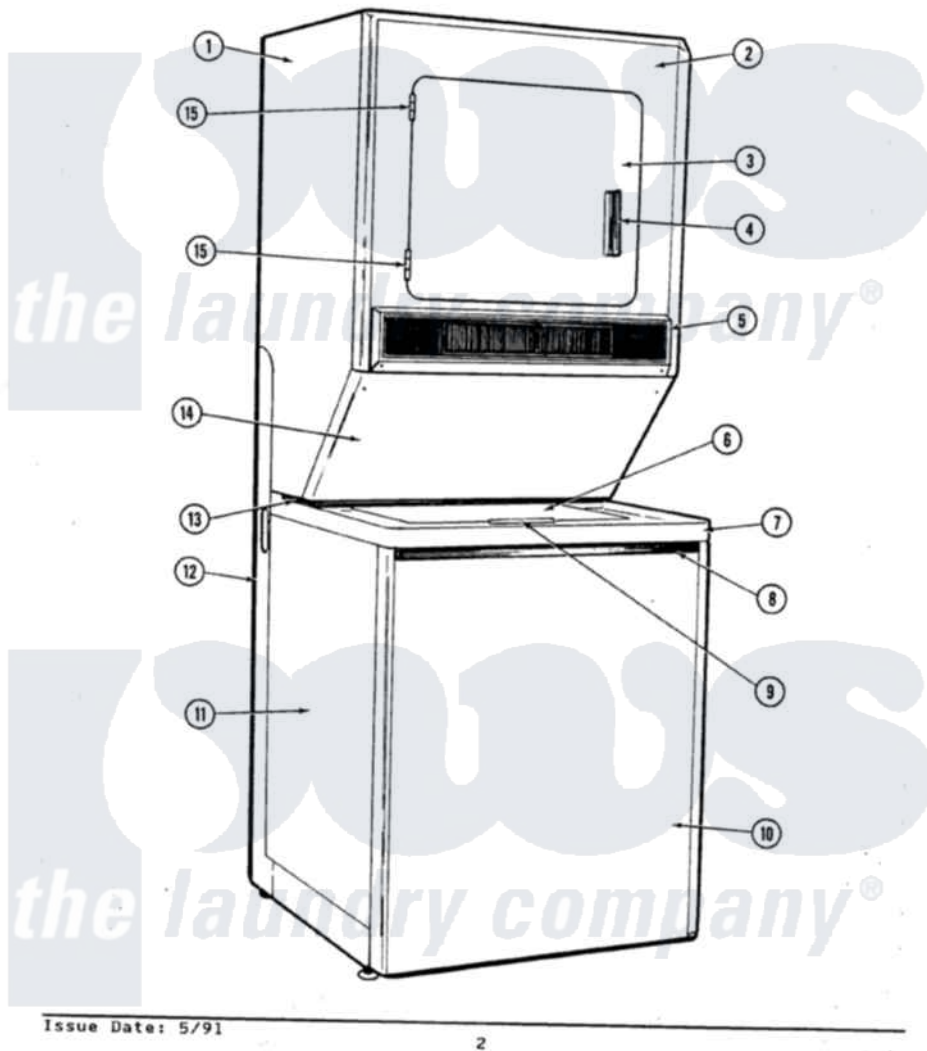

Maytag LSG1000 09 - FRONT VIEW

SECTION: FRONT VIEW
MODEL: SE-SG1000

P/N 56287R1

Issue Date: 5/91

2

Maytag Residential Maytag LSG1000 Stacked Washer and Dryer Parts Parts Diagram 09 - FRONT VIEW
Click on the part number to view part

Item	Original Part Number	Replaced By	Status	Part Description
1	306641L		Not Available	CABINET, ALMOND
2	314474L		Not Available	FRONT PANEL-ALMOND
3	314475L			Panel, Outer Door
4	314476		Not Available	HANDLE, DOOR
5	306388			Control Panel
"	210932			Screw, No.8 X 9/16 Ctsk Note: Screw, Inlet Duct
6	215251L			Lid-Almond---NA
7	206599L		Not Available	TOP COVER-ALMOND
"	206636L		Not Available	TOP COVER KIT-ALMOND--- NA
8	215266		Not Available	TRIM, FRONT PANEL
9	206667			Handle With Nuts
10	207205L	22002651		Panel, Front
"	206550L			Front Panel-Almond---NA
11	206411L		Not Available	CABINET-ALMOND
"	207207L		Not Available	CABINET ALM---NA