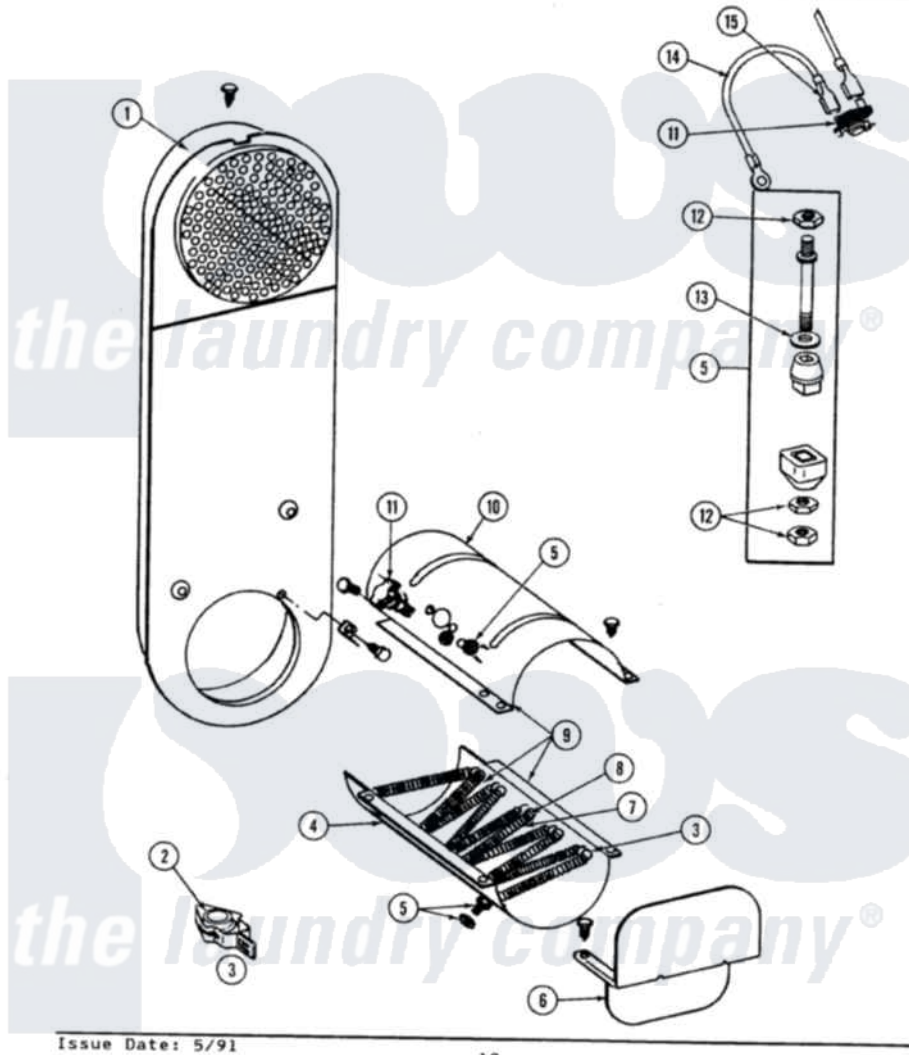

# Maytag LSG1000 10 - INLET DUCT & HEATER ASSEMBLY (SE1000)

SECTION: INLET DUCT & HEATER ASSEMBLY  
 MODEL: SE-S61000

P/N 56287R1

Issue Date: 5/91

18

Maytag Residential Maytag LSG1000 Stacked Washer and Dryer Parts Parts Diagram 10 - INLET DUCT & HEATER ASSEMBLY (SE1000)

|    |                        |                        |   |
|----|------------------------|------------------------|---|
| "  | <a href="#">303396</a> |                        | Thermostat, Hi-Limit                    |
| "  | 211294                 | <a href="#">90767</a>  | Screw, 8A X 3/8 HeX Washer Head Tapping |
| 12 | 311484                 | <a href="#">112432</a> | Nut                                     |