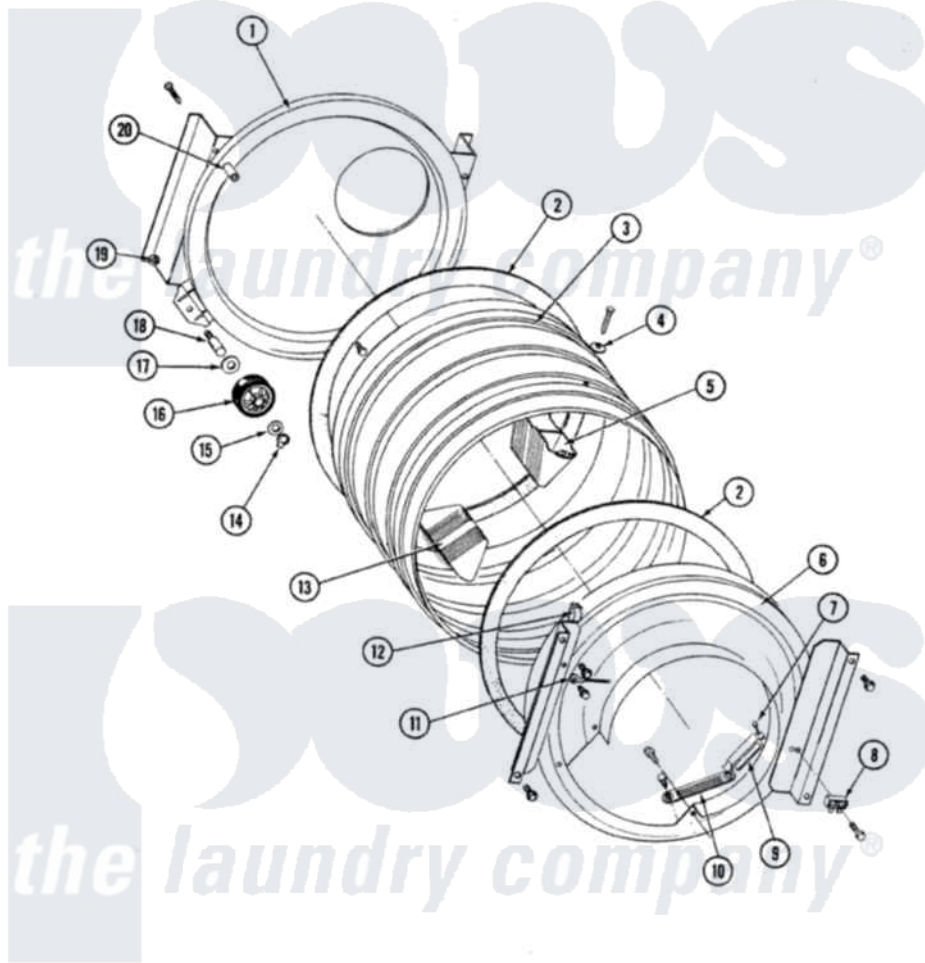

# Maytag LSG1000 19 - TUMBLER (FRONT & BACK)

SECTION: TUMBLER, TUMBLER FRONT & TUMBLER BACK  
 MODEL: SE-SG1000

P/N 56287R1

Issue Date: 5/91

12

Maytag Residential Maytag LSG1000 Stacked Washer and Dryer Parts Parts Diagram 19 - TUMBLER (FRONT & BACK)  
 Click on the part number to view part

Item	Original Part Number	Replaced By	Status	Part Description
1	313764		Not Available	SCREW
"	211294	<a href="#">90767</a>		Screw, 8A X 3/8 HeX Washer Head Tapping
2	<a href="#">314820</a>			Seal, Tumbler
"	313764		Not Available	SCREW
"	Y313541	<a href="#">33313541</a>		Seal- Tumbler
3	314469		Not Available	TUMBLER
"	<a href="#">Y310759</a>			Screw, Tumbler Baffles
"	Y306664	<a href="#">33001177</a>		Tumbler
"	314805	<a href="#">33001177</a>		Tumbler
4	<a href="#">314158</a>			Washer, Baffle To Tumbler
5	<a href="#">Y310759</a>			Screw, Tumbler Baffles
"	314807		Not Available	TUMBLER BAFFLE - TALL
"	314468		Not Available	BAFFLE - TALL
6	306366	<a href="#">306710</a>		Tumbler Front Assembly
"	<a href="#">306710</a>			Tumbler Front Assembly
"	Y310632	<a href="#">1163839</a>		Screw