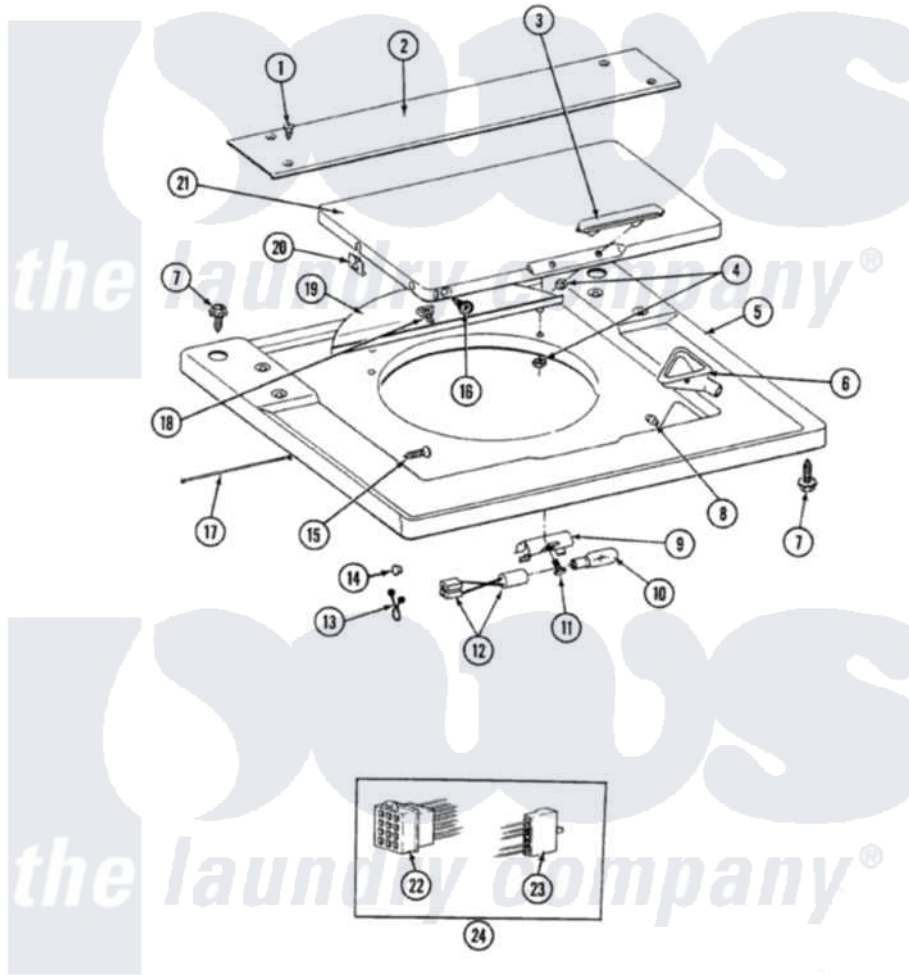

Maytag LSG1000 20 - WASHER TOP COVER ASSEMBLY

SECTION: TOP COVER ASSEMBLY
 MODEL: SE-SG1000

P/N 56287R1

Issue Date: 5/91

24

Maytag [Residential Maytag LSG1000 Stacked Washer and Dryer Parts](#) Parts Diagram 20 - WASHER TOP COVER ASSEMBLY

[Click on the part number to view part](#)

Item	Original Part Number	Replaced By	Status	Part Description
1	314664	212277		Screw, No.8 X 1/2 Inch
2	215245L		Not Available	BRIDGE FOR TOP COVER ALMOND
3	206667			Handle With Nuts
"	215551			Palnut
"	215550			Stud For Lid Handle
4	215249			Palnut-Retainer
5	206599L		Not Available	TOP COVER-ALMOND
"	206636L		Not Available	TOP COVER KIT-ALMOND---NA
6	215580			Cup, Bleach
"	215374		Not Available	GASKET FOR BLEACH CUP
7	214354			Screw, Top Cover To Cabnt.
8	215247		Not Available	BUMPER FOR LID
9	211003		Not Available	BRACKET
10	210310	31001575		Bulb, Cylinder Light

11	211967	211410	Screw, HeX Head No.8 X 3/8 Inch
12	206408		Socket And Seal Assembly
"	211001	Not Available	SEAL FOR LAMP SOCKET
13	215272	Not Available	WIRE TIE
14	912006	Not Available	WASHER
15	053759	25-7614	Screw
"	211500		Washer, Bracket To Top Cover
16	212087	25-7809	Screw, No.6-20 1/2 Flthd Torx
"	211500		Washer, Bracket To Top Cover
17	215274	Not Available	TOP COVER RESTRAINT
18	215254	Not Available	LATCH HOOK
19	215246	Not Available	SPLASH SHIELD
20	215253		Key Hole Glide
21	215251	Not Available	LID-WHITE
"	215251L		Lid-Almond----NA
22	215539		Pin Housing
"	213087	Not Available	HOUSING, MALE
23	206420	Not Available	EDGE CONNECTOR ASSEMBLY
24	912083	Not Available	RECEPTACLE
"	Y312953		Terminal, Edgeboard
"	912016	Not Available	RECEPTACLE
"	912080	Not Available	ART NOT USED
"	206422		Wire Harness-DC
"	Y312658		Receptacle, Sensor Ground Wire
"	213076	Not Available	PIN FOR PLUG
"	206849		D.C. Wire Harness