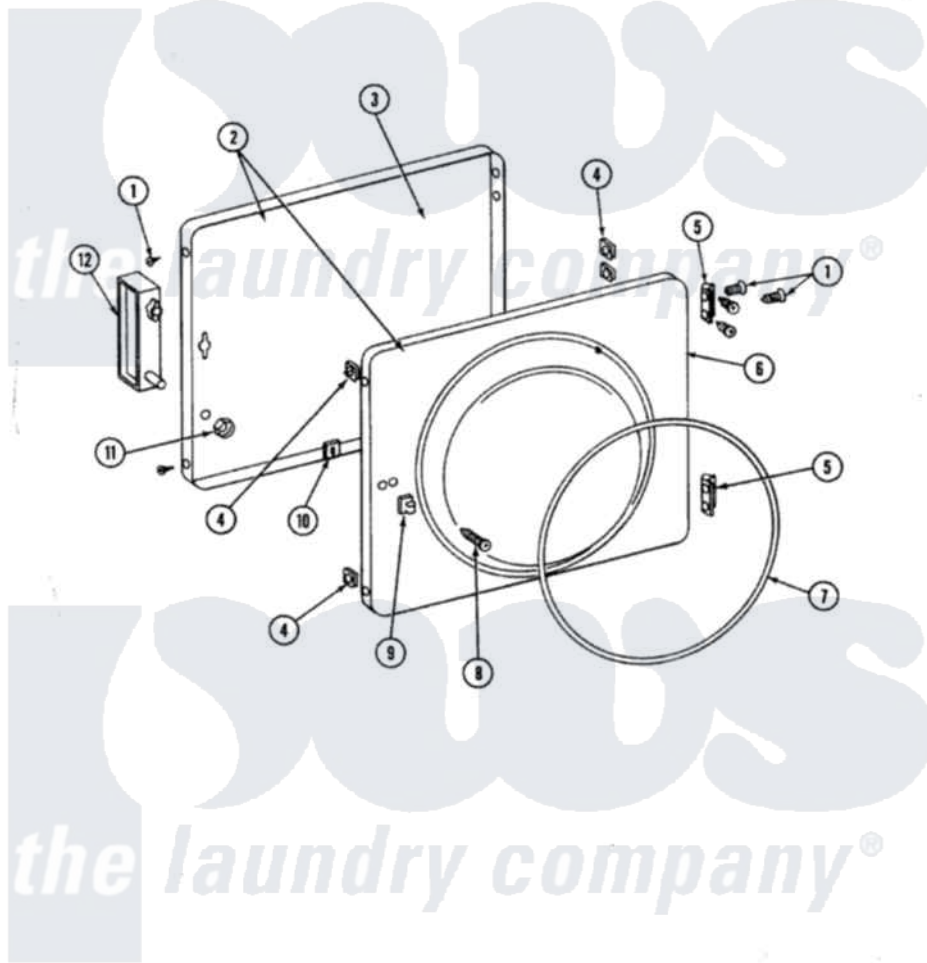

Maytag LSG7800 06 - DOOR ASSEMBLY

SECTION: DOOR ASSEMBLY
 MODEL: SE7800 SG7800

Issue Date: 12/90

10

Maytag [Residential Maytag LSG7800 Stacked Washer and Dryer Parts](#) Parts Diagram 06 - DOOR ASSEMBLY
 Click on the part number to view part

Item	Original Part Number	Replaced By	Status	Part Description
1	Y314062			Screw, Door Hinge And Panel
2	306669L		Not Available	DOOR, S1000 ALMOND
3	314475L			Panel, Outer Door
4	Y313910			Clip, Door Liner To Outer Panel
5	Y304577	33001230		Hinge, Door
6	Y306667	33001002		Door, Inner
7	314077			Door Seal
8	312960	489355		Screw, 8 X 1/2
9	306436			Door Latch Kit--W
10	Y313911			Door Strike Retainer
11	214872			Palnut, End Cap Note: Nut, Lamp Holder
12	314476		Not Available	HANDLE, DOOR