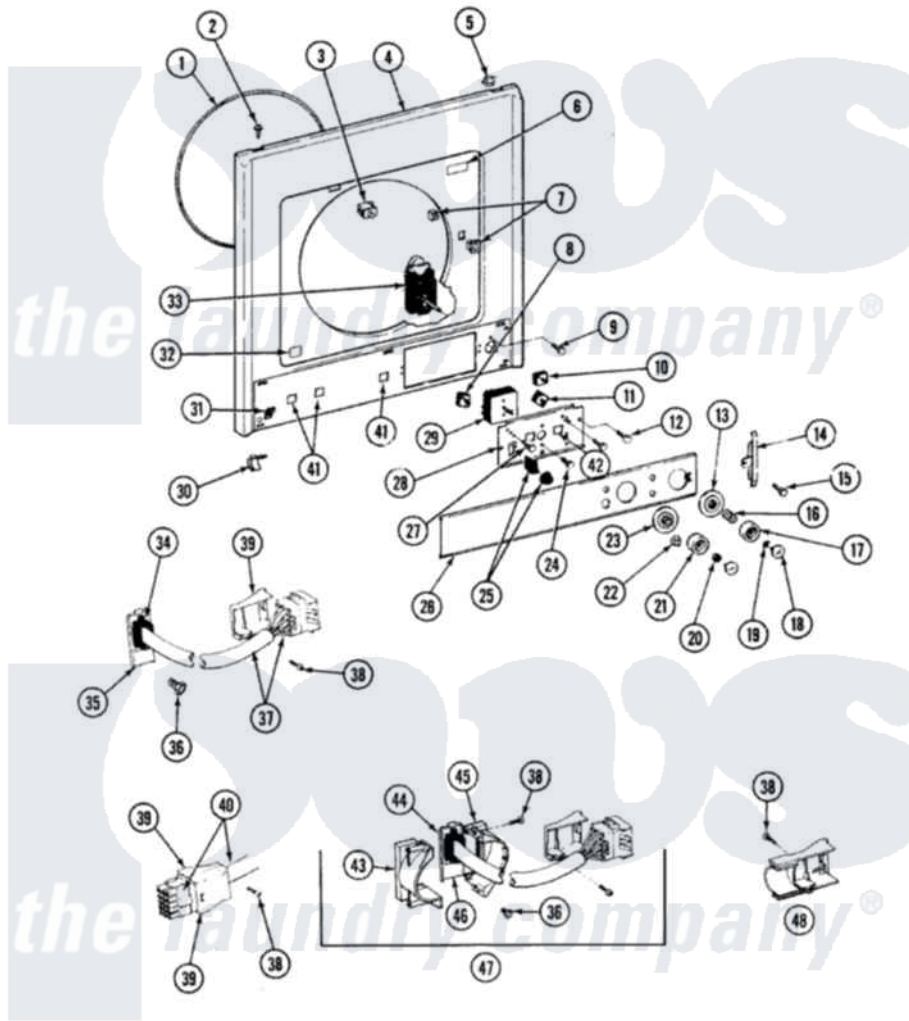

Maytag LSG7800 07 - FRONT PANEL & CONTROL PANEL

SECTION: FRONT PANEL & CONTROL PANEL
MODEL: SE7800 S67800

P/N 16000133R1

Issue Date: 10/91

4

Maytag Residential Maytag LSG7800 Stacked Washer and Dryer Parts Parts Diagram 07 - FRONT PANEL & CONTROL PANEL

Click on the part number to view part

Item	Original Part Number	Replaced By	Status	Part Description
1	314286			Seal For Front Panel
2	212277			Screw, No.8 X 1/2 Inch
3	Y305753	W10169313		Switch-Dor
4	315261L		Not Available	FRONT PANEL (ALMOND)
5	Y310376			Clip, Door Switch Harness
6	Y313927			INSTRUCTION LABEL
7	306436			Door Latch Kit-W
8	308017			Switch, Dryer Temperature
9	213966	3400014		Screw
10	207782			Switch, Water Temperature
11	207800			Switch, Water Level
12	211294	90767		Screw, 8A X 3/8 HeX Washer Head Tapping
13	207794		Not Available	TIMER DIAL - WASHER
14	315267		Not Available	END CAP,CONTROL PANEL (BLK)