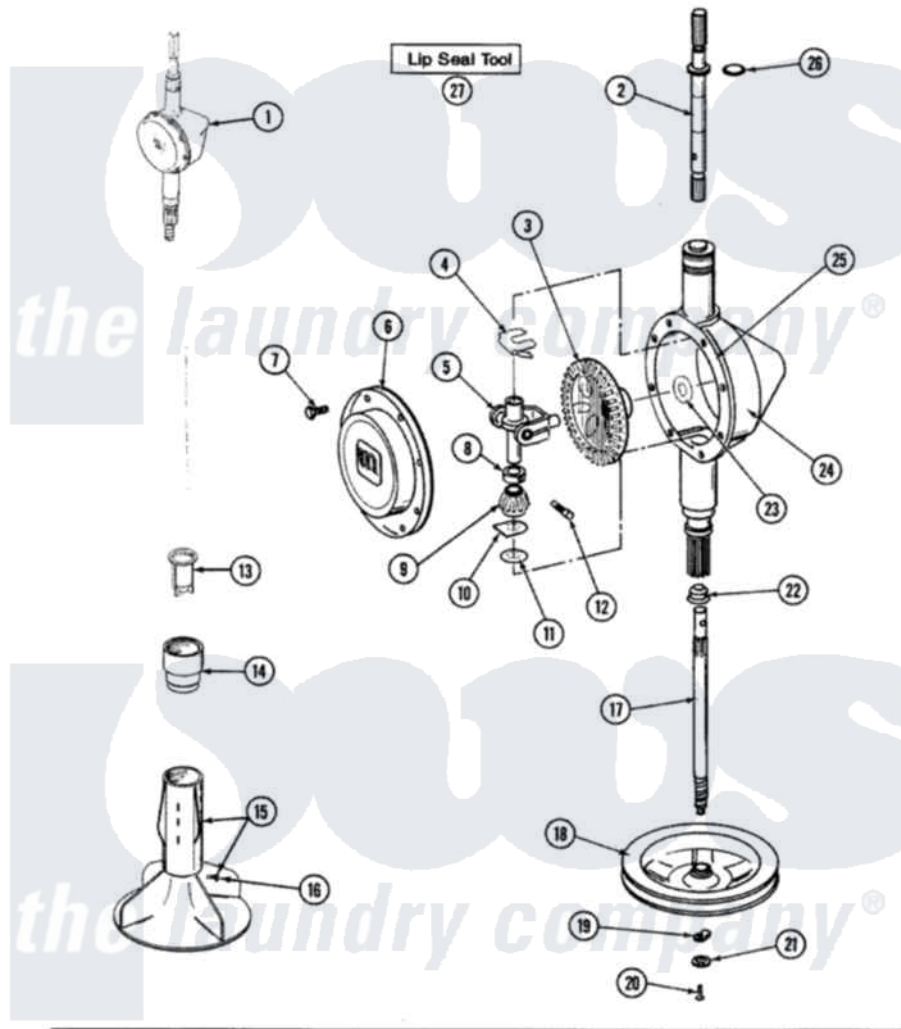

# Maytag LSG7800 14 - TRANSMISSION-ORBITAL

SECTION: TRANSMISSION-ORBITAL

MODEL: SE7800 SG7800

Issue Date: 12/90

32

Maytag Residential Maytag LSG7800 Stacked Washer and Dryer Parts Parts Diagram 14 - TRANSMISSION-ORBITAL  
Click on the part number to view part

Item	Original Part Number	Replaced By	Status	Part Description
1	206707	<a href="#">6-2097750</a>		Trans Dee
2	207153	<a href="#">6-2097820</a>		Kit- Shaft
3	206713	<a href="#">6-2067130</a>		Gear- Beve
4	<a href="#">215581</a>			Spring, Agitator Shaft
5	206685	<a href="#">6-2066850</a>		Yoke
6	<a href="#">206628</a>			Cover, Transmission
7	215417		Not Available	SCREW, TRANSMISSION COVER
8	215415		Not Available	COLLAR, LOWER
9	215401	<a href="#">W10221114</a>		Pinion
10	<a href="#">215395</a>			Plate, Clutch
11	211483	<a href="#">6-2114830</a>		Washer- SP
12	<a href="#">Y206629</a>			Pin, Collar
13	<a href="#">215733</a>			Dispensing Cup
14	<a href="#">215721</a>			Dispensing Cap
15	<a href="#">207538</a>			Agitator W/Lock Screw
				SCREW & WASHER FOR

16	206478		Not Available	SCREW & WASHER FOR AGITATOR
17	215410	<a href="#">12001450</a>		Ctr Shaft W/Collar Andkeeper-Dp
18	211059	<a href="#">6-2301530</a>		Pulley
19	210089		Not Available	TENSION SPRING
20	211375	<a href="#">681582</a>		Screw
21	211090	<a href="#">22003555</a>		Washer, Stop Lug
22	206602	<a href="#">207843</a>		Lip Seal Repair Kit
23	<a href="#">215394</a>			Washer, Bevel Gear
24	206624	<a href="#">6-2097750</a>		Trans Dee
25	Y058700	<a href="#">675652</a>		Adhesive
26	<a href="#">210690</a>			Seal, Rubber
27	038228	<a href="#">20000021</a>		Lip Seal Tool Kit