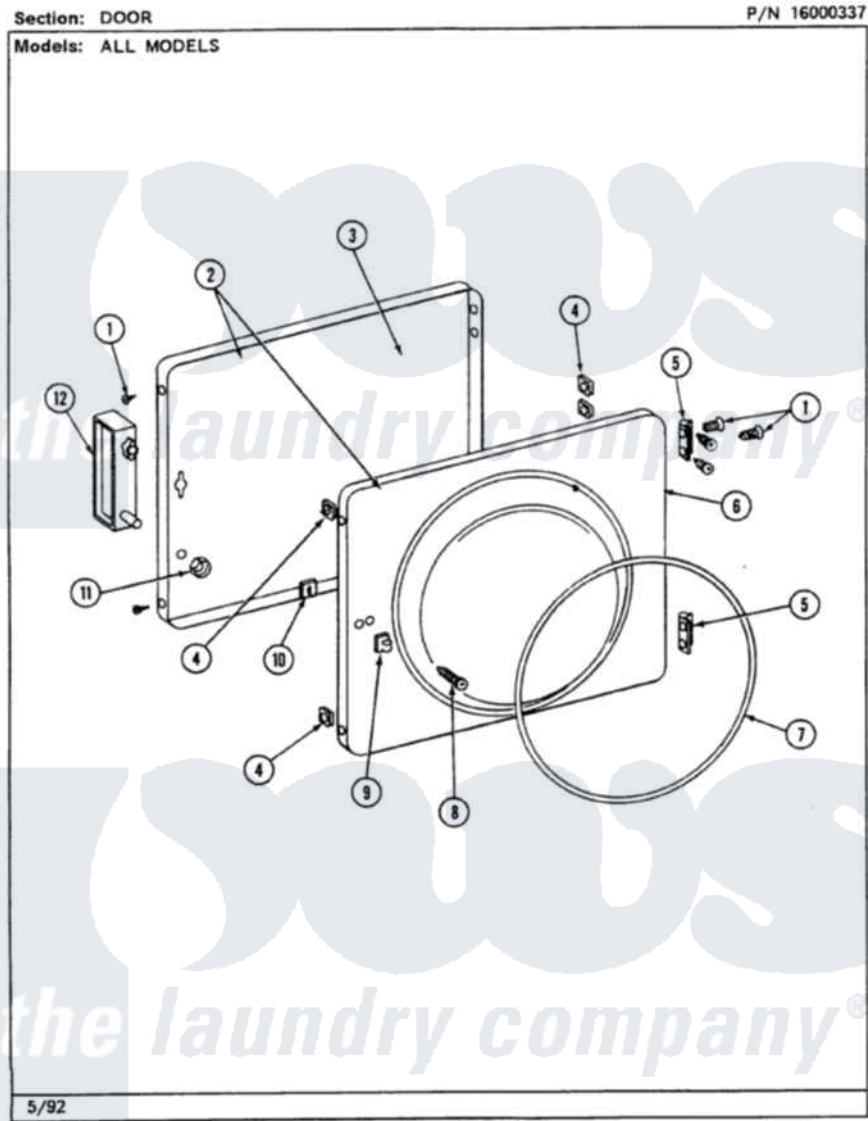

Maytag LSG7800AAL 07 - DOOR

10

Maytag [Residential Maytag LSG7800AAL Stacked Washer and Dryer Parts](#) Parts Diagram 07 - DOOR
Click on the part number to view part

Item	Original Part Number	Replaced By	Status	Part Description
1	Y314062			Screw, Door Hinge And Panel
2	306669L		Not Available	DOOR, S1000 ALMOND
3	314475L			Panel, Outer Door
4	Y313910			Clip, Door Liner To Outer Panel
5	Y304577	33001230		Hinge, Door
6	33001002			Door, Inner
7	314077			Door Seal
8	312960	489355		Screw, 8 X 1/2
9	306436			Door Latch Kit--W
10	Y313911			Door Strike Retainer
11	214872			Palnut, End Cap Note: Nut, Lamp Holder
12	314476		Not Available	HANDLE, DOOR