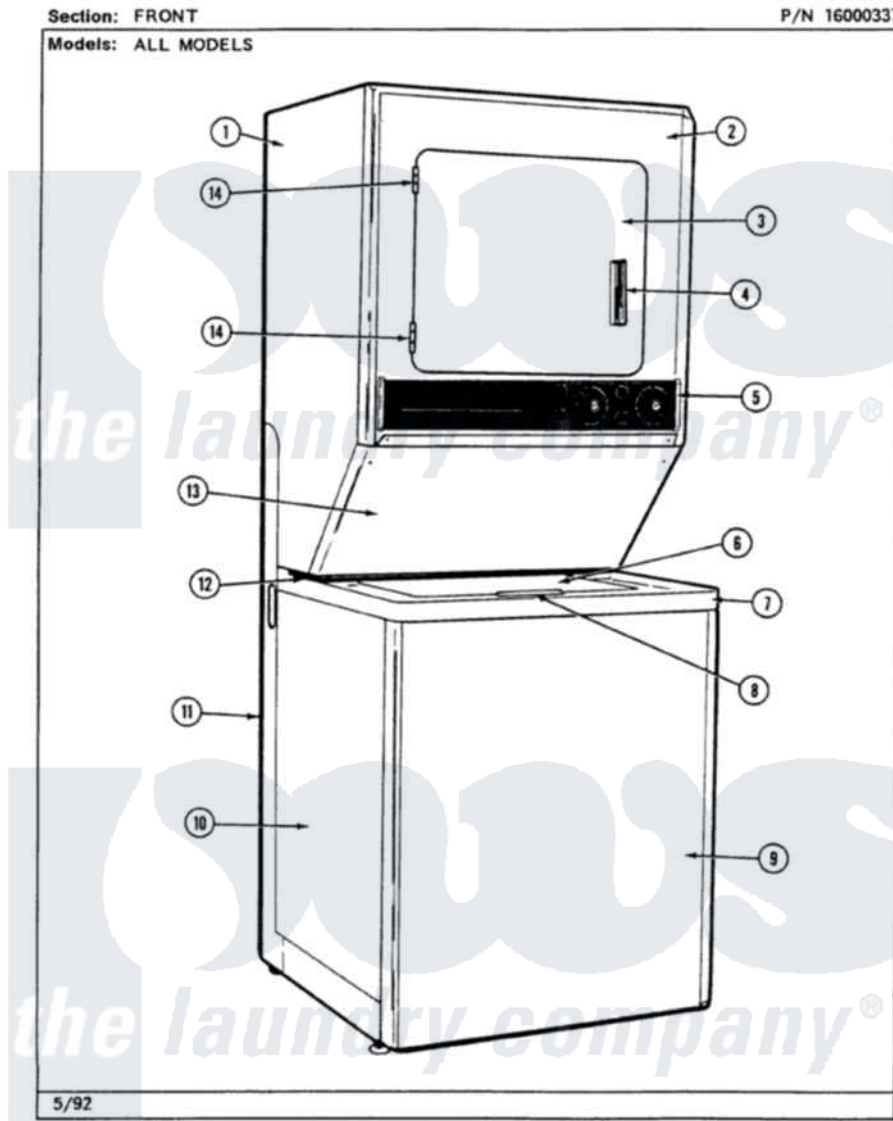

# Maytag LSG7800AAL 08 - FRONT

2

Maytag Residential Maytag LSG7800AAL Stacked Washer and Dryer Parts Parts Diagram 08 - FRONT  
Click on the part number to view part

Item	Original Part Number	Replaced By	Status	Part Description
1	308055L		Not Available	CABINET (ALM)
2	315261L		Not Available	FRONT PANEL (ALMOND)
3	<a href="#">314475L</a>			Panel, Outer Door
4	314476		Not Available	HANDLE, DOOR
5	308038		Not Available	CONTROL PANEL
6	<a href="#">215251L</a>			Lid-Almond----NA
7	207579L		Not Available	TOP COVER (ALMOND)
8	<a href="#">206667</a>			Handle With Nuts
9	207205L	<a href="#">22002651</a>		Panel, Front
10	207207L		Not Available	CABINET ALM----NA
11	306110L	<a href="#">33002516</a>		Stand, Dryer
12	215245L		Not Available	BRIDGE FOR TOP COVER ALMOND
13	306072L		Not Available	ACCESS PANEL-ALMOND----NA
14	Y304577	<a href="#">33001230</a>		Hinge, Door