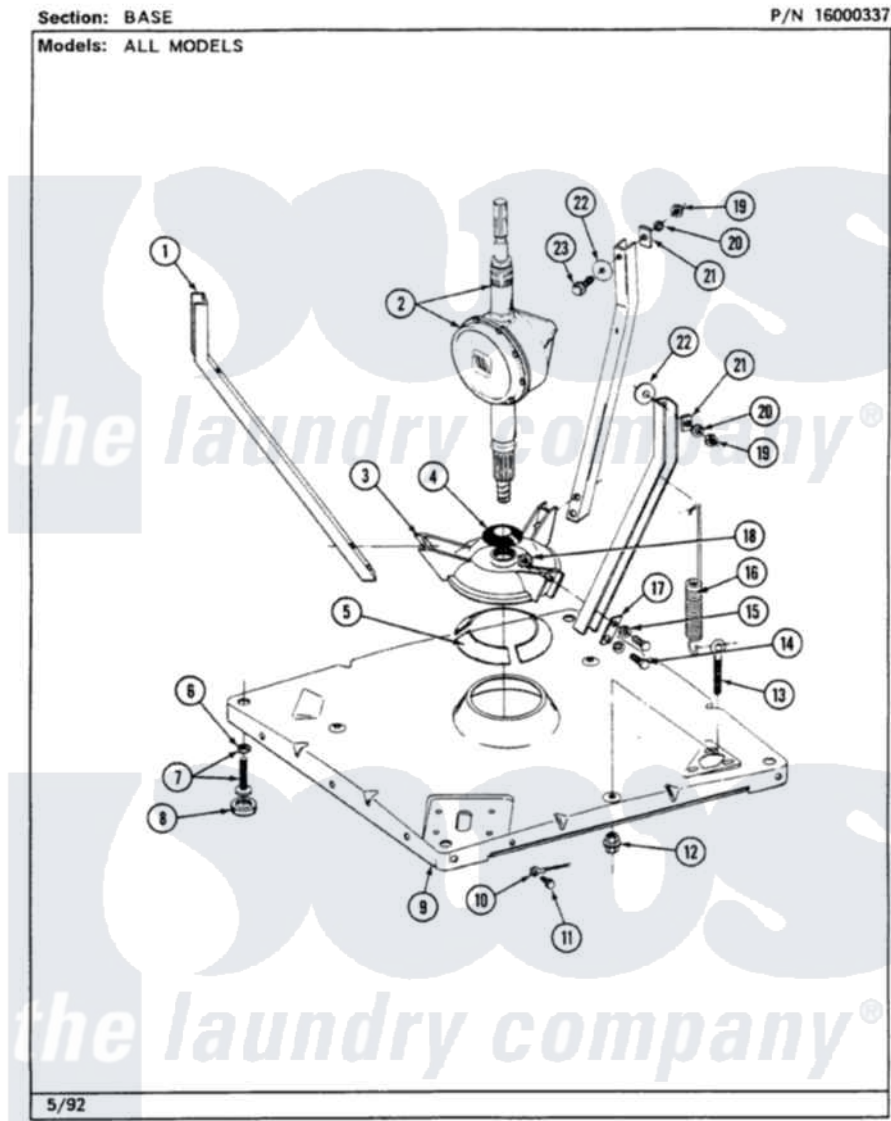

Maytag LSG7800AAW 01 - BASE

34

Maytag Residential Maytag LSG7800AAW Stacked Washer and Dryer Parts Parts Diagram 01 - BASE
Click on the part number to view part

Item	Original Part Number	Replaced By	Status	Part Description
1	213053			Brace, Tub Part Not Used
2	206707	6-2097750		Trans Dee
3	203725			Damper W/Bolt And Clip
4	211028	22001586		Deflector, Water
5	203956			Damper Pad Kit
6	210385			Lock Nut For Adjustable Leg
7	Y302699	22003428		Leg, Adjustable
8	210684			Foot, Adjustable Leg
9	203274			Base With Damper Pads
10	204807			Ground Wire, Supp. Plte To Top Cover
11	210186	3370225		Screw
12	211949			Nut, Adjustment Eyebolt
13	213120	216416		Bolt, Eye/Centering Spring
14	Y015627			Screw- Hex
15	911852	486009		Lockwasher
16	213054			Centering Spring - 3 Used

17	213073		Washer, Double Brace
18	Y052734		Nut, Carrage Bolts And Bracket
19	Y052734		Nut, Carrage Bolts And Bracket
20	Y054867		Washer, Lock
21	212979	Not Available	WASHER, TUB BRACE
22	211100		Washer, Outer Tub
23	200744	W10175939	Bolt
24	205254	W10175938	Bolt