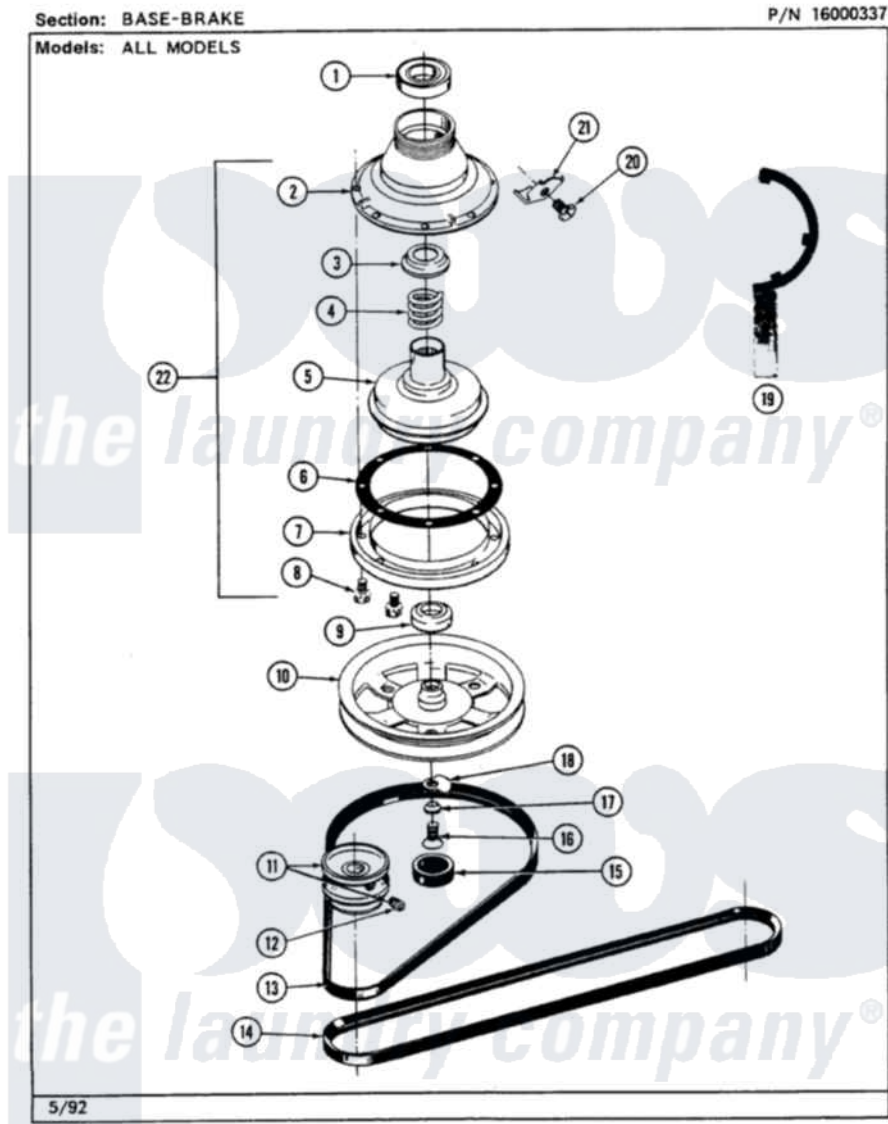

Maytag LSG7800AAW 02 - BASE/BRAKE

36

Maytag [Residential Maytag LSG7800AAW Stacked Washer and Dryer Parts](#) Parts Diagram 02 - BASE/BRAKE
Click on the part number to view part

Item	Original Part Number	Replaced By	Status	Part Description
1	Y200720	22003441		Bearing, Rear
2	211045	6-2011900		Brake Asse
3	211039	6-2011900		Brake Asse
4	211041	6-2011900		Brake Asse
5	201126	6-2011900		Brake Asse
6	211042	6-2011900		Brake Asse
7	211043	6-2011900		Brake Asse
8	211000			SCREW, BRAKE DRUM (HEX HEAD)
9	200835			Bearing, Brake Rotor
10	211059	6-2301530		Pulley
11	200816	6-2008160		Pulley- MO
12	Y053241			Set Screw, Motor Pulley
13	211125			V Belt, Drive Pulley
14	211124			Part Not Used
15	211038		Not Available	CAP, OIL RETAINER
16	211375	681582		Screw

17	211090	22003555	Washer, Stop Lug
18	211089		Lug, Stop Pulley
19	Y038315	038315	Tool
20	213326		Bolt, Sems Retaining Clip
21	213325		Clip, Retaining
22	201190	6-2011900	Brake Asse