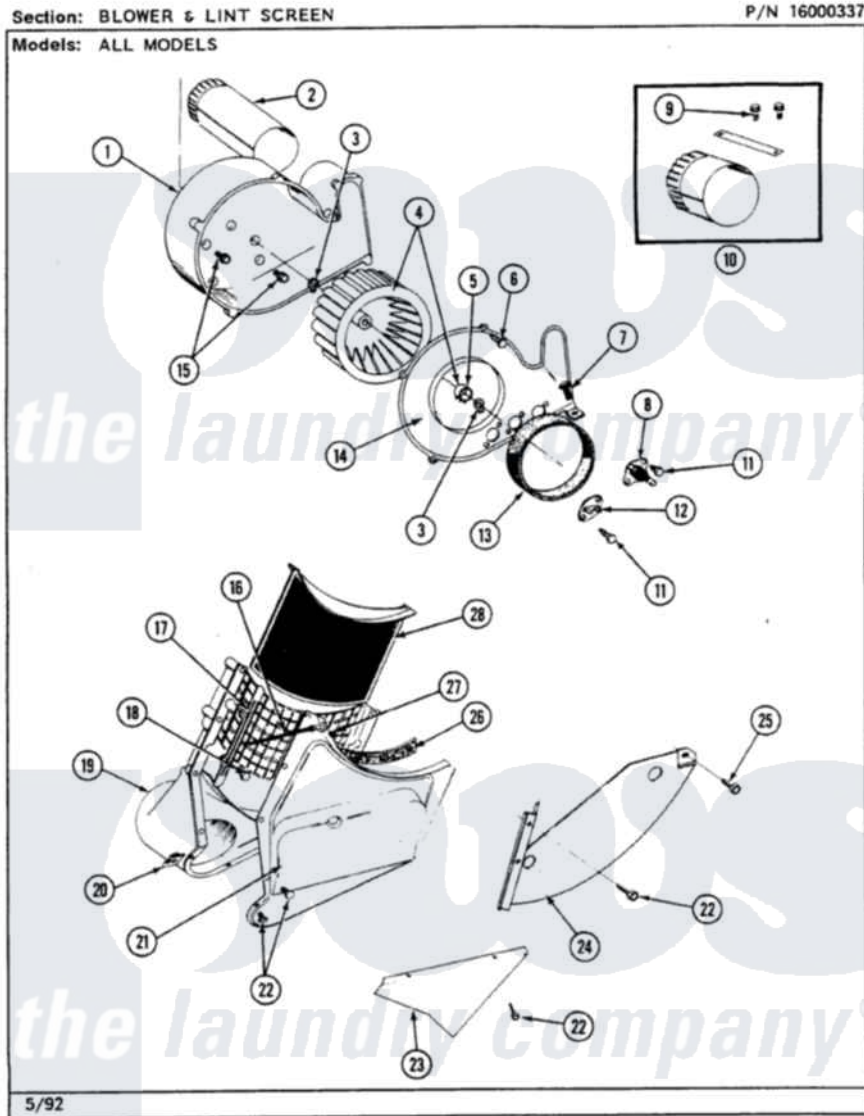

Maytag LSG7800AAW 03 - BLOWER & LINT SCREEN

16

Maytag Residential Maytag LSG7800AAW Stacked Washer and Dryer Parts Parts Diagram 03 - BLOWER & LINT SCREEN

Click on the part number to view part

Item	Original Part Number	Replaced By	Status	Part Description
1	Y312893			Housing, Blower
2	306637			Exhaust Duct Assembly
3	410233	9703438		Ring-Retr
4	Y303836			Blower Wheel Assembly And Clamp
5	312967			Clamp, Blower Housing
6	Y312961	W10116751		Screw
7	Y313561			Screw---NA
8	Y308036		Not Available	THERMOSTAT
9	Y310632	1163839		Screw
10	306643	8544761A		Exten-Exht
11	211294	90767		Screw, 8A X 3/8 HeX Washer Head Tapping
12	306604			Cut-Off, Thermal Part Not Used
13	Y312901			Seal, Housing Cover
14	314846			Cover, Blower Housing

15	Y310632	1163839	Screw
16	901220		Ground Wire
17	Y313795		Guide For Lint Screen
18	Y312961	W10116751	Screw
19	314801		Outlet Duct And Grid
20	315274	488660	Nut, Speed
21	314485		Outlet Duct And Grid
22	Y312961	W10116751	Screw
23	315239		Shield For Outlet Duct
24	315238		Shield
25	310207		Screw, No.6 X 1/4 Inch
26	Y313796		Lint Seal
27	310557		Washer
"	Y312961	W10116751	Screw
28	Y306666	33001003	Screen, Lint