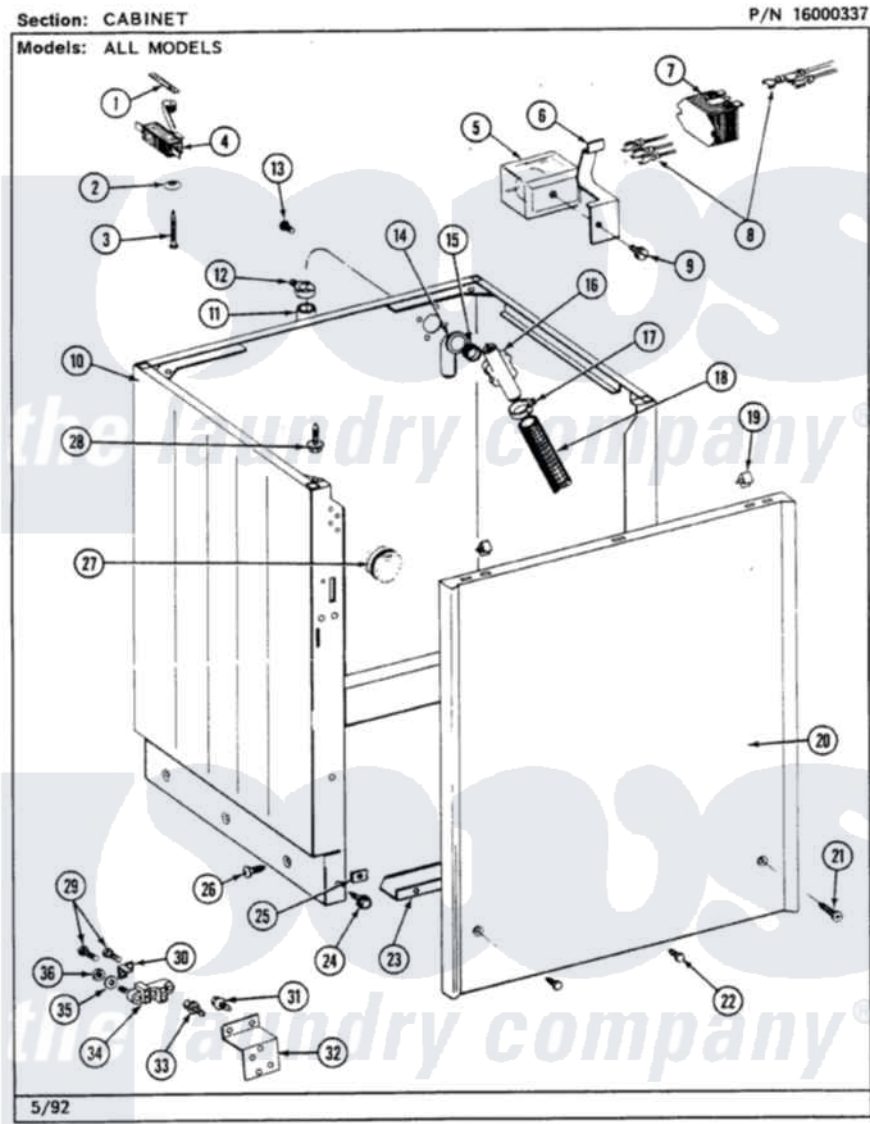

Maytag LSG7800AAW 04 - CABINET

24

Maytag Residential Maytag LSG7800AAW Stacked Washer and Dryer Parts Diagram 04 - CABINET
 Click on the part number to view part

Item	Original Part Number	Replaced By	Status	Part Description
1	210866			Nut, Twin Speed
2	211500			Washer, Bracket To Top Cover
3	213501			Screw, No.6-20 X 1-1/8 Inch
4	202476			Unbalance Switch
5	207797			Relay
6	215273			Clip, Spring Relay
7	207834	8566493		Power Relay
8	207784		Not Available	WIRE HARNESS
"	208213			Wire Harness
9	212949	22001866		Screw, Relay
10	207207		Not Available	CABINET WHT
11	216017			Hose, Drain
"	Y059149			(7/8" I.D. CARTON OF 50 FT.)
12	200908	285655		Clamp, Hose
13	Y014874			Screw, Idler Arm And Sleeve
14	Y216016	W10116738		Elbow

15	214765		Gasket, Siphon Break
16	206638		Siphon Break
17	202574	3367052	Clamp, Hose
18	215365	22001448	Hose, Pump
19	215711		Fastener, Spring
20	207205		Panel, Front
21	213123	22001496	Front Panel Fastener And Screw
22	211294	90767	Screw, 8A X 3/8 HeX Washer Head Tapping
23	213846		Guard, Belt
24	213122	27001200	Screw
25	213280	204439	Screw And Fstner Assembly
26	213007		Xfor Cabinet See Cabinet, Back
27	207787	12002304	Switch-WL
28	214354		Screw, Top Cover To Cabnt.
29	Y312209	W10001200	Screw
30	Y312184		Strap, Grounding
31	Y310632	1163839	Screw
32	Y312904		Bracket, Terminal Block
33	Y313561		Screw----NA
34	400008		Block, Terminal
35	Y311270		Washer, Terminal Block
36	311484	112432	Nut