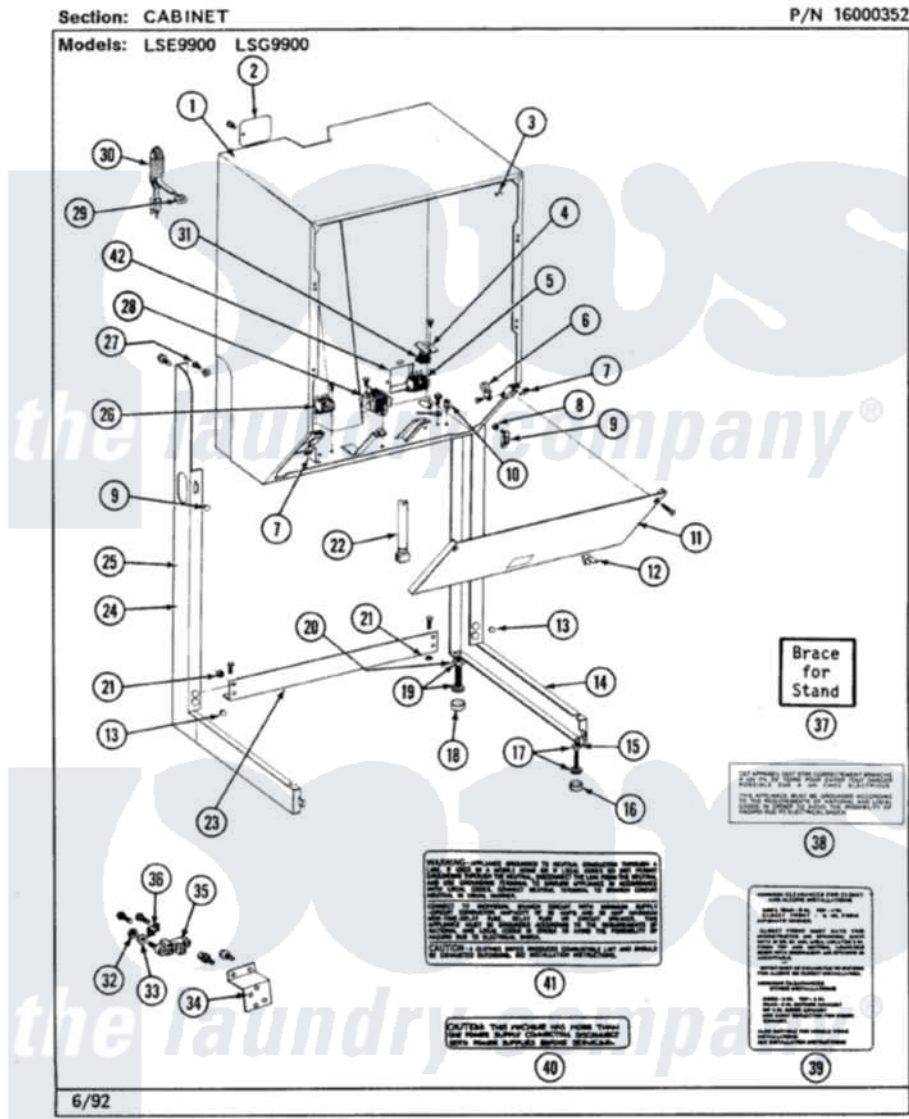

Maytag LSG7800AAW 05 - CABINET-DRYER

Maytag Residential Maytag LSG7800AAW Stacked Washer and Dryer Parts Parts Diagram 05 - CABINET-DRYER
 Click on the part number to view part

Item	Original Part Number	Replaced By	Status	Part Description
1	315270			Grommet
2	308044		Not Available	CORD, POWER
3	Y313561			Screw---NA
4	314470		Not Available	COVER, TERMINAL
5	308055			Cabinet
6	312548			Fastener-Access Panel To CA
7	215954			Screw
8	Y308033	7401P037-60		Block, Terminal
9	211168	W10139210		Screw, 8-18 X 5/16
10	314532		Not Available	MOUNTING BRACKET
11	215948		Not Available	GROMMET
12	315264	74006784		Clip, Harness
13	215075			Fastener, Control Panel To Console
14	Y310632	1163839		Screw
15	314489			Guide, Pin
				Delruit End Cap Note: Nut

16	214872		Pair Nut, End Cap Note. Nut, Lamp Holder
17	Y313262	W10116752	Retainer-
18	211252		Screw, Ground Wire
19	208213		Wire Harness
"	207784	Not Available	WIRE HARNESS
20	314477		Screw, Access Panel
21	306072	Not Available	ACCESS PANEL-WHITE
22	314482		Fastener, Spring
23	314498		Pad, Dryer Leg
24	306073	Not Available	LEG ASSM, (RT-WHT)
25	Y052740	62739	Nut, Lock
26	Y314137		Foot, Rubber
27	Y305086		Adjustable Leg And Nut
28	210684		Foot, Adjustable Leg
29	Y302699	22003428	Leg, Adjustable
30	Y052721		Nut, Terminal Block Plate
31	210385		Lock Nut For Adjustable Leg
32	314499	Not Available	BRACE
33	214354		Screw, Top Cover To Cabnt.
34	Y306110		Stand, Dryer
35	306074	Not Available	LEG ASSM, LEFT-WHITE
36	303846	22003781	Screw, Ground Strap
37	314663	214354	Screw, Top Cover To Cabnt.
38	305205	694419	Mini-Buzzer
39	211168	W10139210	Screw, 8-18 X 5/16
42	214519		LABEL, ELECTRICAL INSTR. PART NOT USED-GAS MODELS ONLY
43	314486	Not Available	LABEL
44	306128	Not Available	BRACE FOR STAND-ACCESSORY
45	215960	Not Available	STRAIN RELIEF
46	215953	Not Available	SCREW