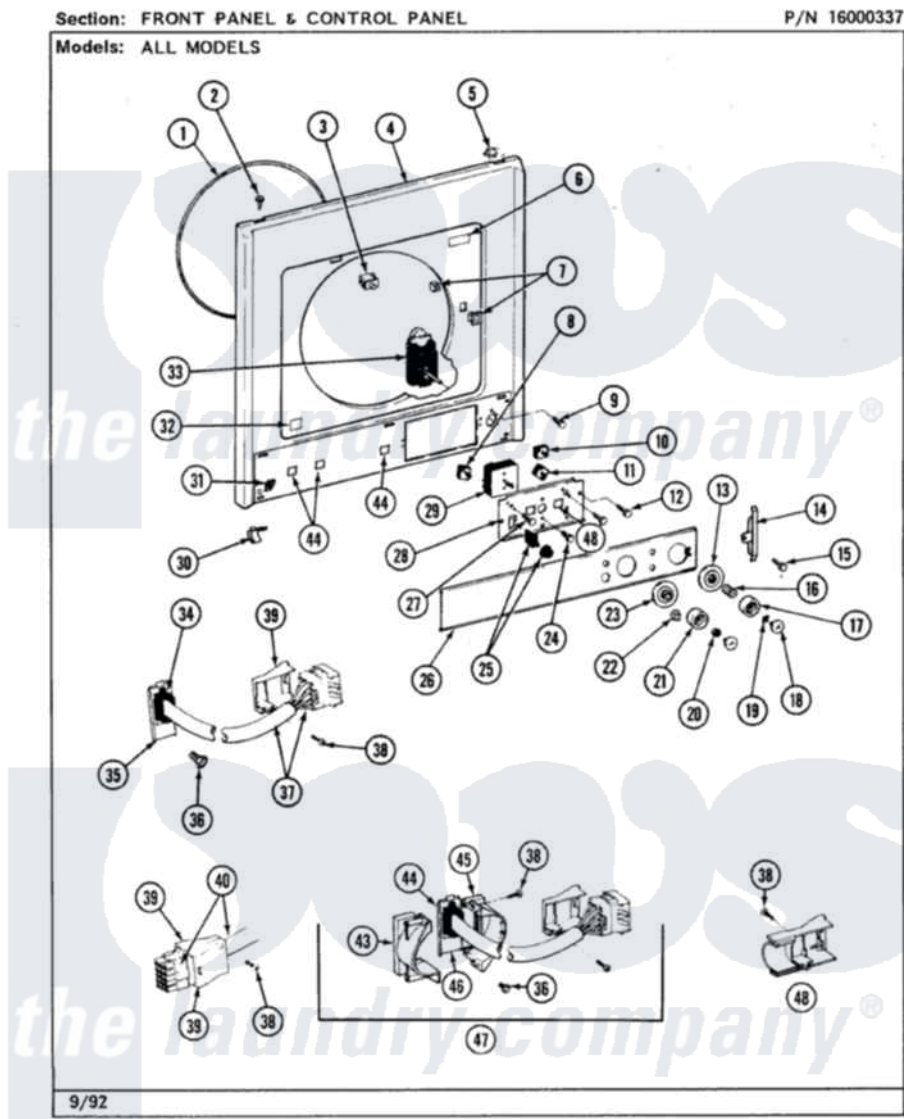

Maytag LSG7800AAW 09 - FRONT PANEL & CONTROL PANEL

5A

Maytag Residential Maytag LSG7800AAW Stacked Washer and Dryer Parts Parts Diagram 09 - FRONT PANEL & CONTROL PANEL

Click on the part number to view part

Item	Original Part Number	Replaced By	Status	Part Description
1	314286			Seal For Front Panel
2	212277			Screw, No.8 X 1/2 Inch
3	Y305753	W10169313		Switch-Dor
4	315261		Not Available	FRONT PANEL (WHITE)
5	Y310376			Clip, Door Switch Harness
6	Y313927			INSTRUCTION LABEL
7	306436			Door Latch Kit-W
8	308017			Switch, Dryer Temperature
9	213966	3400014		Screw
10	207782			Switch, Water Temperature
11	207800			Switch, Water Level
12	211294	90767		Screw, 8A X 3/8 HeX Washer Head Tapping
13	207794		Not Available	TIMER DIAL - WASHER
14	315267		Not Available	END CAP,CONTROL PANEL (BLK)

15	211000		SCREW, BRAKE DRUM (HEX HEAD)
16	211065		Spring, Index Wheel
17	215828		Knob, Timer
18	215821	Not Available	CAP, KNOB
19	211605		Bezel, Timer Dial
20	312273		Nut, Control Knob
21	315041		Knob, Timer
22	308035	Not Available	KNOB, ROTARY
23	308032		Timer Dial
24	215952		Screw
"	315317	488234	Screw 8-32 X 1/4
25	Y308025		Switch, Push To Start
26	308038	Not Available	CONTROL PANEL
27	215952		Screw
28	315237		Bracket For Switch And Timer
29	Y308022		Timer
"	Y308252		Timer
30	314482		Fastener, Spring
31	314748	488660	Nut, Speed
32	314486	Not Available	LABEL
33	207783		Timer
34	215948	Not Available	GROMMET
36	211168	W10139210	Screw, 8-18 X 5/16
37	207946	Not Available	WIRE HARNESS UPPER
"	308019	Not Available	WIRE HARNESS
38	215953	Not Available	SCREW
39	215960	Not Available	STRAIN RELIEF
40	208213		Wire Harness
"	207784	Not Available	WIRE HARNESS
41	315286		Bumper Large
42	315287		Bumper Small
45	Y216006	Not Available	SHIELD UPPER
46	216008	Not Available	BRACKET GROMMET
49	315287		Bumper Small