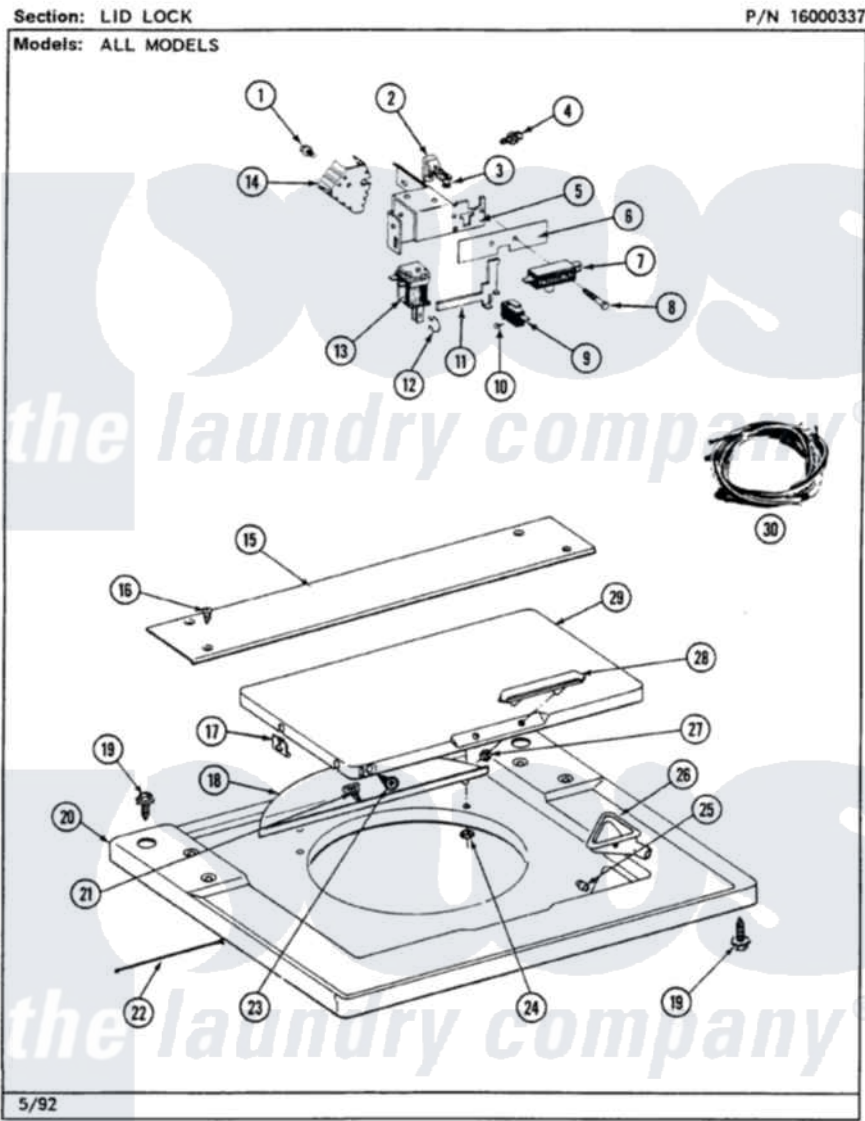

Maytag LSG7800AAW 11 - LID LOCK

22

Maytag Residential Maytag LSG7800AAW Stacked Washer and Dryer Parts Parts Diagram 11 - LID LOCK
Click on the part number to view part

Item	Original Part Number	Replaced By	Status	Part Description
1	810146		Not Available	SCREW
2	215378		Not Available	LID SWITCH LEVER
3	213648	98165		Screw
4	211000			SCREW, BRAKE DRUM (HEX HEAD)
5	215379		Not Available	BRACKET, LID SWITCH/LATCH
6	215270			Moisture Barrier
7	205415	279347		Switch-Lid
8	215943		Not Available	MOISTURE BARRIER
"	215381		Not Available	SCREW
9	207780			Switch, Lid Latch Assembly
10	912012	3400409		Screw
11	215268		Not Available	LID LATCH LEVER
12	215938		Not Available	SPRING FOR SOLENOID
13	207781		Not Available	SOLENOID, LID LATCH ASSY

14	215966		Heat Sink----NA
15	215245	Not Available	BRIDGE FOR TOP COVER NA
16	314664	212277	Screw, No.8 X 1/2 Inch
17	215253		Key Hole Glide
18	215246	Not Available	SPLASH SHIELD
19	214354		Screw, Top Cover To Cabnt.
20	207579	Not Available	TOP COVER (WHITE)
21	215254	Not Available	LATCH HOOK
22	215274	Not Available	TOP COVER RESTRAINT
23	910182	25-7809	Screw, No.6-20 1/2 Flthd Torx
"	211500		Washer, Bracket To Top Cover
24	215249		Palnut-Retainer
25	215247	Not Available	BUMPER FOR LID
26	215374	Not Available	GASKET FOR BLEACH CUP
"	215579	215580	Cup, Bleach
27	215551		Palnut
28	215550		Stud For Lid Handle
"	206667		Handle With Nuts
29	215251	Not Available	LID-WHITE
30	208213		Wire Harness
"	207784	Not Available	WIRE HARNESS