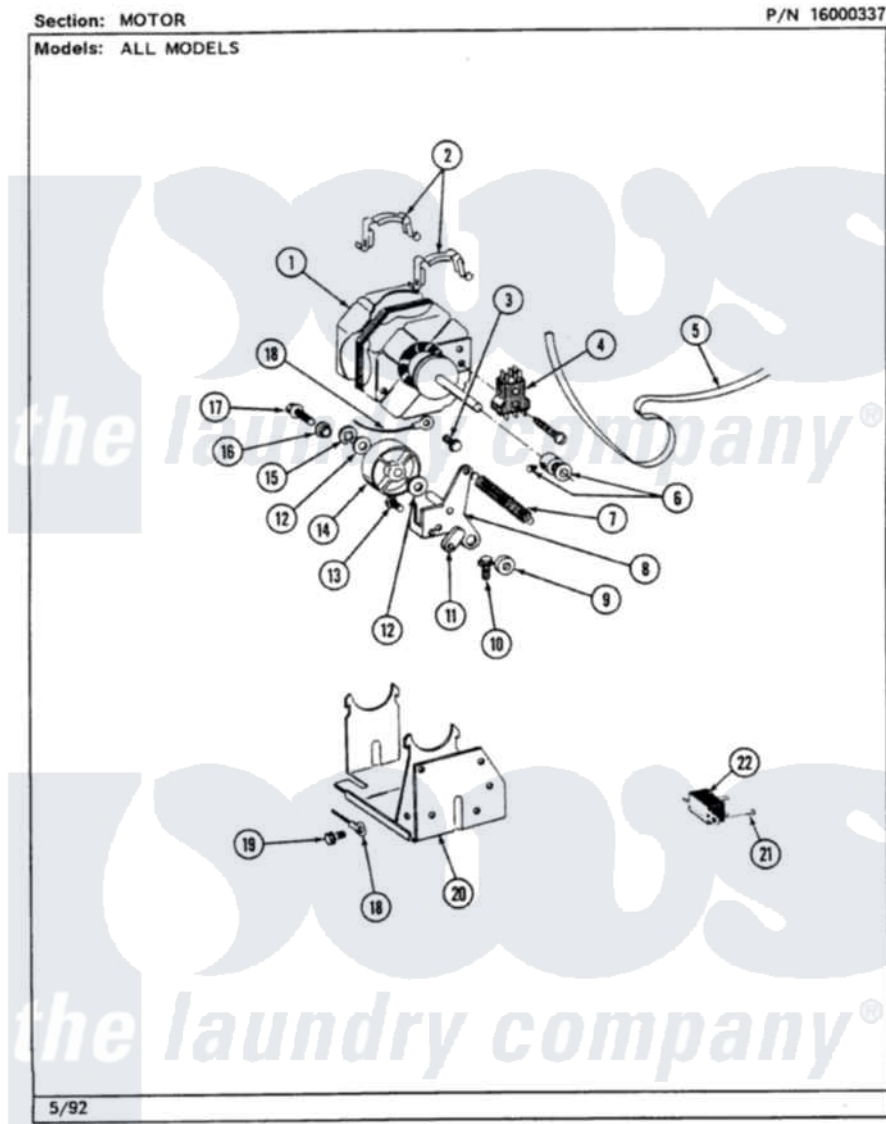

Maytag LSG7800AAW 12 - MOTOR

14

Maytag [Residential Maytag LSG7800AAW Stacked Washer and Dryer Parts](#) Parts Diagram 12 - MOTOR
Click on the part number to view part

Item	Original Part Number	Replaced By	Status	Part Description
1	306055	W10411000		Motor-Drve
2	Y015825			Clip, Motor To Motor Support
3	211294	90767		Screw, 8A X 3/8 HeX Washer Head Tapping
4	Y303877		Not Available	SWITCH, MOTOR EXTERNAL START No.303358-2, No.303358-4, 303358-7
"	306207		Not Available	(PROD. No.303358-8 & No.303358-9)
5	314774	Y312959		Poly "V" Belt For Tumbler
6	Y053241			Set Screw, Motor Pulley
"	306099			Motor Pulley With Set Screw
7	314473			Spring For Idler
8	Y303363	6-3033630		Idler Arm
9	314457			Spacer For Idler Arm
10	Y313561			Screw----NA
11	314456			Spacer
12	Y312527			Washer, Idler Shaft

13	Y312057	910624	Screw
14	Y303705	6-3037050	Pulley- ID
15	312958	354987	Ring, Retaining
16	Y312894	315772	Sleeve, Idler Arm
17	Y310842	8182296	Screw, Agitator
18	901220		Ground Wire
19	211294	90767	Screw, 8A X 3/8 HeX Washer Head Tapping
20	306054		Support, Motor
21	211168	W10139210	Screw, 8-18 X 5/16
22	305205	694419	Mini-Buzzer