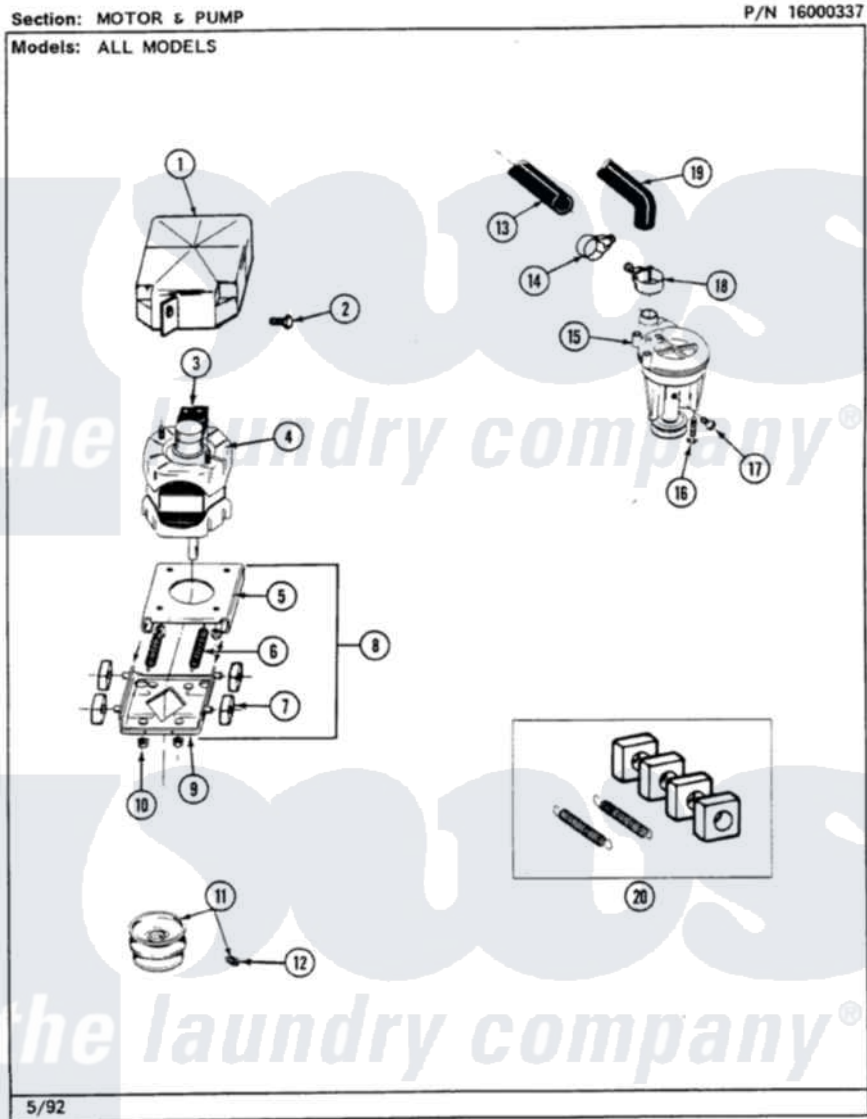

Maytag LSG7800AAW 13 - MOTOR & PUMP

38

Maytag Residential Maytag LSG7800AAW Stacked Washer and Dryer Parts Parts Diagram 13 - MOTOR & PUMP
Click on the part number to view part

Item	Original Part Number	Replaced By	Status	Part Description
1	215098			Shield, Motor
2	213121	3400111		Screw, 12-14 X 5/8
3	205133		Not Available	(PROD. IDNo. 2-1664-8 & 2-5463)
"	205132		Not Available	SWITCH, MOTOR EXTERNAL START No.201664-14,205463-4 & 201800-4
"	206505		Not Available	PROD. No.201664-15, & No.205463-3.
4	201805	12002351		Motor-Drive
5	214956			Motor Mount Assembly
6	202718			Springs, Tension
7	204998	205000		Roller And Spring Kit 4+Spr
8	205999			Motor Mount Assembly
9	205908			Motor Mount Assembly
10	Y311426	3400029		Nut, Adapter Plate
11	200816	6-2008160		Pulley- MO
12	Y053241			Set Screw, Motor Pulley

13	215365	22001448	Hose, Pump
14	200461	285655	Clamp, Hose
15	202203	6-2022030	Pump As Pa
16	211880		Screw, HeX Head No.10 X 1/2 Inc
17	Y015408	22003235	Screw, Bearing Insert
18	202574	3367052	Clamp, Hose
19	213045		Hose, Outer Tub Part Not Used
20	205000		Roller And Spring Kit 4+Spr