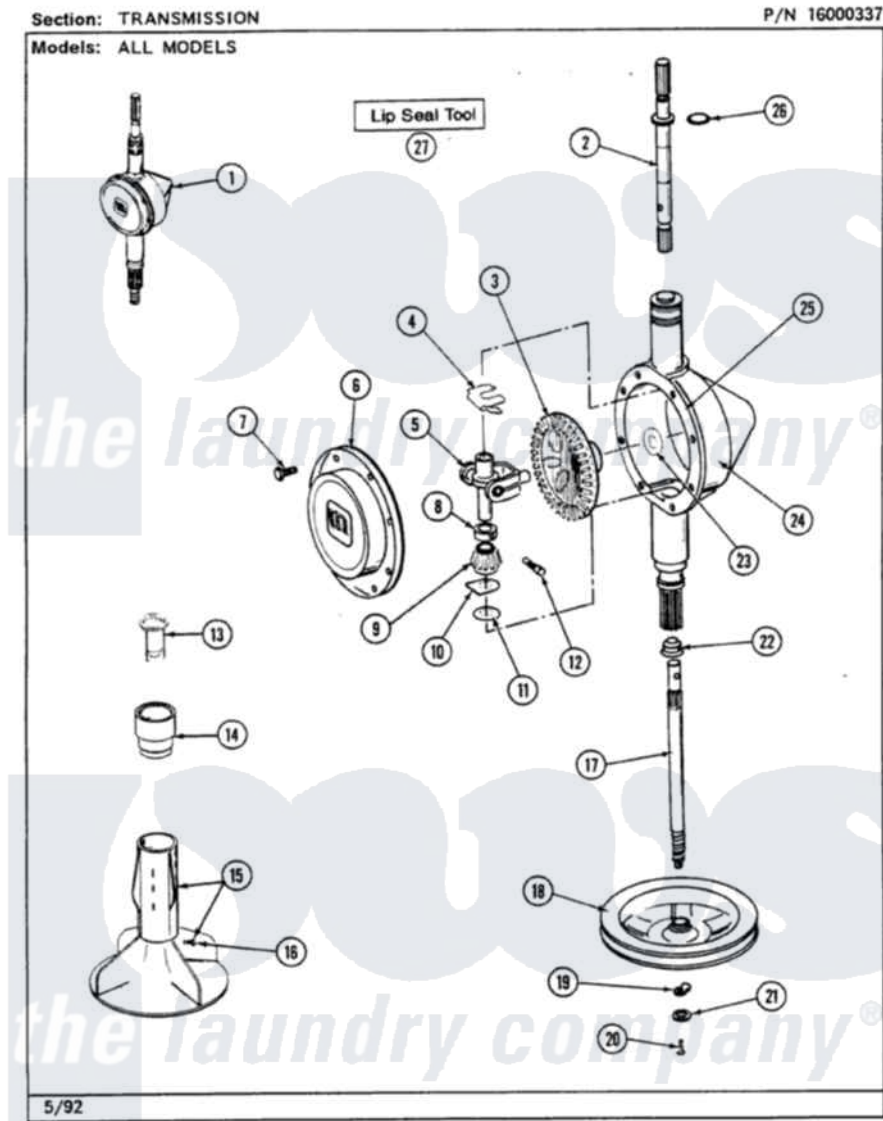

Maytag LSG7800AAW 14 - TRANSMISSION

32

Maytag Residential Maytag LSG7800AAW Stacked Washer and Dryer Parts Parts Diagram 14 - TRANSMISSION
 Click on the part number to view part

Item	Original Part Number	Replaced By	Status	Part Description
1	206707	6-2097750		Trans Dee
2	207153	6-2097820		Kit- Shaft
3	206713	6-2067130		Gear- Beve
4	215581			Spring, Agitator Shaft
5	206685	6-2066850		Yoke
6	206628			Cover, Transmission
7	215417		Not Available	SCREW, TRANSMISSION COVER
8	215415		Not Available	COLLAR, LOWER
9	215401	W10221114		Pinion
10	215395			Plate, Clutch
11	211483	6-2114830		Washer- SP
12	Y206629			Pin, Collar
13	215733			Dispensing Cup
14	215721			Dispensing Cap
15	207538			Agitator W/Lock Screw
				SCREW & WASHER FOR

16	206478	Not Available	SCREW & WASHER FOR AGITATOR
17	215410	12001450	Ctr Shaft W/Collar Andkeeper-Dp
18	211059	6-2301530	Pulley
19	211089		Lug, Stop Pulley
20	211375	681582	Screw
21	211090	22003555	Washer, Stop Lug
22	206602	207843	Lip Seal Repair Kit
23	215394		Washer, Bevel Gear
24	206624	6-2097750	Trans Dee
25	Y058700	675652	Adhesive
26	210690		Seal, Rubber
27	038228	20000021	Lip Seal Tool Kit