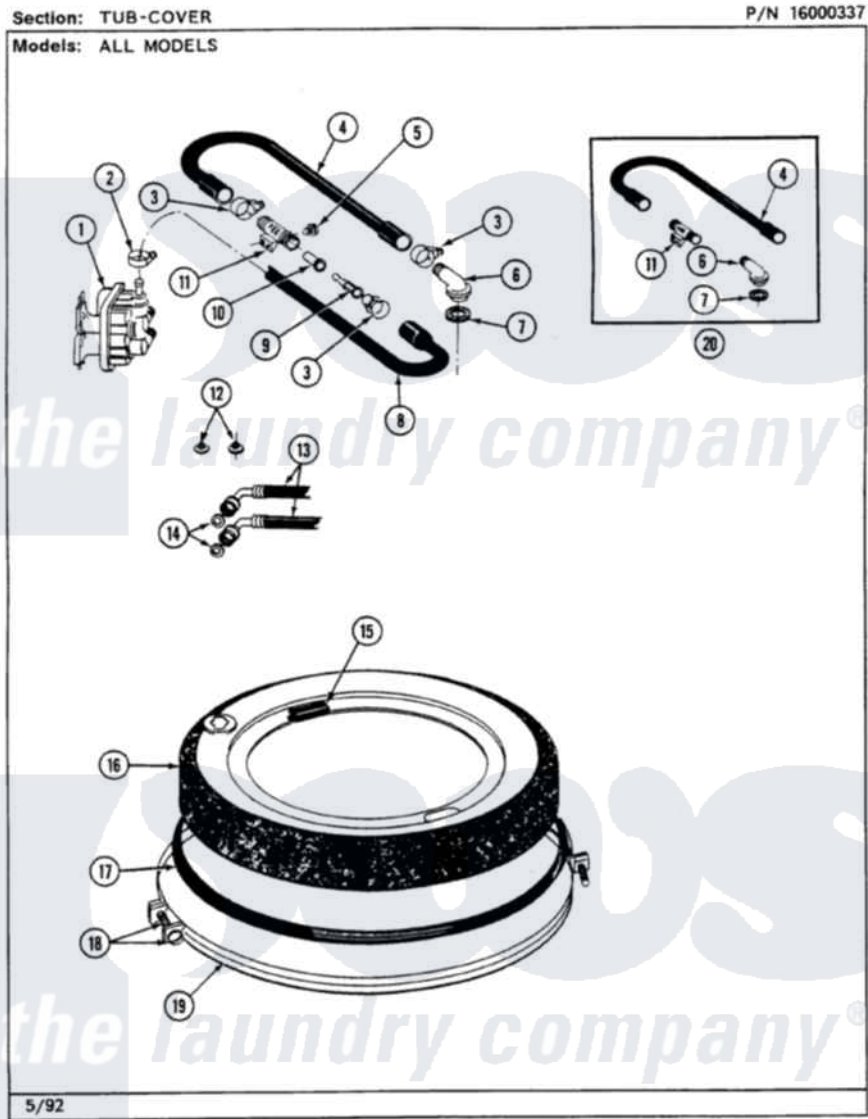

Maytag LSG7800AAW 15 - TUB COVER

28

Maytag Residential Maytag LSG7800AAW Stacked Washer and Dryer Parts Parts Diagram 15 - TUB COVER
Click on the part number to view part

Item	Original Part Number	Replaced By	Status	Part Description
1	205613			Water Valve
2	201575			Clamp, Hose
3	202515	596669		Clamp, Manifold
4	Y215234			Hose, Injector Fill
5	Y310632	1163839		Screw
6	215235			Tube, Injector
7	215233			Seal For Injector Tube
8	213013			Hose, Injector
9	213015			Nozzle, Injector
10	213016	216201		Nozzle
11	213057	22213057		Sleeve- In
12	200961	12001413		Strainer And Washer Kit
13	200672	76314		Hose, Inlet 6 Ft. Hose With Elbow
14	Y013783			Washer, Inlet Hose
15	215232			Bumper, Unbalance
16	207775			Tub Cover Assembly

17	211232		Seal, Tub Cover
18	205529		Nut And Bolt Kit For Tub Clam
19	200846		Clamp - Tub Cover
20	206531	W1027660Z	Hose