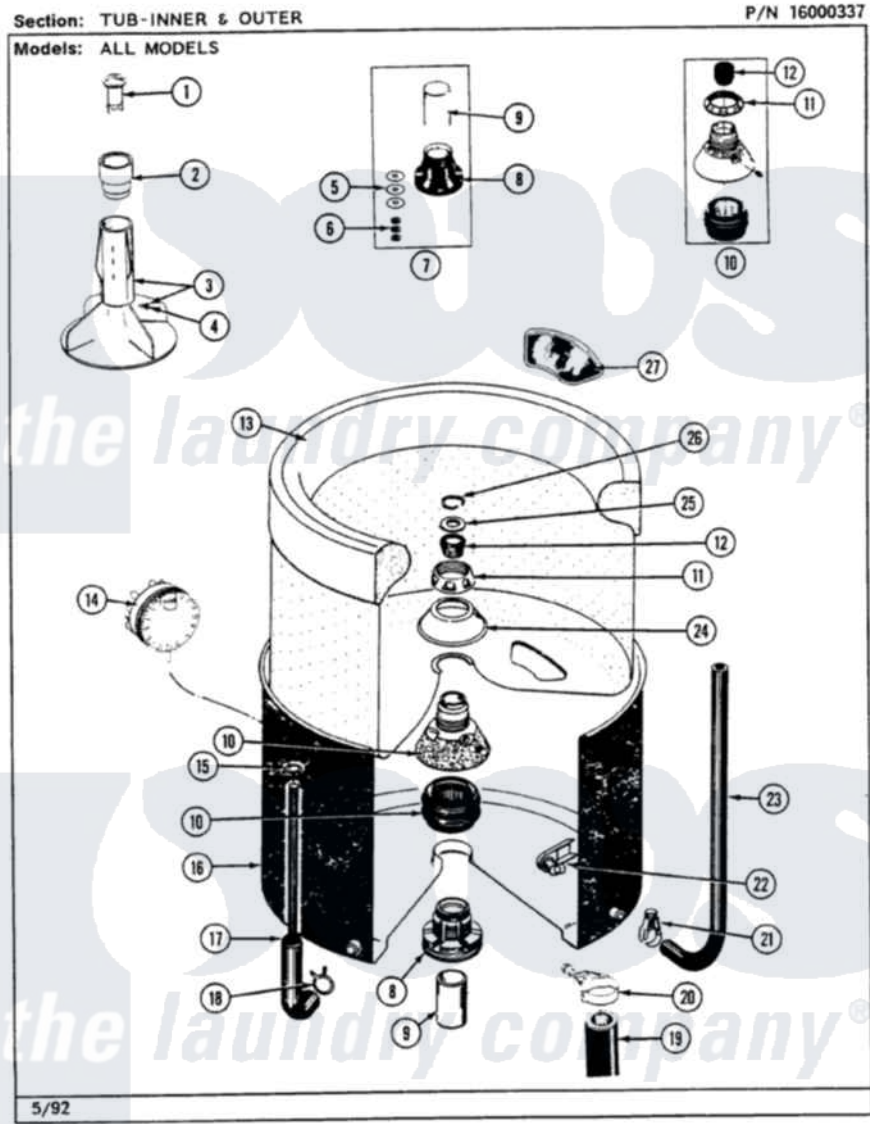

Maytag LSG7800AAW 16 - TUB-INNER & OUTER

30

Maytag Residential Maytag LSG7800AAW Stacked Washer and Dryer Parts Parts Diagram 16 - TUB-INNER & OUTER
Click on the part number to view part

Item	Original Part Number	Replaced By	Status	Part Description
1	215733			Dispensing Cup
2	215721			Dispensing Cap
3	207538			Agitator W/Lock Screw
4	206478		Not Available	SCREW & WASHER FOR AGITATOR
5	211100			Washer, Outer Tub
6	Y054867			Washer, Lock
7	204013	6-2040130		Tub Bearin
8	200824	6-2040130		Tub Bearin
9	211130			Bearing Liner, Tub Bearing
10	204012	6-2095720		Mounting S
11	211047	6-2110472		Nut- Clamp
12	Y0A4298	6-0A57420		Seal- Agitator
13	207830		Not Available	INNER TUB W/PLUG
14	207787	12002304		Switch-WL
15	410296	596669		Clamp, Manifold
16	206405			Outer Tub

17	215258	22001616	Tube, Air
18	211641		Clamp, 1-1/16"
19	213045		Hose, Outer Tub Part Not Used
20	200900	616099	Clamp
21	205161	489503	Clamp
22	214434		Spout, Deflector
23	214495		Tube, Inlet To Tub
24	211210		Washer, Clamping Nut
25	Y015666		Washer, Retaining -
26	Y015667		Retaining Ring
27	207219		Filter, Self-Cleaning