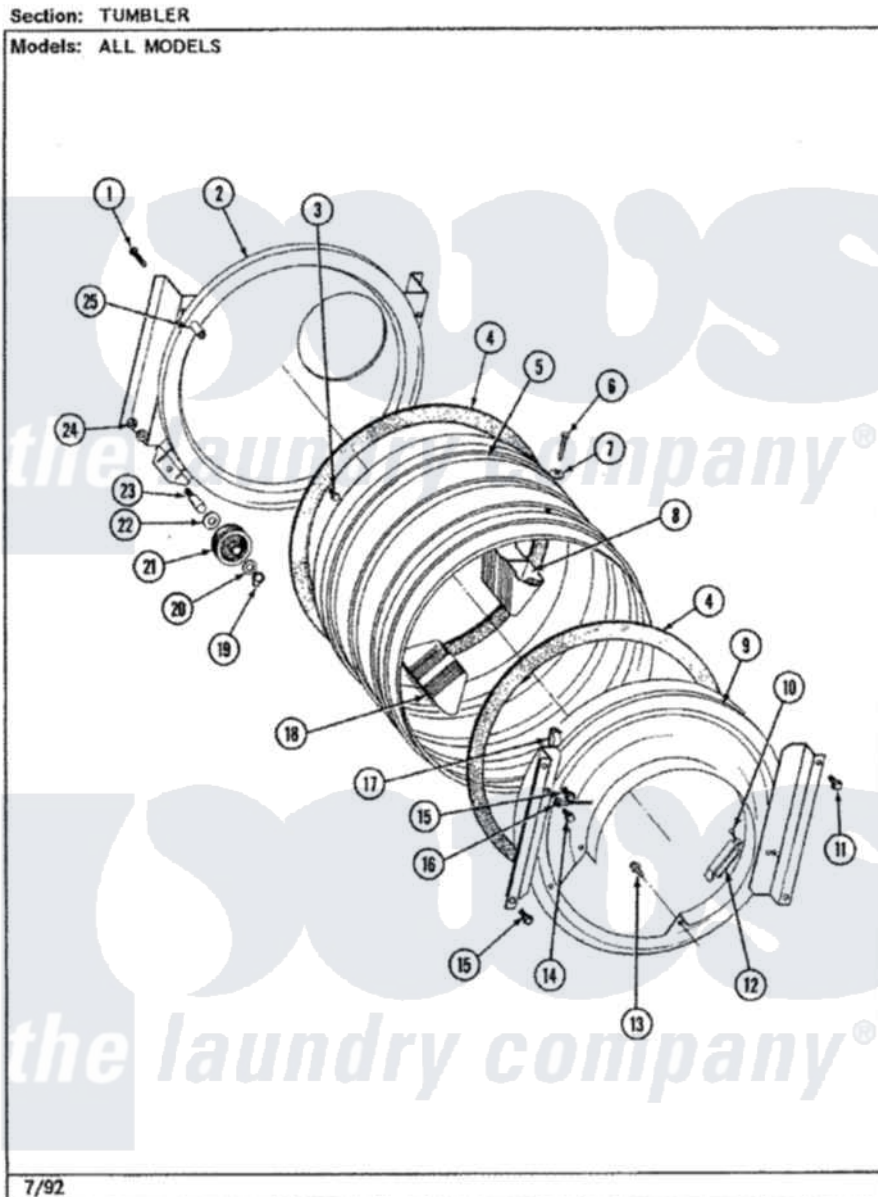

Maytag LSG7800AAW 17 - TUMBLER

Maytag Residential Maytag LSG7800AAW Stacked Washer and Dryer Parts Parts Diagram 17 - TUMBLER
Click on the part number to view part

Item	Original Part Number	Replaced By	Status	Part Description
1	313764		Not Available	SCREW
2	Y306660	33001106		Back, Tumbler
3	211294	90767		Screw, 8A X 3/8 HeX Washer Head Tapping
4	314820			Seal, Tumbler
5	Y306664	33001177		Tumbler
6	Y310759			Screw, Tumbler Baffles
7	314158			Washer, Baffle To Tumbler
8	314807		Not Available	TUMBLER BAFFLE - TALL
9	306670		Not Available	TUMBLER FRONT----NA
10	210720			Rivet, Bearing To Tumbler Frmt
11	Y313561			Screw----NA
12	306508			Tumbler Bearing Kit ---W
13	Y314110	33002917		Screw, No.10-16
14	211294	90767		Screw, 8A X 3/8 HeX Washer Head Tapping
15	310362		Not Available	SCREW-TUMBLER FRONT TO

15	310302	Not Available	CABINET
16	901220		Ground Wire
17	Y310376		Clip, Door Switch Harness
18	314806	Not Available	TUMBLER BAFFLE - SHORT
19	410233	9703438	Ring-Retr
20	312535		Washer, Vault Mounting Brk.
21	Y303373	12001541	Drum Roller/Washer Assembly--W
22	Y313347	312535	Washer, Vault Mounting Brk.
23	Y312948	6-3129480	Shaft- Tumbler
24	312538	33001443	Nut, Hex
25	313915	31-3915	Tech Sheet