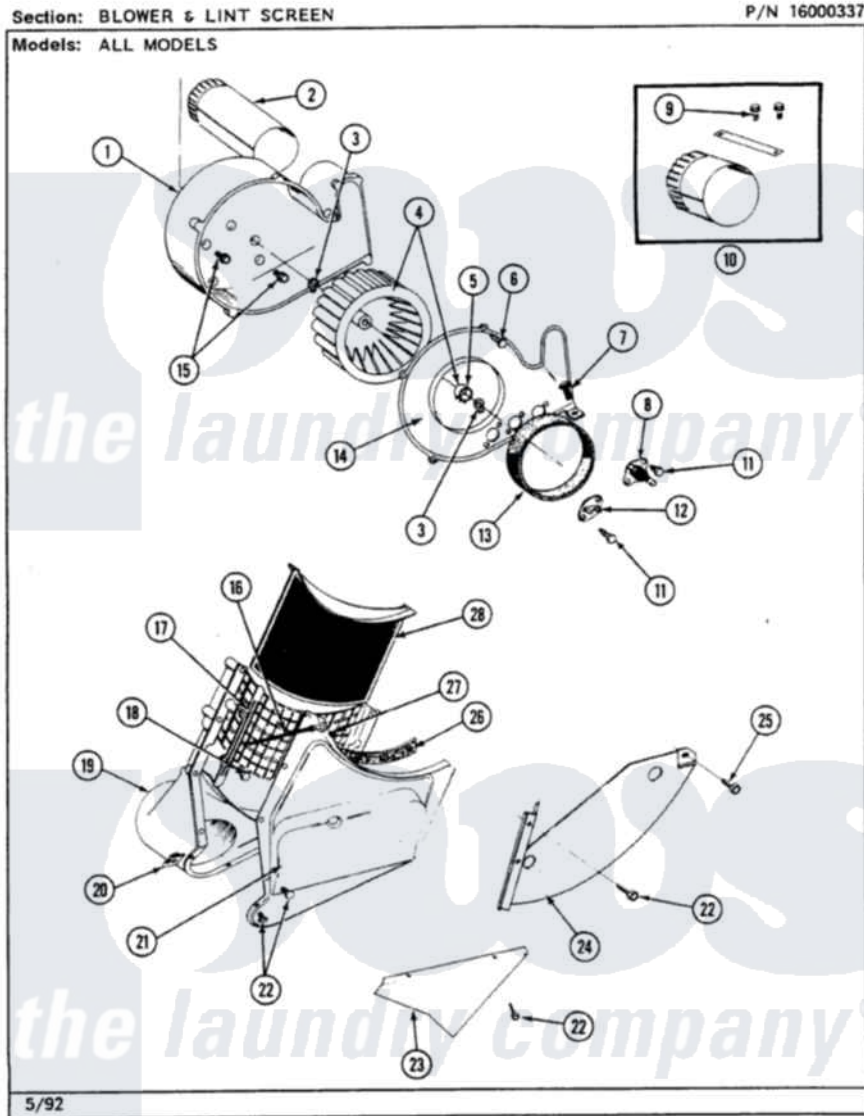

Maytag LSG7800ABL 03 - BLOWER & LINT SCREEN (LSG7800ABx)

16

Maytag Residential Maytag LSG7800ABL Stacked Washer and Dryer Parts Parts Diagram 03 - BLOWER & LINT SCREEN (LSG7800ABx)

[Click on the part number to view part](#)

Item	Original Part Number	Replaced By	Status	Part Description
1	Y312893			Housing, Blower
2	306637			Exhaust Duct Assembly
3	410233	9703438		Ring-Retr
4	Y303836			Blower Wheel Assembly And Clamp
5	312967			Clamp, Blower Housing
6	Y312961	W10116751		Screw
7	Y313561			Screw---NA
8	Y308036		Not Available	THERMOSTAT
9	Y310632	1163839		Screw
10	306643	8544761A		Exten-Exht
11	211294	90767		Screw, 8A X 3/8 HeX Washer Head Tapping
12	306604			Cut-Off, Thermal Part Not Used
13	Y312901			Seal, Housing Cover
14	314846			Cover, Blower Housing