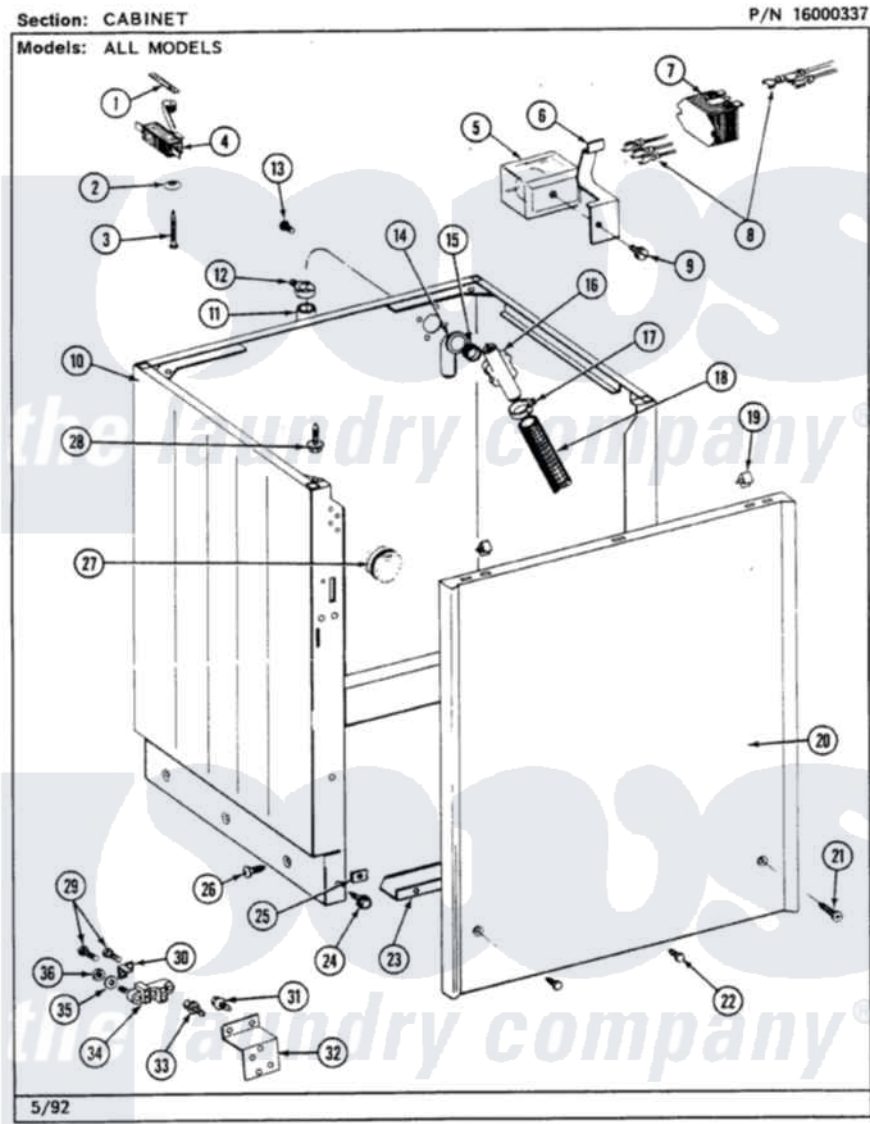

# Maytag LSG7800ABL 04 - CABINET (LSG7800ABx)

24

Maytag Residential Maytag LSG7800ABL Stacked Washer and Dryer Parts Parts Diagram 04 - CABINET (LSG7800ABx)

[Click on the part number to view part](#)

Item	Original Part Number	Replaced By	Status	Part Description
1	<a href="#">210866</a>			Nut, Twin Speed
2	<a href="#">211500</a>			Washer, Bracket To Top Cover
3	<a href="#">213501</a>			Screw, No.6-20 X 1-1/8 Inch
4	<a href="#">202476</a>			Unbalance Switch
5	<a href="#">207797</a>			Relay
6	<a href="#">215273</a>			Clip, Spring Relay
7	207834	<a href="#">8566493</a>		Power Relay
8	208212		Not Available	WIRE HARNESS (CANADA)
9	212949	<a href="#">22001866</a>		Screw, Relay
10	207207L		Not Available	CABINET ALM---NA
11	<a href="#">216017</a>			Hose, Drain
12	200908	<a href="#">285655</a>		Clamp, Hose
13	<a href="#">Y014874</a>			Screw, Idler Arm And Sleeve
14	Y216016	<a href="#">W10116738</a>		Elbow
15	<a href="#">214765</a>			Gasket, Siphon Break
16	<a href="#">206638</a>			Siphon Break

17	202574	<a href="#">3367052</a>	Clamp, Hose
18	215365	<a href="#">22001448</a>	Hose, Pump
19	<a href="#">215711</a>		Fastener, Spring
20	207205L	<a href="#">22002651</a>	Panel, Front
21	213123	<a href="#">22001496</a>	Front Panel Fastener And Screw
22	211294	<a href="#">90767</a>	Screw, 8A X 3/8 HeX Washer Head Tapping
23	<a href="#">213846</a>		Guard, Belt
24	213122	<a href="#">27001200</a>	Screw
25	213280	<a href="#">204439</a>	Screw And Fstner Assembly
26	<a href="#">213007</a>		Xfor Cabinet See Cabinet, Back
27	207787	<a href="#">12002304</a>	Switch-WL
28	<a href="#">214354</a>		Screw, Top Cover To Cabnt.