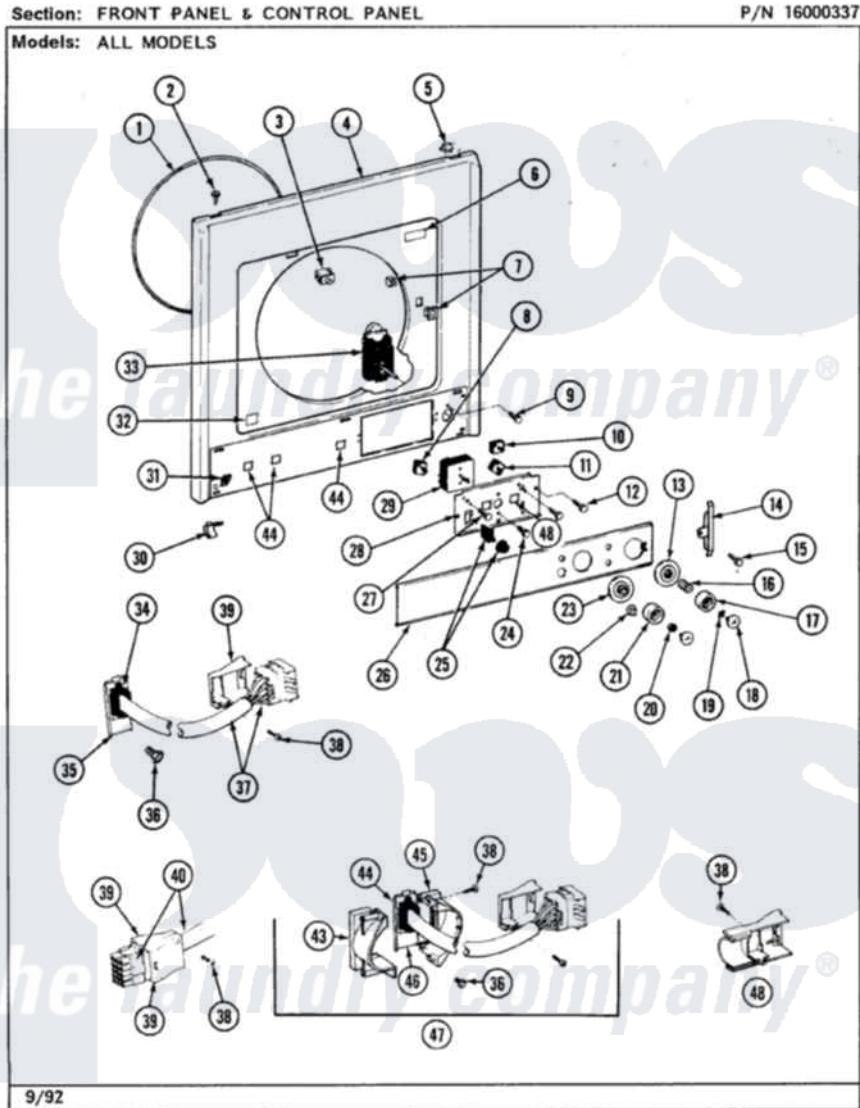

Maytag LSG7800ABL 07 - FRONT PANEL & CONTROL PANEL
(LSG7800ABx)

5A

Maytag Residential Maytag LSG7800ABL Stacked Washer and Dryer Parts Parts Diagram 07 - FRONT PANEL & CONTROL PANEL (LSG7800ABx)
Click on the part number to view part

Item	Original Part Number	Replaced By	Status	Part Description
1	314286			Seal For Front Panel
2	212277			Screw, No.8 X 1/2 Inch
3	Y305753	W10169313		Switch-Dor
4	315261L		Not Available	FRONT PANEL (ALMOND)
5	Y310376			Clip, Door Switch Harness
6	Y313927			INSTRUCTION LABEL
7	306436			Door Latch Kit-W
8	308017			Switch, Dryer Temperature
9	213966	3400014		Screw
10	207782			Switch, Water Temperature
11	207800			Switch, Water Level
12	211294	90767		Screw, 8A X 3/8 HeX Washer Head Tapping
13	207794		Not Available	TIMER DIAL - WASHER
14	315267		Not Available	END CAP,CONTROL PANEL

14	310207	Not Available	(BLK)
15	211000		SCREW, BRAKE DRUM (HEX HEAD)
16	211065		Spring, Index Wheel
17	215828		Knob, Timer
18	215821	Not Available	CAP, KNOB
19	211605		Bezel, Timer Dial
20	312273		Nut, Control Knob
21	315041		Knob, Timer
22	308035	Not Available	KNOB, ROTARY
23	308032		Timer Dial
24	315317	488234	Screw 8-32 X 1/4
25	Y308025		Switch, Push To Start
26	308038	Not Available	CONTROL PANEL
27	215952		Screw
28	315237		Bracket For Switch And Timer
29	Y308252		Timer
30	314482		Fastener, Spring
31	314748	488660	Nut, Speed
32	314486	Not Available	LABEL
33	207783		Timer
36	211168	W10139210	Screw, 8-18 X 5/16
38	215953	Not Available	SCREW
39	215960	Not Available	STRAIN RELIEF
40	208212	Not Available	WIRE HARNESS (CANADA)
41	315286		Bumper Large
42	315287		Bumper Small
43	Y216007	Not Available	SHIELD LOWER
44	216002	Not Available	GROMMET
45	Y216006	Not Available	SHIELD UPPER
46	216008	Not Available	BRACKET GROMMET
47	208300	Y03000113	Spray Arm
"	308019	Not Available	WIRE HARNESS
49	315287		Bumper Small