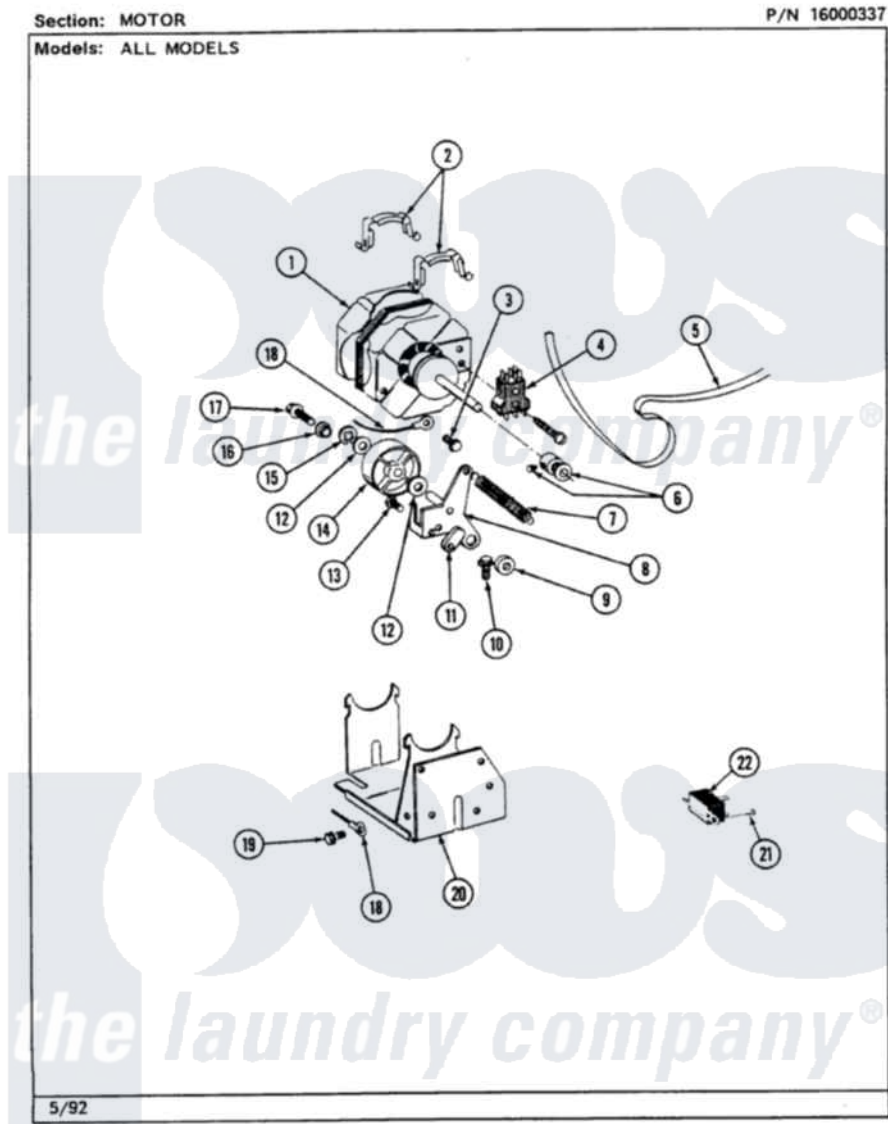

# Maytag LSG7800ABL 11 - MOTOR (LSG7800ABx)

14

Maytag [Residential Maytag LSG7800ABL Stacked Washer and Dryer Parts](#) Parts Diagram 11 - MOTOR (LSG7800ABx)  
Click on the part number to view part

Item	Original Part Number	Replaced By	Status	Part Description
1	306055	<a href="#">W10411000</a>		Motor-Drve
2	<a href="#">Y015825</a>			Clip, Motor To Motor Support
3	211294	<a href="#">90767</a>		Screw, 8A X 3/8 HeX Washer Head Tapping
4	Y303877		Not Available	SWITCH, MOTOR EXTERNAL START No.303358-2, No.303358-4, 303358-7
"	306207		Not Available	(PROD. No.303358-8 & No.303358-9)
5	314774	<a href="#">Y312959</a>		Poly "V" Belt For Tumbler
6	<a href="#">Y053241</a>			Set Screw, Motor Pulley
"	<a href="#">306099</a>			Motor Pulley With Set Screw
7	<a href="#">314473</a>			Spring For Idler
8	Y303363	<a href="#">6-3033630</a>		Idler Arm
9	<a href="#">314457</a>			Spacer For Idler Arm
10	<a href="#">Y313561</a>			Screw----NA
11	<a href="#">314456</a>			Spacer
12	<a href="#">Y312527</a>			Washer, Idler Shaft

13	Y312057	<a href="#">910624</a>	Screw
14	Y303705	<a href="#">6-3037050</a>	Pulley- ID
15	312958	<a href="#">354987</a>	Ring, Retaining
16	Y312894	<a href="#">315772</a>	Sleeve, Idler Arm
17	Y310842	<a href="#">8182296</a>	Screw, Agitator
18	<a href="#">901220</a>		Ground Wire
19	211294	<a href="#">90767</a>	Screw, 8A X 3/8 HeX Washer Head Tapping
20	<a href="#">306054</a>		Support, Motor
21	211168	<a href="#">W10139210</a>	Screw, 8-18 X 5/16
22	305205	<a href="#">694419</a>	Mini-Buzzer