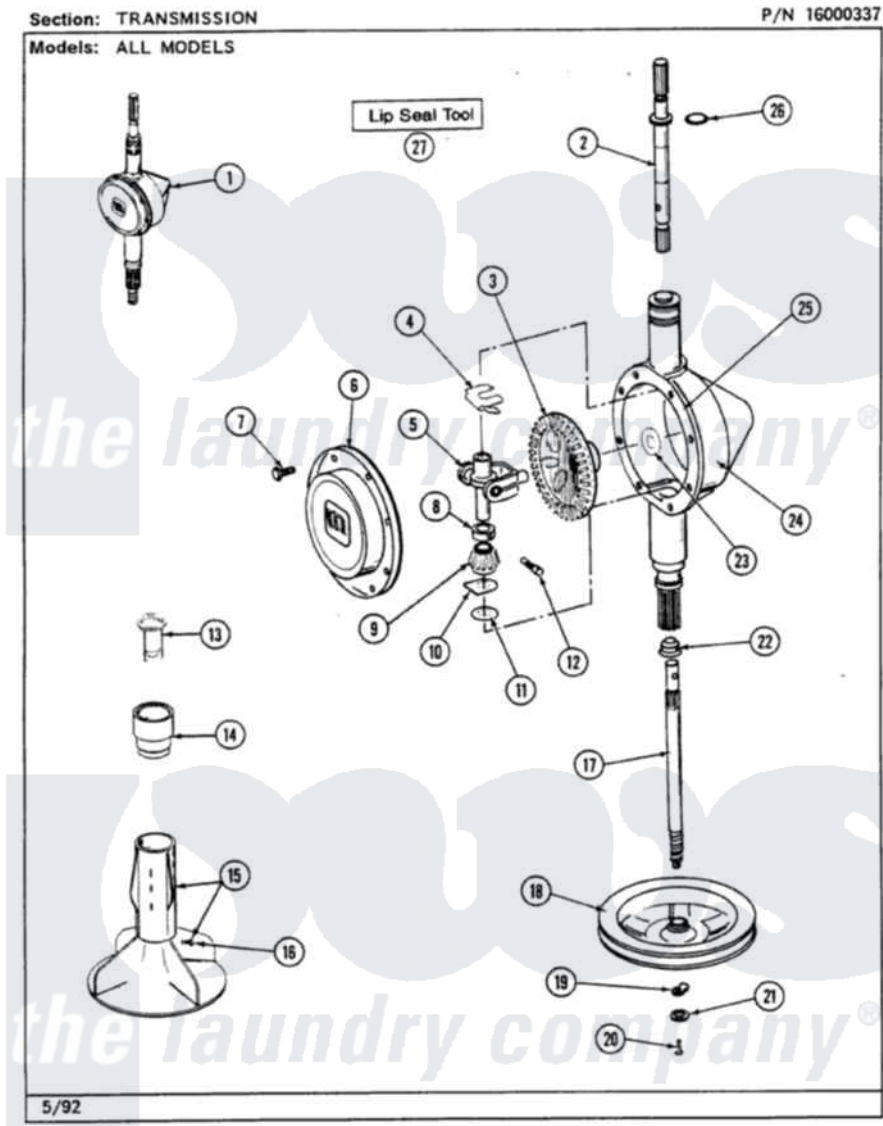

Maytag LSG7800ABL 12 - TRANSMISSION (LSG7800ABx)

32

Maytag Residential Maytag LSG7800ABL Stacked Washer and Dryer Parts Parts Diagram 12 - TRANSMISSION (LSG7800ABx)

Click on the part number to view part

Item	Original Part Number	Replaced By	Status	Part Description
1	206707	6-2097750		Trans Dee
2	207153	6-2097820		Kit- Shaft
3	206713	6-2067130		Gear- Beve
4	215581			Spring, Agitator Shaft
5	206685	6-2066850		Yoke
6	206628			Cover, Transmission
7	215417		Not Available	SCREW, TRANSMISSION COVER
8	215415		Not Available	COLLAR, LOWER
9	215401	W10221114		Pinion
10	215395			Plate, Clutch
11	211483	6-2114830		Washer- SP
12	Y206629			Pin, Collar
13	215733			Dispensing Cup
14	215721			Dispensing Cap
15	207538			Agitator W/Lock Screw

16	206478	Not Available	SCREW & WASHER FOR AGITATOR
17	215410	12001450	Ctr Shaft W/Collar Andkeeper-Dp
18	211059	6-2301530	Pulley
19	211089		Lug, Stop Pulley
20	211375	681582	Screw
21	211090	22003555	Washer, Stop Lug
22	206602	207843	Lip Seal Repair Kit
23	215394		Washer, Bevel Gear
24	206624	6-2097750	Trans Dee
25	Y058700	675652	Adhesive
26	210690		Seal, Rubber
27	038228	20000021	Lip Seal Tool Kit