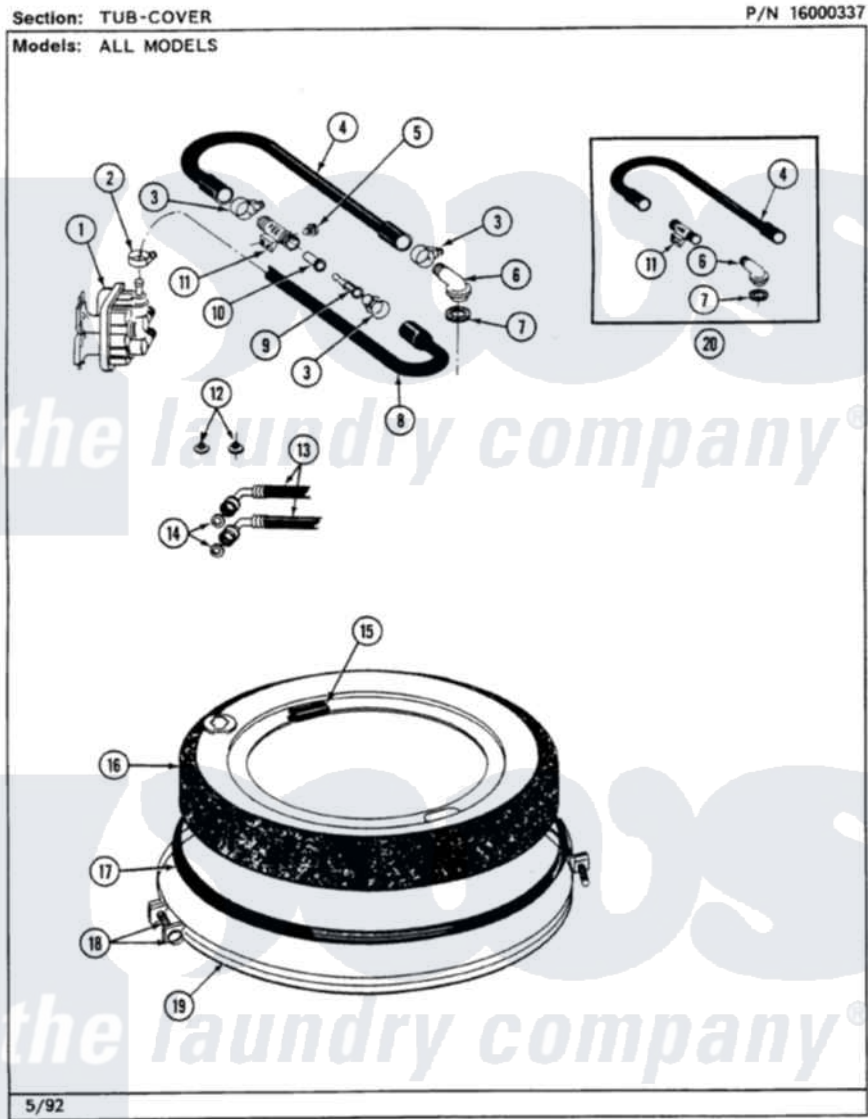

# Maytag LSG7800ABL 13 - TUB COVER (LSG7800ABx)

28

Maytag Residential Maytag LSG7800ABL Stacked Washer and Dryer Parts Parts Diagram 13 - TUB COVER (LSG7800ABx)

[Click on the part number to view part](#)

Item	Original Part Number	Replaced By	Status	Part Description
1	<a href="#">205613</a>			Water Valve
2	<a href="#">201575</a>			Clamp, Hose
3	202515	<a href="#">596669</a>		Clamp, Manifold
4	<a href="#">Y215234</a>			Hose, Injector Fill
5	Y310632	<a href="#">1163839</a>		Screw
6	<a href="#">215235</a>			Tube, Injector
7	<a href="#">215233</a>			Seal For Injector Tube
8	<a href="#">213013</a>			Hose, Injector
9	<a href="#">213015</a>			Nozzle, Injector
10	213016	<a href="#">216201</a>		Nozzle
11	213057	<a href="#">22213057</a>		Sleeve- In
12	200961	<a href="#">12001413</a>		Strainer And Washer Kit
13	200672	<a href="#">76314</a>		Hose, Inlet 6 Ft. Hose With Elbow
14	<a href="#">Y013783</a>			Washer, Inlet Hose
15	<a href="#">215232</a>			Bumper, Unbalance

16	<a href="#">207775</a>		Tub Cover Assembly
17	<a href="#">211232</a>		Seal, Tub Cover
18	<a href="#">205529</a>		Nut And Bolt Kit For Tub Clam
19	<a href="#">200846</a>		Clamp - Tub Cover
20	206531	<a href="#">W10276607</a>	Hose