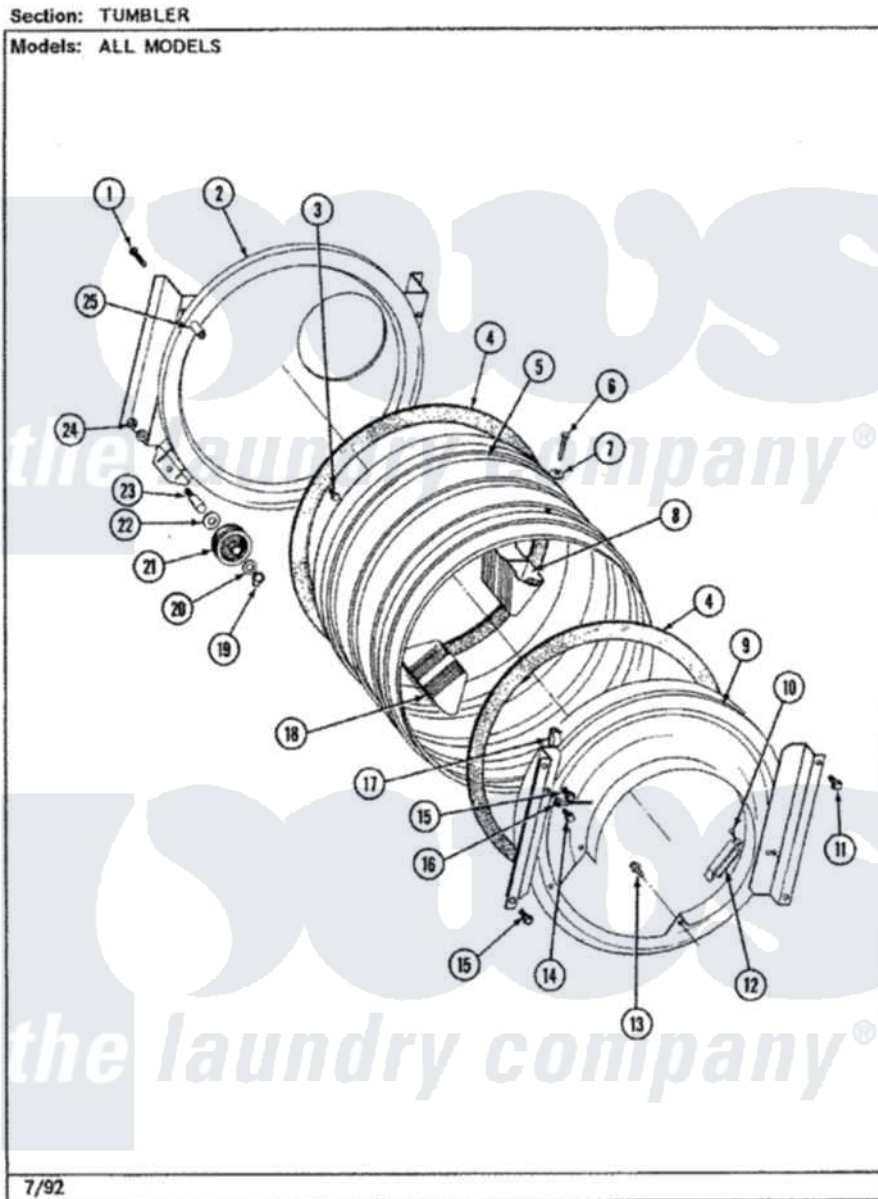

Maytag LSG7800ABL 15 - TUMBLER (LSG7800ABx)

Maytag Residential Maytag LSG7800ABL Stacked Washer and Dryer Parts Parts Diagram 15 - TUMBLER (LSG7800ABx)

Click on the part number to view part

Item	Original Part Number	Replaced By	Status	Part Description
1	313764		Not Available	SCREW
2	Y306660	33001106		Back, Tumbler
3	211294	90767		Screw, 8A X 3/8 HeX Washer Head Tapping
4	314820			Seal, Tumbler
5	Y306664	33001177		Tumbler
6	Y310759			Screw, Tumbler Baffles
7	314158			Washer, Baffle To Tumbler
8	314807		Not Available	TUMBLER BAFFLE - TALL
9	306670		Not Available	TUMBLER FRONT----NA
10	210720			Rivet, Bearing To Tumbler Frnt
11	Y313561			Screw----NA
12	306508			Tumbler Bearing Kit ----W
13	Y314110	33002917		Screw, No.10-16
14	211294	90767		Screw, 8A X 3/8 HeX Washer Head Tapping

15	310362	Not Available	SCREW-TUMBER FRONT TO CABINET
16	901220		Ground Wire
17	Y310376		Clip, Door Switch Harness
18	314806	Not Available	TUMBLER BAFFLE - SHORT
19	410233	9703438	Ring-Retrn
20	312535		Washer, Vault Mounting Brk.
21	Y303373	12001541	Drum Roller/Washer Assembly--W
22	Y313347	312535	Washer, Vault Mounting Brk.
23	Y312948	6-3129480	Shaft- Tumbler
24	312538	33001443	Nut, Hex
25	313915	31-3915	Tech Sheet