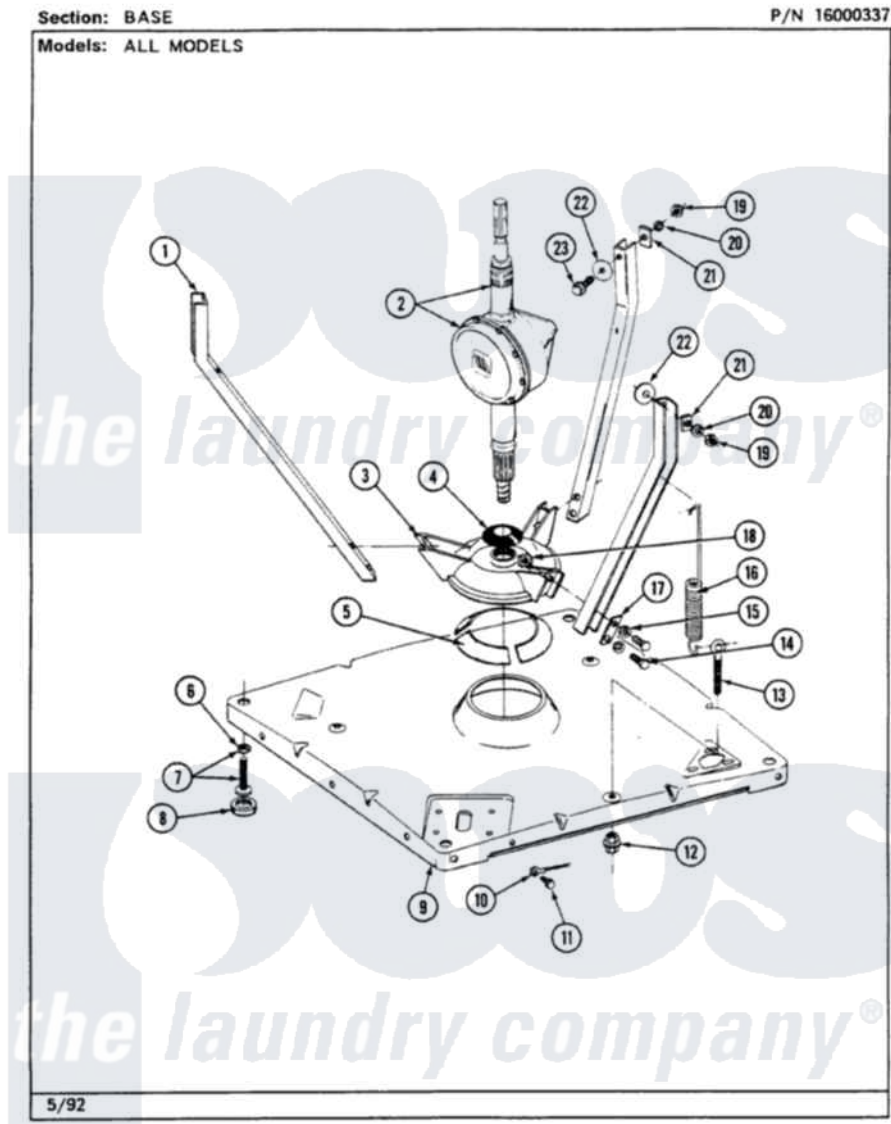

Maytag LSG7800ABW 01 - BASE (LSG7800ABx)

34

Maytag [Residential Maytag LSG7800ABW Stacked Washer and Dryer Parts](#) Parts Diagram 01 - BASE (LSG7800ABx)
Click on the part number to view part

Item	Original Part Number	Replaced By	Status	Part Description
1	213053			Brace, Tub Part Not Used
2	206707	6-2097750		Trans Dee
3	203725			Damper W/Bolt And Clip
4	211028	22001586		Deflector, Water
5	203956			Damper Pad Kit
6	210385			Lock Nut For Adjustable Leg
7	Y302699	22003428		Leg, Adjustable
8	210684			Foot, Adjustable Leg
9	203274			Base With Damper Pads
10	204807			Ground Wire, Supp. Plte To Top Cover
11	210186	3370225		Screw
12	211949			Nut, Adjustment Eyebolt
13	213120	216416		Bolt, Eye/Centering Spring
14	Y015627			Screw- Hex
15	911852	486009		Lockwasher
16	213054			Centering Spring - 3 Used

17	213073		Washer, Double Brace
18	Y052785		Nut, Brace To Damper
19	Y052734		Nut, Carrage Bolts And Bracket
20	Y054867		Washer, Lock
21	212979	Not Available	WASHER, TUB BRACE
22	211100		Washer, Outer Tub
23	200744	W10175939	Bolt
24	205254	W10175938	Bolt