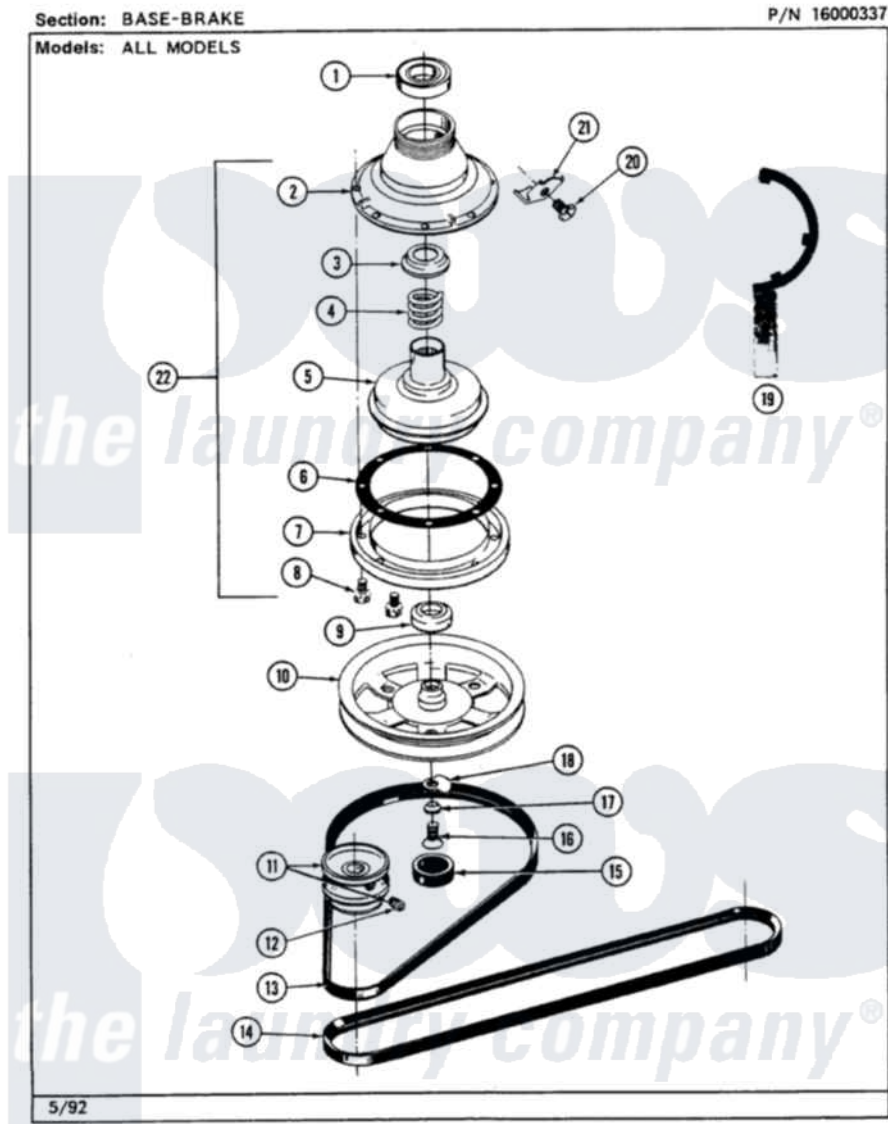

Maytag LSG7800ABW 02 - BASE/BRAKE (LSG7800ABx)

36

Maytag [Residential Maytag LSG7800ABW Stacked Washer and Dryer Parts](#) Parts Diagram 02 - BASE/BRAKE (LSG7800ABx)

[Click on the part number to view part](#)

Item	Original Part Number	Replaced By	Status	Part Description
1	Y200720	22003441		Bearing, Rear
2	211045	6-2011900		Brake Asse
3	211039	6-2011900		Brake Asse
4	211041	6-2011900		Brake Asse
5	201126	6-2011900		Brake Asse
6	211042	6-2011900		Brake Asse
7	211043	6-2011900		Brake Asse
8	211000			SCREW, BRAKE DRUM (HEX HEAD)
9	200835			Bearing, Brake Rotor
10	211059	6-2301530		Pulley
11	200816	6-2008160		Pulley- MO
12	Y053241			Set Screw, Motor Pulley
13	211125			V Belt, Drive Pulley
14	211124			Part Not Used
15	211038		Not Available	CAP, OIL RETAINER

16	211375	681582	Screw
17	211090	22003555	Washer, Stop Lug
18	211089		Lug, Stop Pulley
19	Y038315	038315	Tool
20	213326		Bolt, Sems Retaining Clip
21	213325		Clip, Retaining
22	201190	6-2011900	Brake Asse