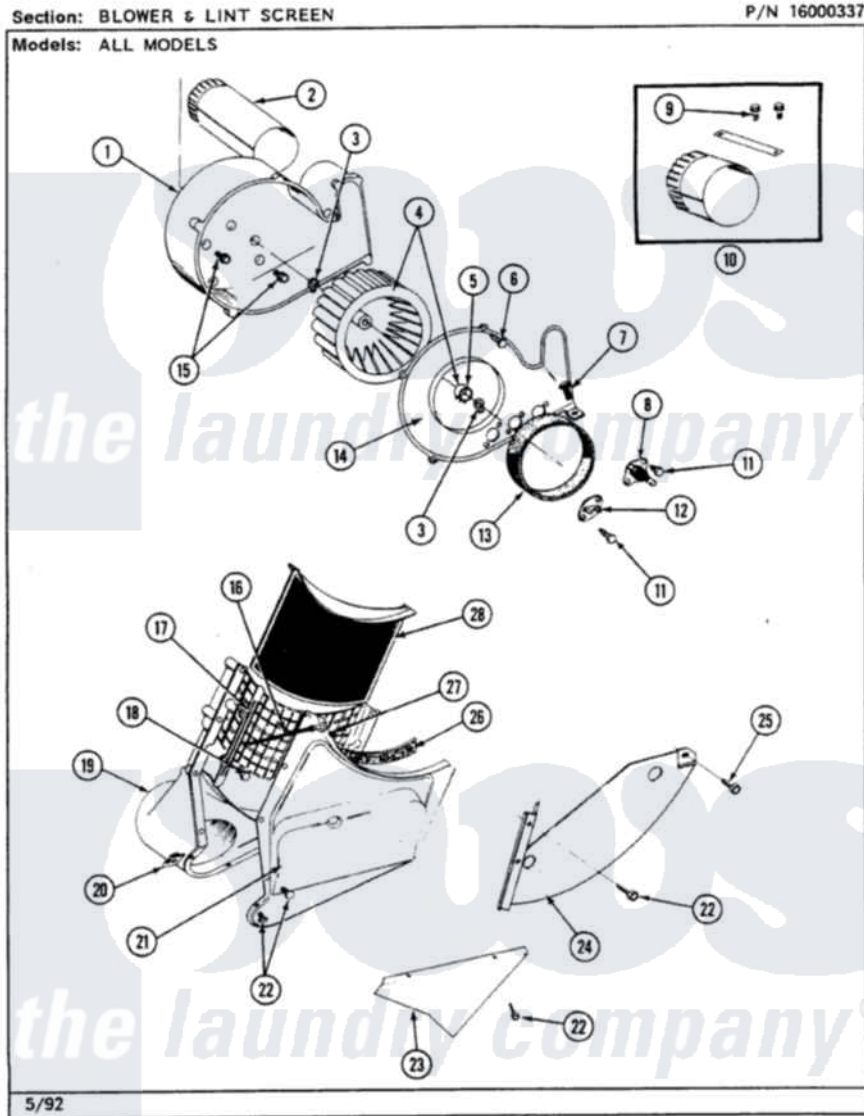

Maytag LSG7800ABW 03 - BLOWER & LINT SCREEN (LSG7800ABx)

16

Maytag Residential Maytag LSG7800ABW Stacked Washer and Dryer Parts Parts Diagram 03 - BLOWER & LINT SCREEN (LSG7800ABx)

[Click on the part number to view part](#)

Item	Original Part Number	Replaced By	Status	Part Description
1	Y312893			Housing, Blower
2	306637			Exhaust Duct Assembly
3	410233	9703438		Ring-Retr
4	Y303836			Blower Wheel Assembly And Clamp
5	312967			Clamp, Blower Housing
6	Y312961	W10116751		Screw
7	Y313561			Screw---NA
8	Y308036		Not Available	THERMOSTAT
9	Y310632	1163839		Screw
10	306643	8544761A		Exten-Exht
11	211294	90767		Screw, 8A X 3/8 HeX Washer Head Tapping
12	306604			Cut-Off, Thermal Part Not Used
13	Y312901			Seal, Housing Cover
14	314846			Cover, Blower Housing