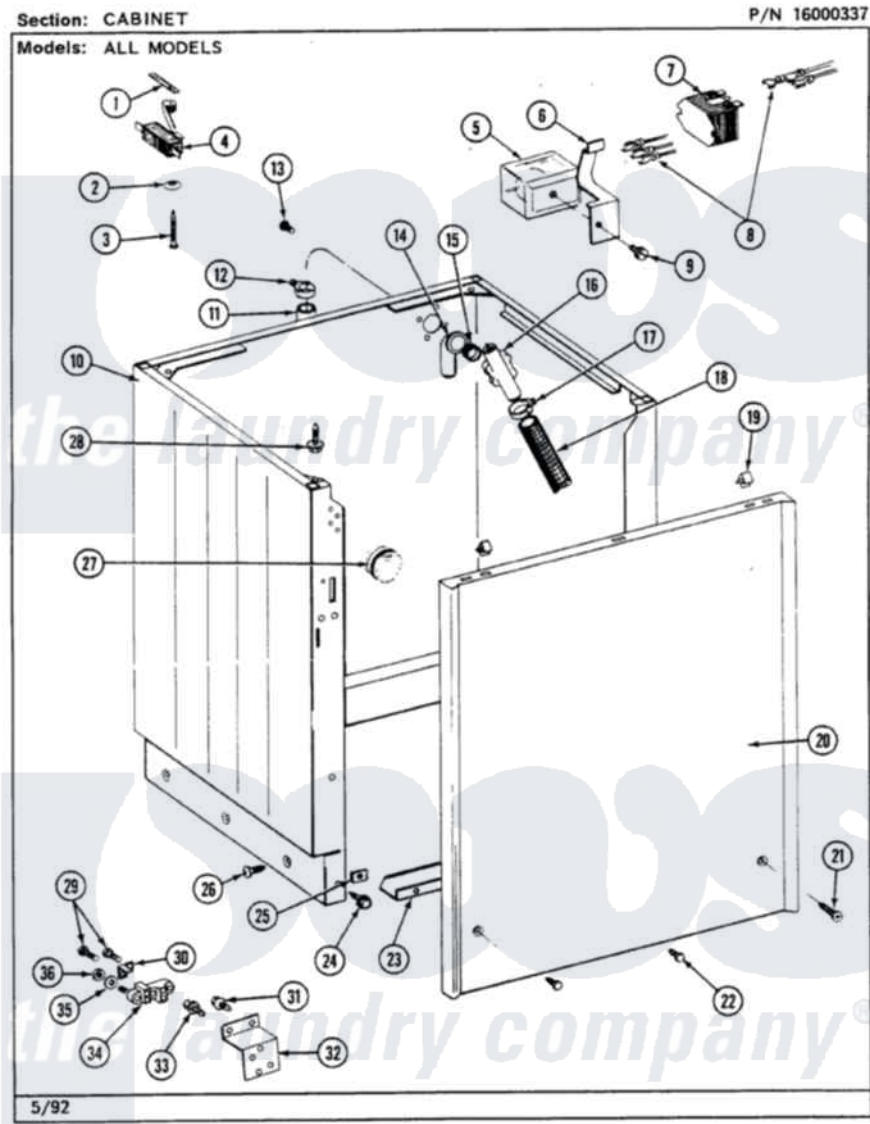

Maytag LSG7800ABW 04 - CABINET (LSG7800ABx)

Maytag Residential Maytag LSG7800ABW Stacked Washer and Dryer Parts Parts Diagram 04 - CABINET (LSG7800ABx)

[Click on the part number to view part](#)

Item	Original Part Number	Replaced By	Status	Part Description
1	210866			Nut, Twin Speed
2	211500			Washer, Bracket To Top Cover
3	213501			Screw, No.6-20 X 1-1/8 Inch
4	202476			Unbalance Switch
5	207797			Relay
6	215273			Clip, Spring Relay
7	207834	8566493		Power Relay
8	208212		Not Available	WIRE HARNESS (CANADA)
9	212949	22001866		Screw, Relay
10	207207		Not Available	CABINET WHT
11	216017			Hose, Drain
12	200908	285655		Clamp, Hose
13	Y014874			Screw, Idler Arm And Sleeve
14	Y216016	W10116738		Elbow
15	214765			Gasket, Siphon Break
16	206638			Siphon Break

17	202574	3367052	Clamp, Hose
18	215365	22001448	Hose, Pump
19	215711		Fastener, Spring
20	207205		Panel, Front
21	213123	22001496	Front Panel Fastener And Screw
22	211294	90767	Screw, 8A X 3/8 HeX Washer Head Tapping
23	213846		Guard, Belt
24	213122	27001200	Screw
25	213280	204439	Screw And Fstner Assembly
26	213007		Xfor Cabinet See Cabinet, Back
27	207787	12002304	Switch-WL
28	214354		Screw, Top Cover To Cabnt.