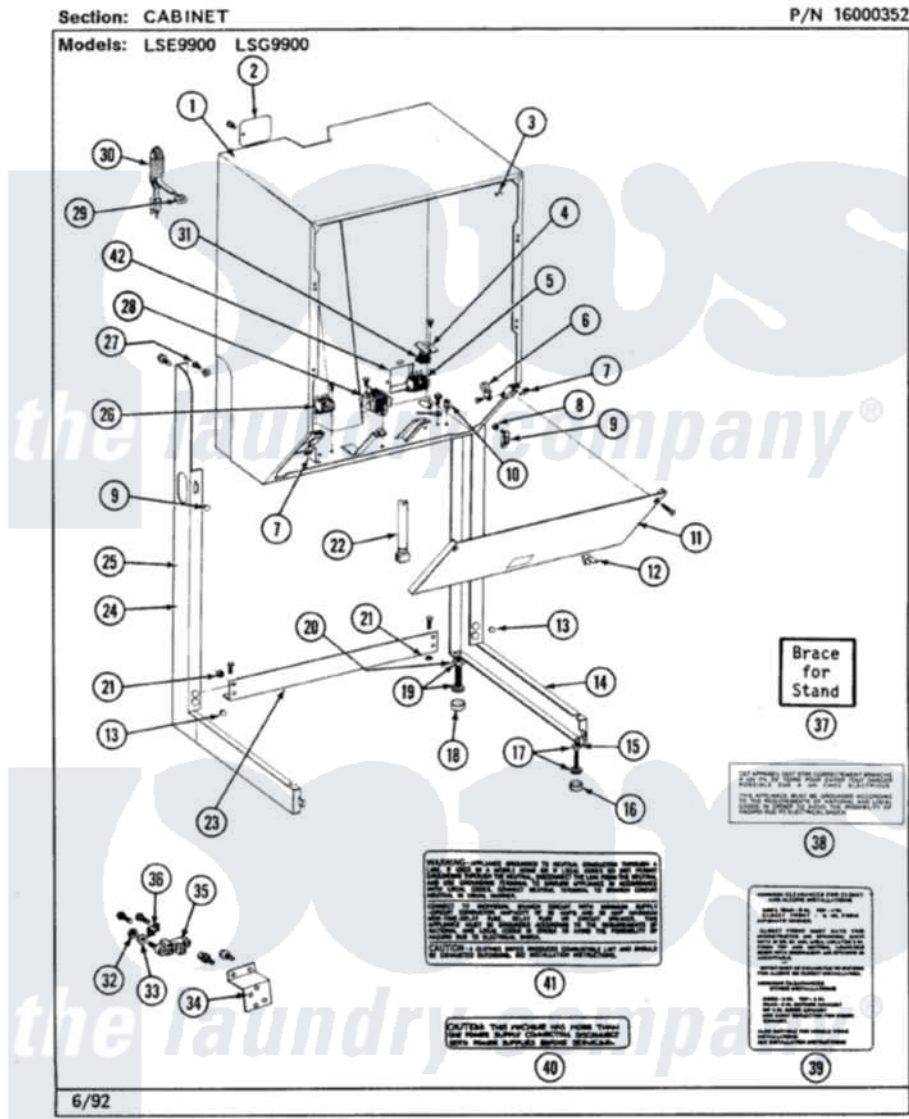

Maytag LSG7800ABW 05 - CABINET-DRYER (LSG7800ABx)

6

Maytag Residential Maytag LSG7800ABW Stacked Washer and Dryer Parts Parts Diagram 05 - CABINET-DRYER (LSG7800ABx)

Click on the part number to view part

Item	Original Part Number	Replaced By	Status	Part Description
1	315270			Grommet
2	308044		Not Available	CORD, POWER
3	Y313561			Screw----NA
4	314470		Not Available	COVER, TERMINAL
5	308055			Cabinet
6	312548			Fastener-Access Panel To CA
7	215954			Screw
8	Y308033	7401P037-60		Block, Terminal
9	211168	W10139210		Screw, 8-18 X 5/16
10	314532		Not Available	MOUNTING BRACKET
11	216002		Not Available	GROMMET
12	315264	74006784		Clip, Harness
13	215075			Fastener, Control Panel To Console
14	Y310632	1163839		Screw
15	314489			Guide, Pin

16	214872		Palnut, End Cap Note: Nut, Lamp Holder
17	Y313262	W10116752	Retainer-
18	211252		Screw, Ground Wire
19	208212		Not Available WIRE HARNESS (CANADA)
20	314477		Screw, Access Panel
21	306072		Not Available ACCESS PANEL-WHITE
22	314482		Fastener, Spring
23	314498		Pad, Dryer Leg
24	306073		Not Available LEG ASSM, (RT-WHT)
25	Y052740	62739	Nut, Lock
26	Y314137		Foot, Rubber
27	Y305086		Adjustable Leg And Nut
28	210684		Foot, Adjustable Leg
29	Y302699	22003428	Leg, Adjustable
30	Y052721		Nut, Terminal Block Plate
31	210385		Lock Nut For Adjustable Leg
32	314499		Not Available BRACE
33	214354		Screw, Top Cover To Cabnt.
34	Y306110		Stand, Dryer
35	306074		Not Available LEG ASSM, LEFT-WHITE
36	303846	22003781	Screw, Ground Strap
37	314663	214354	Screw, Top Cover To Cabnt.
38	305205	694419	Mini-Buzzer
39	211168	W10139210	Screw, 8-18 X 5/16
42	214519		LABEL, ELECTRICAL INSTR. PART NOT USED-GAS MODELS ONLY
43	314486		Not Available LABEL
44	306128		Not Available BRACE FOR STAND-ACCESSORY
45	215960		Not Available STRAIN RELIEF
46	215953		Not Available SCREW