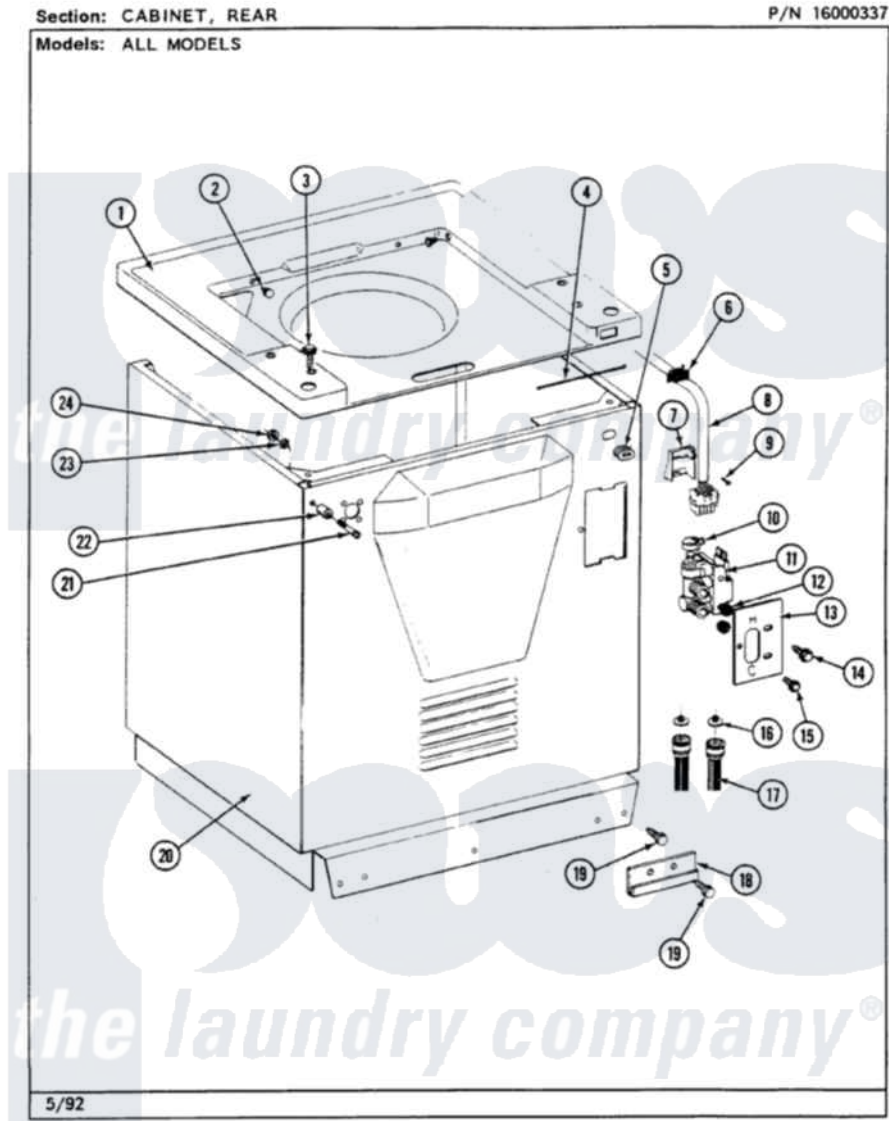

Maytag LSG7800ABW 06 - CABINET-REAR (LSG7800ABx)

26

Maytag Residential Maytag LSG7800ABW Stacked Washer and Dryer Parts Parts Diagram 06 - CABINET-REAR (LSG7800ABx)

[Click on the part number to view part](#)

Item	Original Part Number	Replaced By	Status	Part Description
1	207579		Not Available	TOP COVER (WHITE)
2	215247		Not Available	BUMPER FOR LID
3	214354			Screw, Top Cover To Cabnt.
4	215274		Not Available	TOP COVER RESTRAINT
5	215950			(UPPER CABINET)
6	216002		Not Available	GROMMET
7	Y216003			Stain Relief W/Extension
8	208212		Not Available	WIRE HARNESS (CANADA)
9	215953		Not Available	SCREW
10	201575			Clamp, Hose
11	205613			Water Valve
12	214337	96160		Screen
13	215264	22002371		Bracket
14	Y313561			Screw----NA
15	212276	W10116760		Screw
16	200961	12001413		Strainer And Washer Kit

17	200672	76314	Hose, Inlet 6 Ft. Hose With Elbow
18	215278	Not Available	GLIDE FOR WASHER
19	213121	3400111	Screw, 12-14 X 5/8
20	207207	Not Available	CABINET WHT
21	215277	67006908	Screw, Ice Rack
22	215276	Y215513	Standoff, Circuit Board
23	310557		Washer
24	Y052659	Y052655	Hex Nut, No.8-32