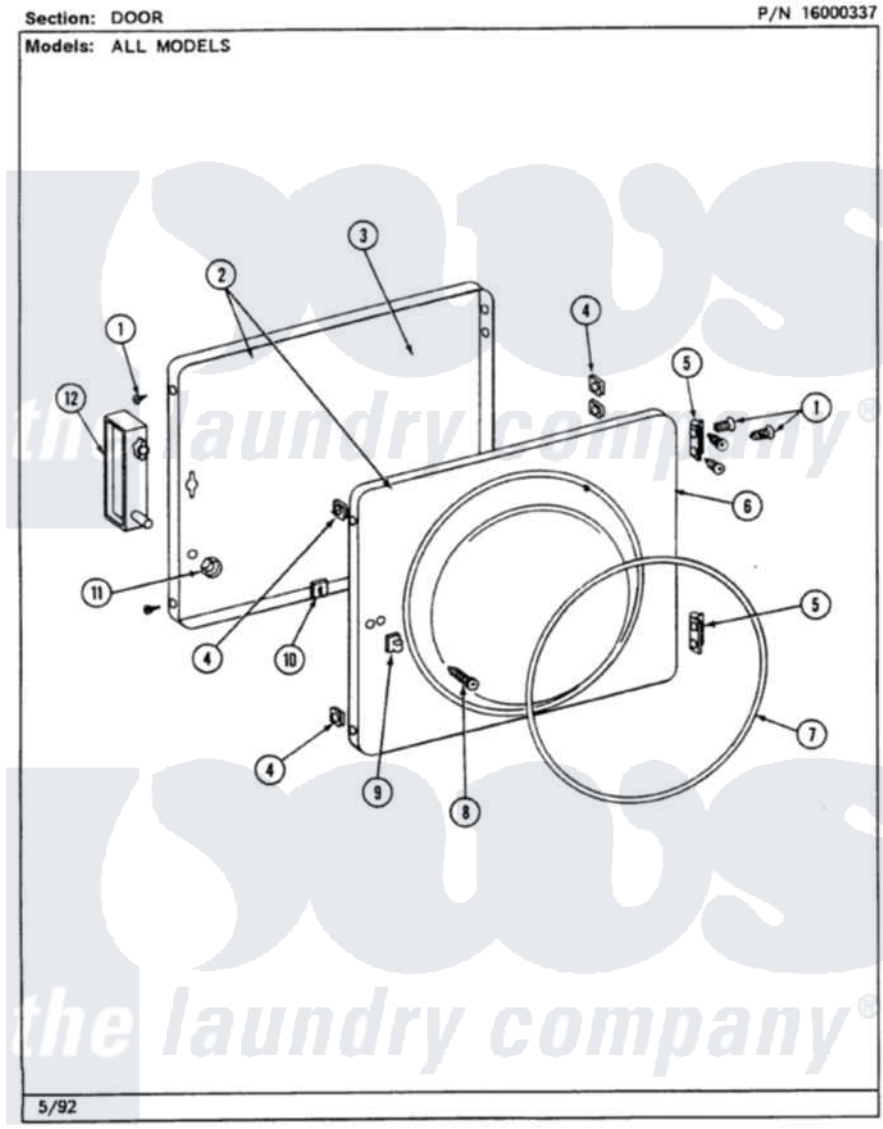

Maytag LSG7800ABW 07 - DOOR (LSG7800ABx)

10

Maytag [Residential Maytag LSG7800ABW Stacked Washer and Dryer Parts](#) Parts Diagram 07 - DOOR (LSG7800ABx)
 Click on the part number to view part

Item	Original Part Number	Replaced By	Status	Part Description
1	Y314062			Screw, Door Hinge And Panel
2	306669		Not Available	DOOR, S1000
3	314475			Panel, Outer Door
4	Y313910			Clip, Door Liner To Outer Panel
5	Y304577	33001230		Hinge, Door
6	33001002			Door, Inner
7	314077			Door Seal
8	312960	489355		Screw, 8 X 1/2
9	306436			Door Latch Kit--W
10	Y313911			Door Strike Retainer
11	214872			Palnut, End Cap Note: Nut, Lamp Holder
12	314476		Not Available	HANDLE, DOOR