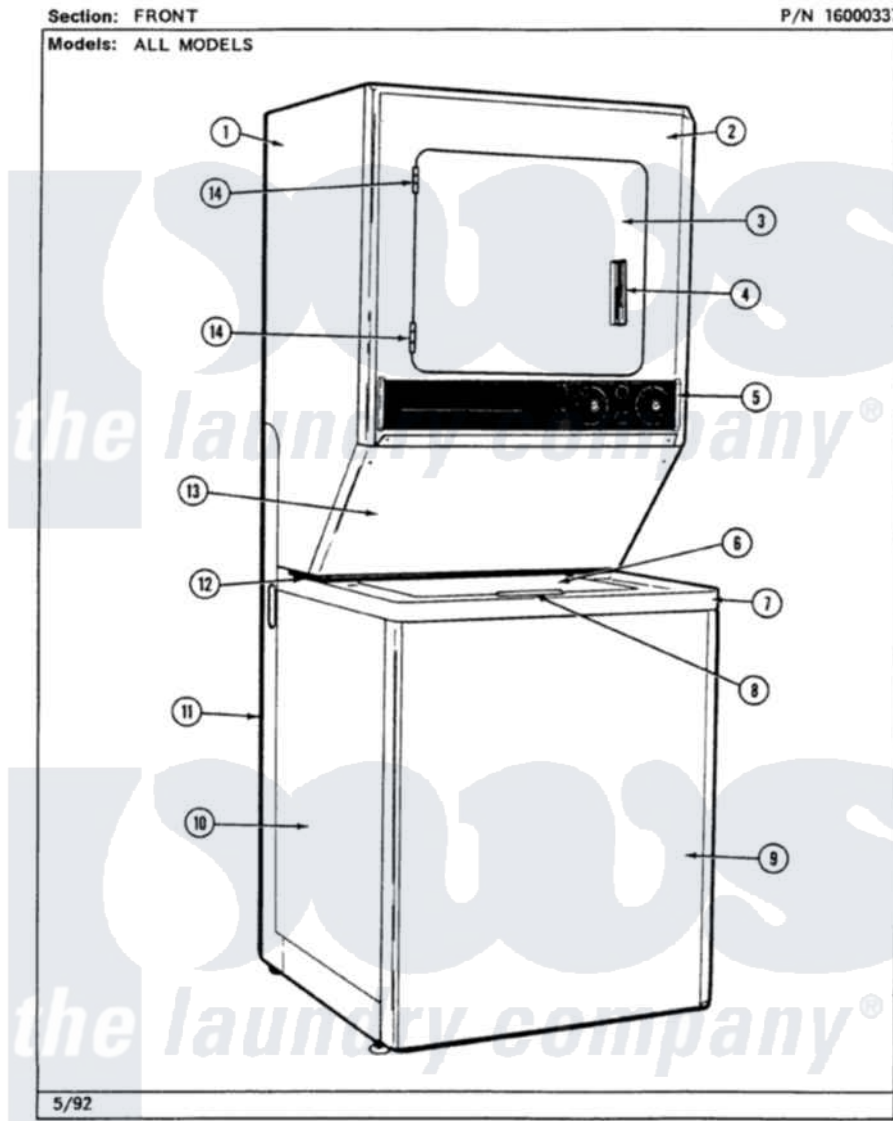

Maytag LSG7800ABW 08 - FRONT (LSG7800ABx)

2

Maytag Residential Maytag LSG7800ABW Stacked Washer and Dryer Parts Parts Diagram 08 - FRONT (LSG7800ABx)
 Click on the part number to view part

Item	Original Part Number	Replaced By	Status	Part Description
1	308055			Cabinet
2	315261		Not Available	FRONT PANEL (WHITE)
3	314475			Panel, Outer Door
4	315425		Not Available	HANDLE, DOOR
5	308038		Not Available	CONTROL PANEL
6	215251		Not Available	LID-WHITE
7	207579		Not Available	TOP COVER (WHITE)
8	206667			Handle With Nuts
9	207205			Panel, Front
10	207207		Not Available	CABINET WHT
11	Y306110			Stand, Dryer
12	215245		Not Available	BRIDGE FOR TOP COVER NA
13	306072		Not Available	ACCESS PANEL-WHITE
14	Y304577	33001230		Hinge, Door