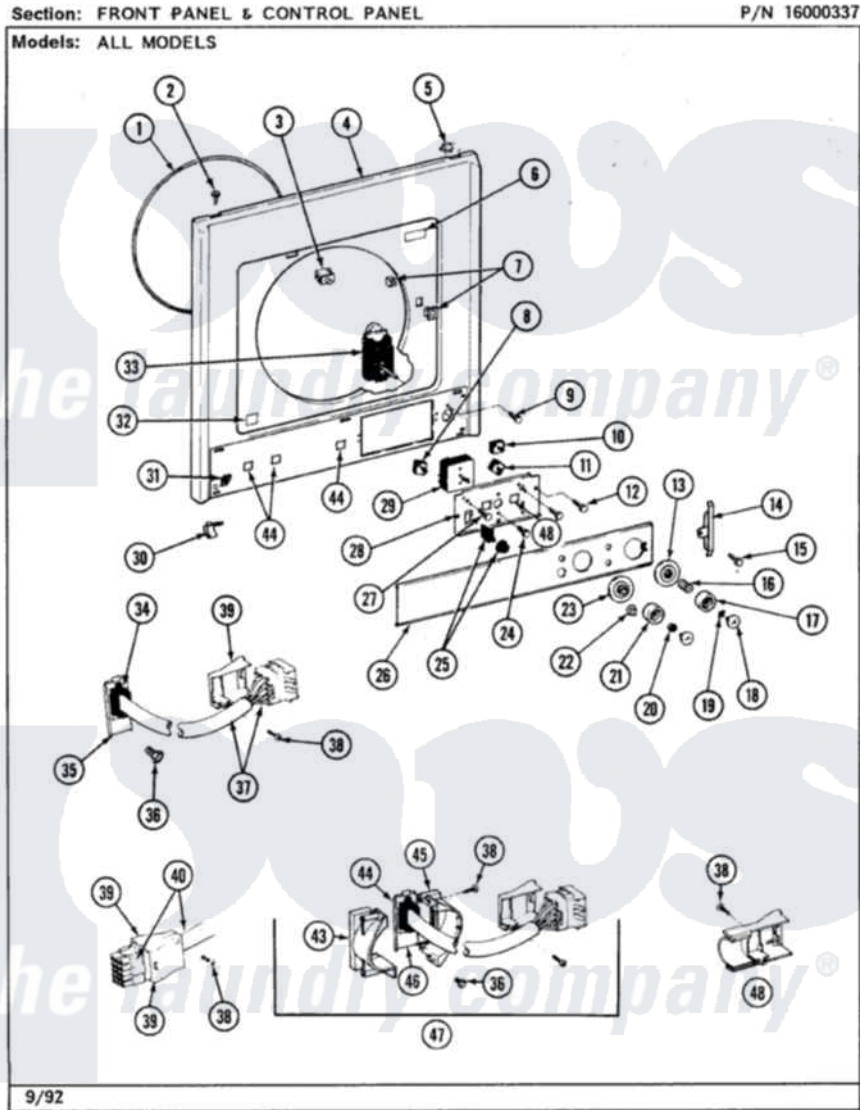

Maytag LSG7800ABW 09 - FRONT PANEL & CONTROL PANEL  
(LSG7800ABx)

5A

Maytag Residential Maytag LSG7800ABW Stacked Washer and Dryer Parts Parts Diagram 09 - FRONT PANEL & CONTROL PANEL (LSG7800ABx)  
Click on the part number to view part

Item	Original Part Number	Replaced By	Status	Part Description
1	<a href="#">314286</a>			Seal For Front Panel
2	<a href="#">212277</a>			Screw, No.8 X 1/2 Inch
3	Y305753	<a href="#">W10169313</a>		Switch-Dor
4	315261		Not Available	FRONT PANEL (WHITE)
5	<a href="#">Y310376</a>			Clip, Door Switch Harness
6	Y313927			INSTRUCTION LABEL
7	<a href="#">306436</a>			Door Latch Kit-W
8	<a href="#">308017</a>			Switch, Dryer Temperature
9	213966	<a href="#">3400014</a>		Screw
10	<a href="#">207782</a>			Switch, Water Temperature
11	<a href="#">207800</a>			Switch, Water Level
12	211294	<a href="#">90767</a>		Screw, 8A X 3/8 HeX Washer Head Tapping
13	207794		Not Available	TIMER DIAL - WASHER
14	315267		Not Available	END CAP,CONTROL PANEL