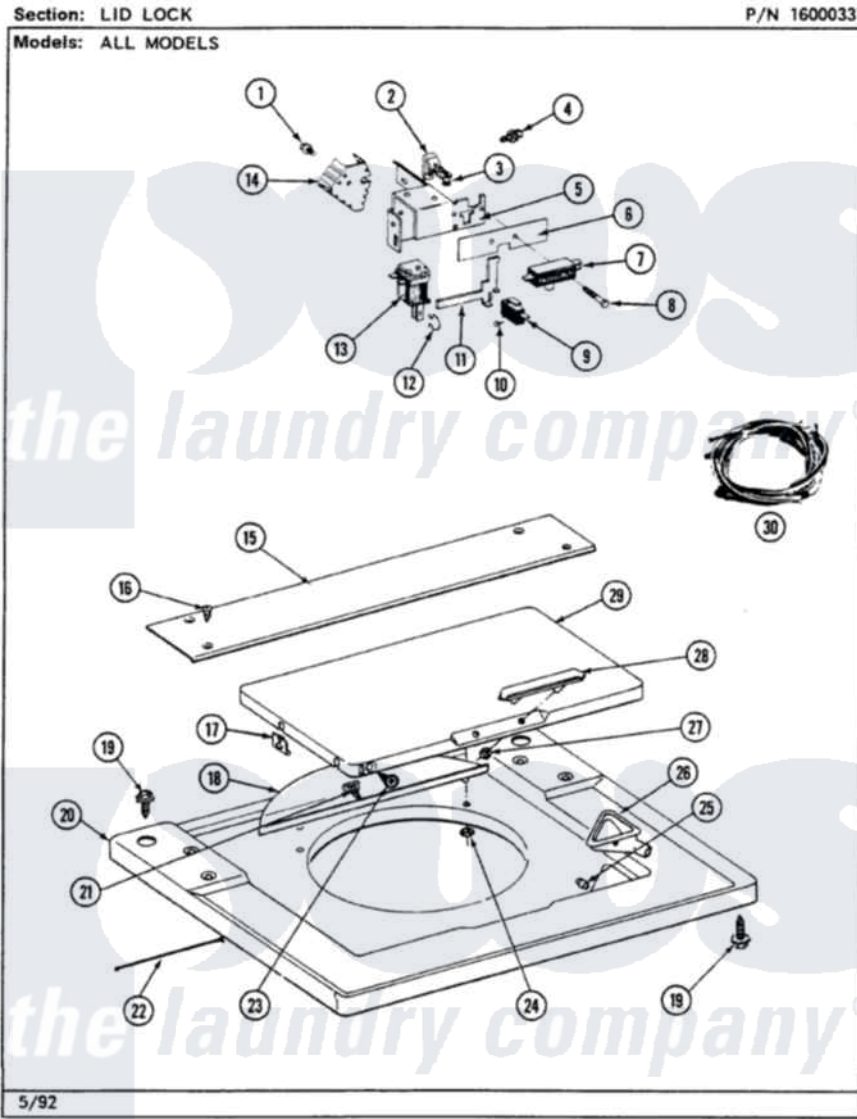

Maytag LSG7800ABW 11 - LID LOCK (LSG7800ABx)

22

Maytag Residential Maytag LSG7800ABW Stacked Washer and Dryer Parts Parts Diagram 11 - LID LOCK (LSG7800ABx)

[Click on the part number to view part](#)

Item	Original Part Number	Replaced By	Status	Part Description
1	810146		Not Available	SCREW
2	215378		Not Available	LID SWITCH LEVER
3	213648	98165		Screw
4	211000			SCREW, BRAKE DRUM (HEX HEAD)
5	215379		Not Available	BRACKET, LID SWITCH/LATCH
6	215270			Moisture Barrier
7	205415	279347		Switch-Lid
8	215381		Not Available	SCREW
"	215943		Not Available	MOISTURE BARRIER
9	207780			Switch, Lid Latch Assembly
10	912012	3400409		Screw
11	215268		Not Available	LID LATCH LEVER
12	215938		Not Available	SPRING FOR SOLENOID
13	207781		Not Available	SOLENOID, LID LATCH ASSY

14	215966		Heat Sink---NA
15	215245	Not Available	BRIDGE FOR TOP COVER NA
16	314664	212277	Screw, No.8 X 1/2 Inch
17	215253		Key Hole Glide
18	215246	Not Available	SPLASH SHIELD
19	214354		Screw, Top Cover To Cabnt.
20	207579	Not Available	TOP COVER (WHITE)
21	215254	Not Available	LATCH HOOK
22	215274	Not Available	TOP COVER RESTRAINT
23	211500		Washer, Bracket To Top Cover
"	910182	25-7809	Screw, No.6-20 1/2 Flthd Torx
24	215249		Palnut-Retainer
25	215247	Not Available	BUMPER FOR LID
26	215374	Not Available	GASKET FOR BLEACH CUP
"	215579	215580	Cup, Bleach
27	215551		Palnut
28	206667		Handle With Nuts
29	215251	Not Available	LID-WHITE
30	208212	Not Available	WIRE HARNESS (CANADA)