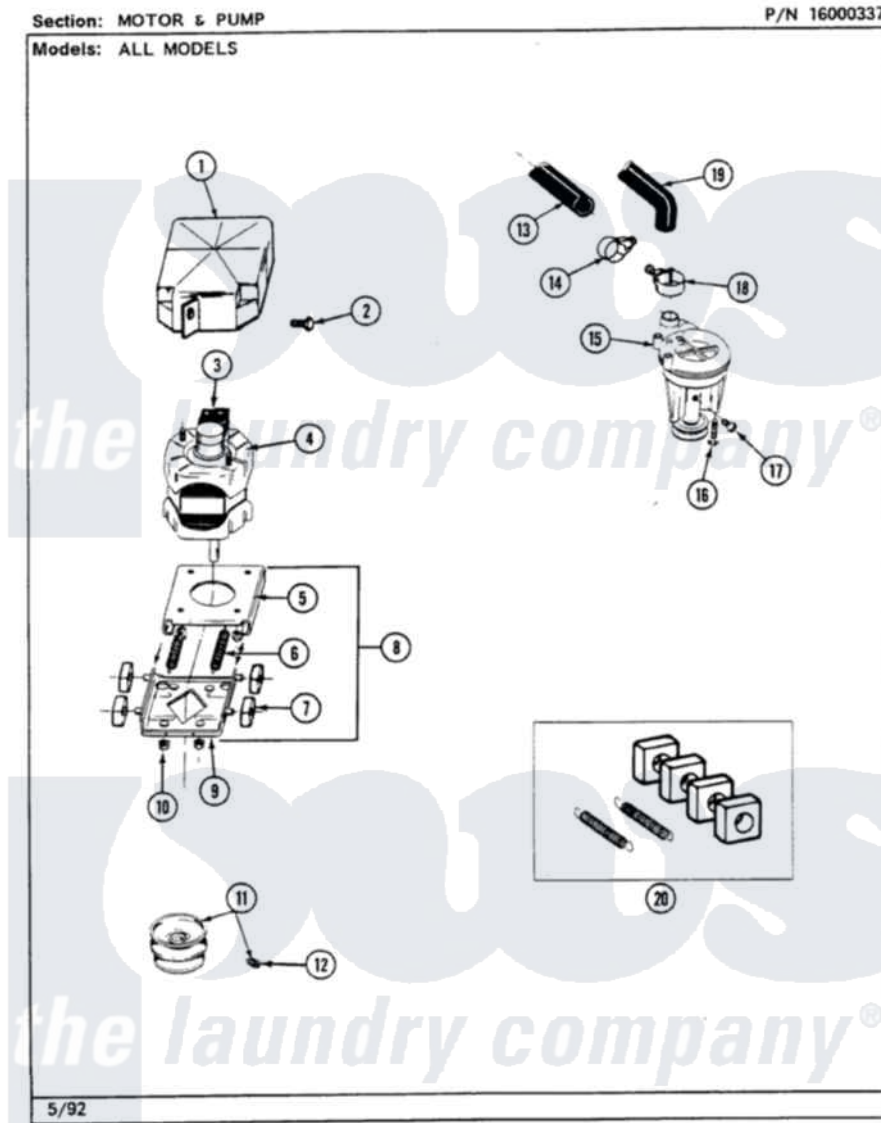

Maytag LSG7800ABW 12 - MOTOR & PUMP (LSG7800ABx)

38

Maytag Residential Maytag LSG7800ABW Stacked Washer and Dryer Parts Parts Diagram 12 - MOTOR & PUMP (LSG7800ABx)

[Click on the part number to view part](#)

Item	Original Part Number	Replaced By	Status	Part Description
1	215098			Shield, Motor
2	213121	3400111		Screw, 12-14 X 5/8
3	205133		Not Available	(PROD. IDNo. 2-1664-8 & 2-5463)
"	205132		Not Available	SWITCH, MOTOR EXTERNAL START No.201664-14,205463-4 & 201800-4
"	206505		Not Available	PROD. No.201664-15, & No.205463-3.
4	201805	12002351		Motor-Drve
5	214956			Motor Mount Assembly
6	202718			Springs, Tension
7	204998	205000		Roller And Spring Kit 4+Spr
8	205999			Motor Mount Assembly
9	205908			Motor Mount Assembly
10	Y311426	3400029		Nut, Adapter Plate
11	200816	6-2008160		Pulley- MO

12	Y053241		Set Screw, Motor Pulley
13	215365	22001448	Hose, Pump
14	200461	285655	Clamp, Hose
15	202203	6-2022030	Pump As Pa
16	211880		Screw, HeX Head No.10 X 1/2 Inc
17	Y015408	22003235	Screw, Bearing Insert
18	202574	3367052	Clamp, Hose
19	213045		Hose, Outer Tub Part Not Used
20	205000		Roller And Spring Kit 4+Spr