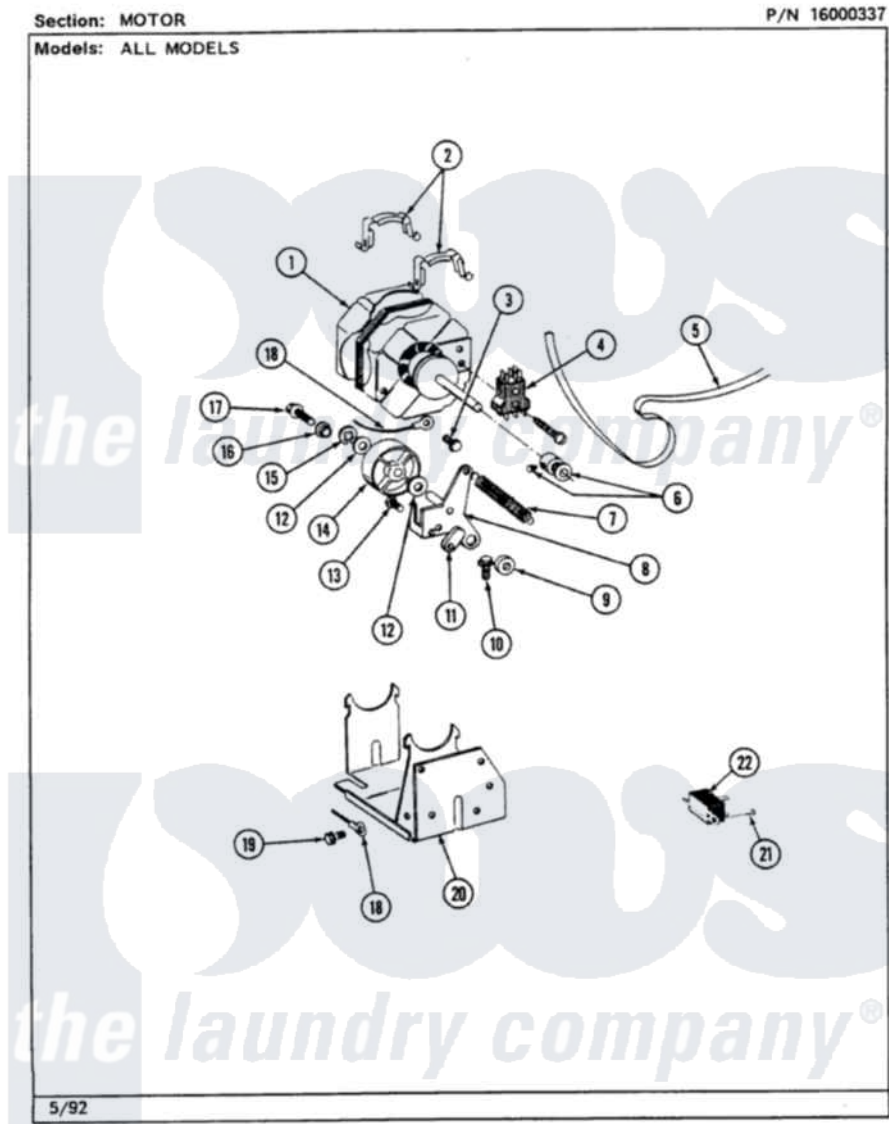

Maytag LSG7800ABW 13 - MOTOR (LSG7800ABx)

14

Maytag Residential Maytag LSG7800ABW Stacked Washer and Dryer Parts Parts Diagram 13 - MOTOR (LSG7800ABx)
 Click on the part number to view part

Item	Original Part Number	Replaced By	Status	Part Description
1	306055	W10411000		Motor-Drve
2	Y015825			Clip, Motor To Motor Support
3	211294	90767		Screw, 8A X 3/8 HeX Washer Head Tapping
4	Y303877		Not Available	SWITCH, MOTOR EXTERNAL START No.303358-2, No.303358-4, 303358-7
"	306207		Not Available	(PROD. No.303358-8 & No.303358-9)
5	314774	Y312959		Poly "V" Belt For Tumbler
6	Y053241			Set Screw, Motor Pulley
"	306099			Motor Pulley With Set Screw
7	314473			Spring For Idler
8	Y303363	6-3033630		Idler Arm
9	314457			Spacer For Idler Arm
10	Y313561			Screw----NA
11	314456			Spacer
12	Y312527			Washer, Idler Shaft

13	Y312057	910624	Screw
14	Y303705	6-3037050	Pulley- ID
15	312958	354987	Ring, Retaining
16	Y312894	315772	Sleeve, Idler Arm
17	Y310842	8182296	Screw, Agitator
18	901220		Ground Wire
19	211294	90767	Screw, 8A X 3/8 HeX Washer Head Tapping
20	306054		Support, Motor
21	211168	W10139210	Screw, 8-18 X 5/16
22	305205	694419	Mini-Buzzer