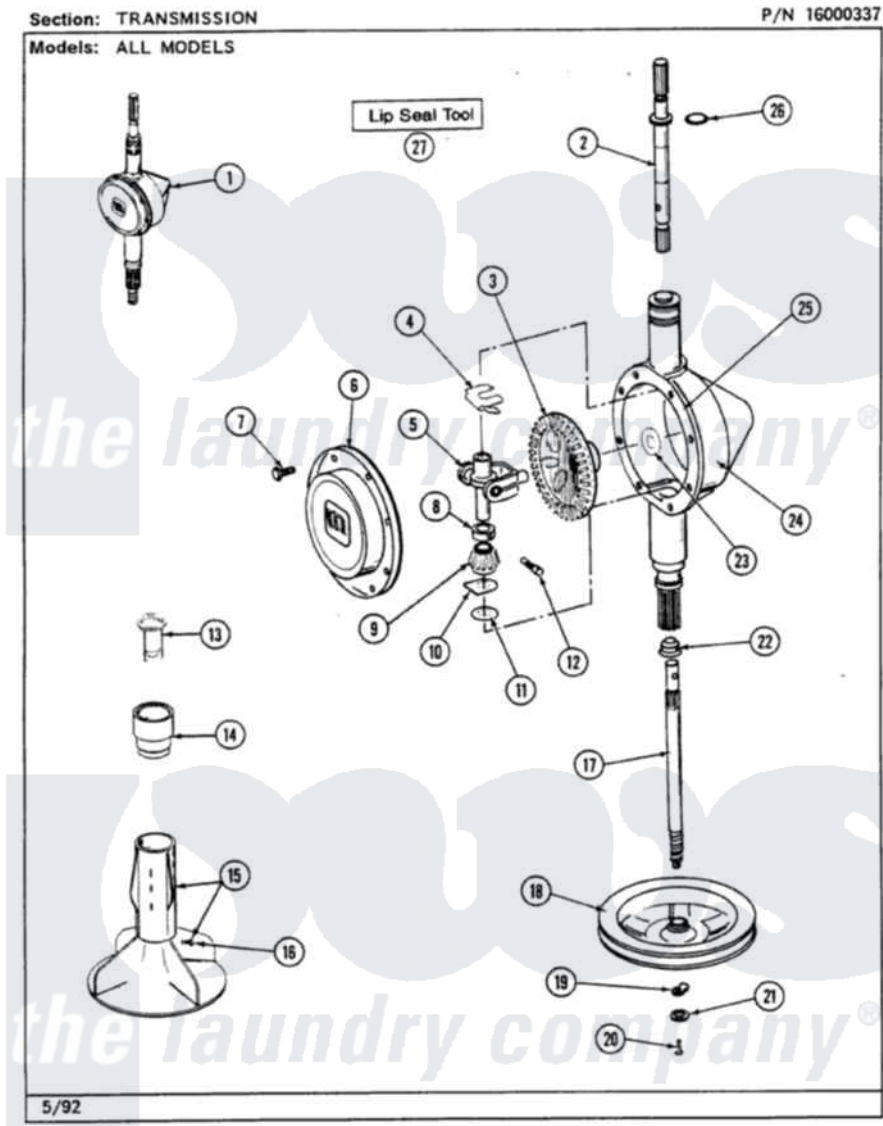

Maytag LSG7800ABW 14 - TRANSMISSION (LSG7800ABx)

32

Maytag Residential Maytag LSG7800ABW Stacked Washer and Dryer Parts Parts Diagram 14 - TRANSMISSION (LSG7800ABx)

[Click on the part number to view part](#)

Item	Original Part Number	Replaced By	Status	Part Description
1	206707	6-2097750		Trans Dee
2	207153	6-2097820		Kit- Shaft
3	206713	6-2067130		Gear- Beve
4	215581			Spring, Agitator Shaft
5	206685	6-2066850		Yoke
6	206628			Cover, Transmission
7	215417		Not Available	SCREW, TRANSMISSION COVER
8	215415		Not Available	COLLAR, LOWER
9	215401	W10221114		Pinion
10	215395			Plate, Clutch
11	211483	6-2114830		Washer- SP
12	Y206629			Pin, Collar
13	215733			Dispensing Cup
14	215721			Dispensing Cap
15	207538			Agitator W/Lock Screw

16	206478	Not Available	SCREW & WASHER FOR AGITATOR
17	215410	12001450	Ctr Shaft W/Collar Andkeeper-Dp
18	211059	6-2301530	Pulley
19	211089		Lug, Stop Pulley
20	211375	681582	Screw
21	211090	22003555	Washer, Stop Lug
22	206602	207843	Lip Seal Repair Kit
23	215394		Washer, Bevel Gear
24	206624	6-2097750	Trans Dee
25	Y058700	675652	Adhesive
26	210690		Seal, Rubber
27	038228	20000021	Lip Seal Tool Kit