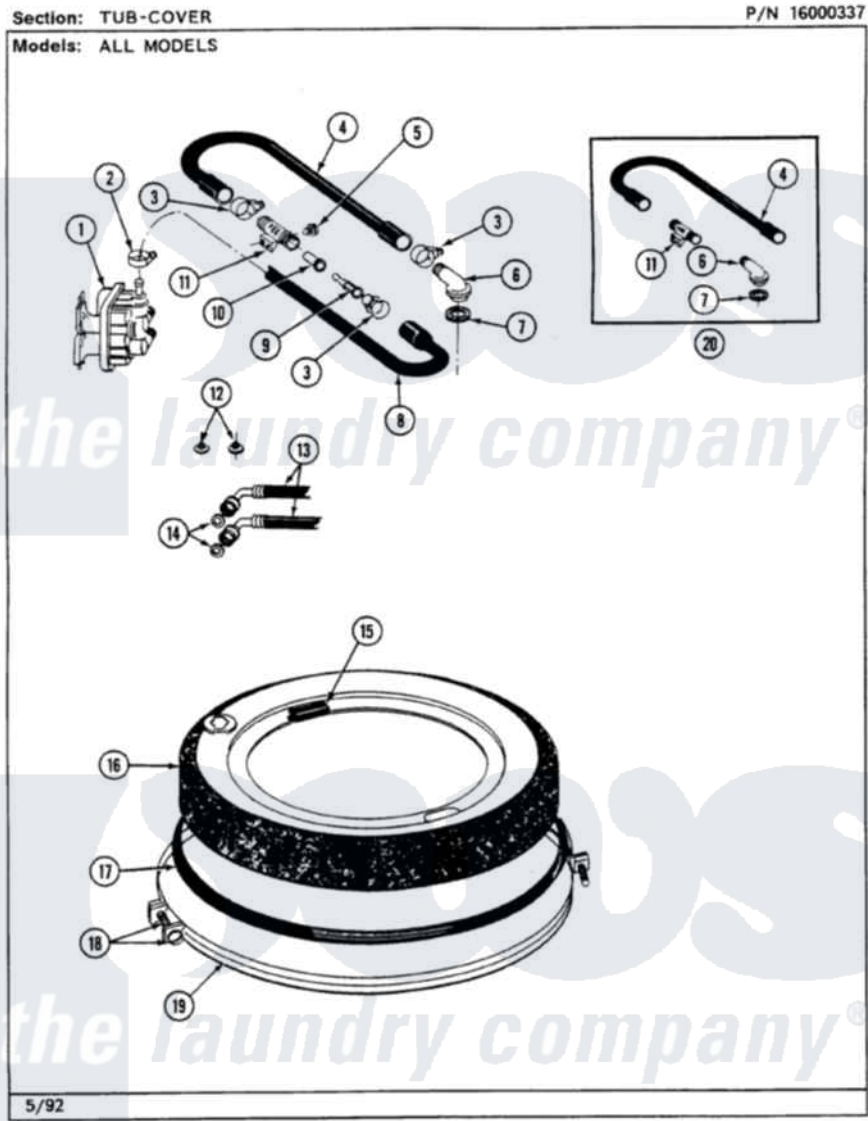

Maytag LSG7800ABW 15 - TUB COVER (LSG7800ABx)

28

Maytag Residential Maytag LSG7800ABW Stacked Washer and Dryer Parts Parts Diagram 15 - TUB COVER (LSG7800ABx)

[Click on the part number to view part](#)

Item	Original Part Number	Replaced By	Status	Part Description
1	205613			Water Valve
2	201575			Clamp, Hose
3	202515	596669		Clamp, Manifold
4	Y215234			Hose, Injector Fill
5	Y310632	1163839		Screw
6	215235			Tube, Injector
7	215233			Seal For Injector Tube
8	213013			Hose, Injector
9	213015			Nozzle, Injector
10	213016	216201		Nozzle
11	213057	22213057		Sleeve- In
12	200961	12001413		Strainer And Washer Kit
13	200672	76314		Hose, Inlet 6 Ft. Hose With Elbow
14	Y013783			Washer, Inlet Hose
15	215232			Bumper, Unbalance

16	207775		Tub Cover Assembly
17	211232		Seal, Tub Cover
18	205529		Nut And Bolt Kit For Tub Clam
19	200846		Clamp - Tub Cover
20	206531	W10276607	Hose