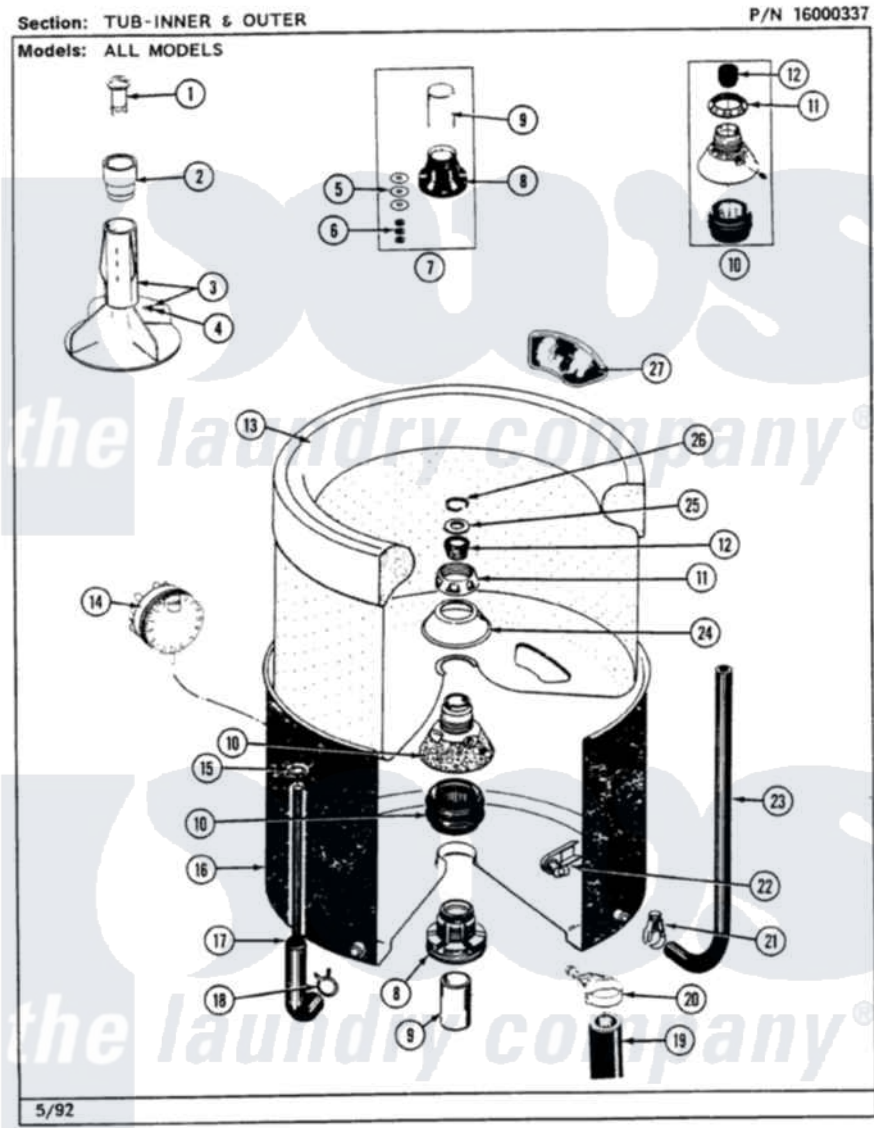

Maytag LSG7800ABW 16 - TUB-INNER & OUTER (LSG7800ABx)

30

Maytag Residential Maytag LSG7800ABW Stacked Washer and Dryer Parts Parts Diagram 16 - TUB-INNER & OUTER (LSG7800ABx)

[Click on the part number to view part](#)

Item	Original Part Number	Replaced By	Status	Part Description
1	215733			Dispensing Cup
2	215721			Dispensing Cap
3	207538			Agitator W/Lock Screw
4	206478		Not Available	SCREW & WASHER FOR AGITATOR
5	211100			Washer, Outer Tub
6	Y054867			Washer, Lock
7	204013	6-2040130		Tub Bearin
8	200824	6-2040130		Tub Bearin
9	211130			Bearing Liner, Tub Bearing
10	204012	6-2095720		Mounting S
11	211047	6-2110472		Nut- Clamp
12	Y0A4298	6-0A57420		Seal- Agitator
13	207830		Not Available	INNER TUB W/PLUG
14	207787	12002304		Switch-WL
15	410296	596669		Clamp, Manifold

16	206405		Outer Tub
17	215258	22001616	Tube, Air
18	211641		Clamp, 1-1/16"
19	213045		Hose, Outer Tub Part Not Used
20	200900	616099	Clamp
21	205161	489503	Clamp
22	214434		Spout, Deflector
23	214495		Tube, Inlet To Tub
24	211210		Washer, Clamping Nut
25	Y015666		Washer, Retaining -
26	Y015667		Retaining Ring
27	207219		Filter, Self-Cleaning